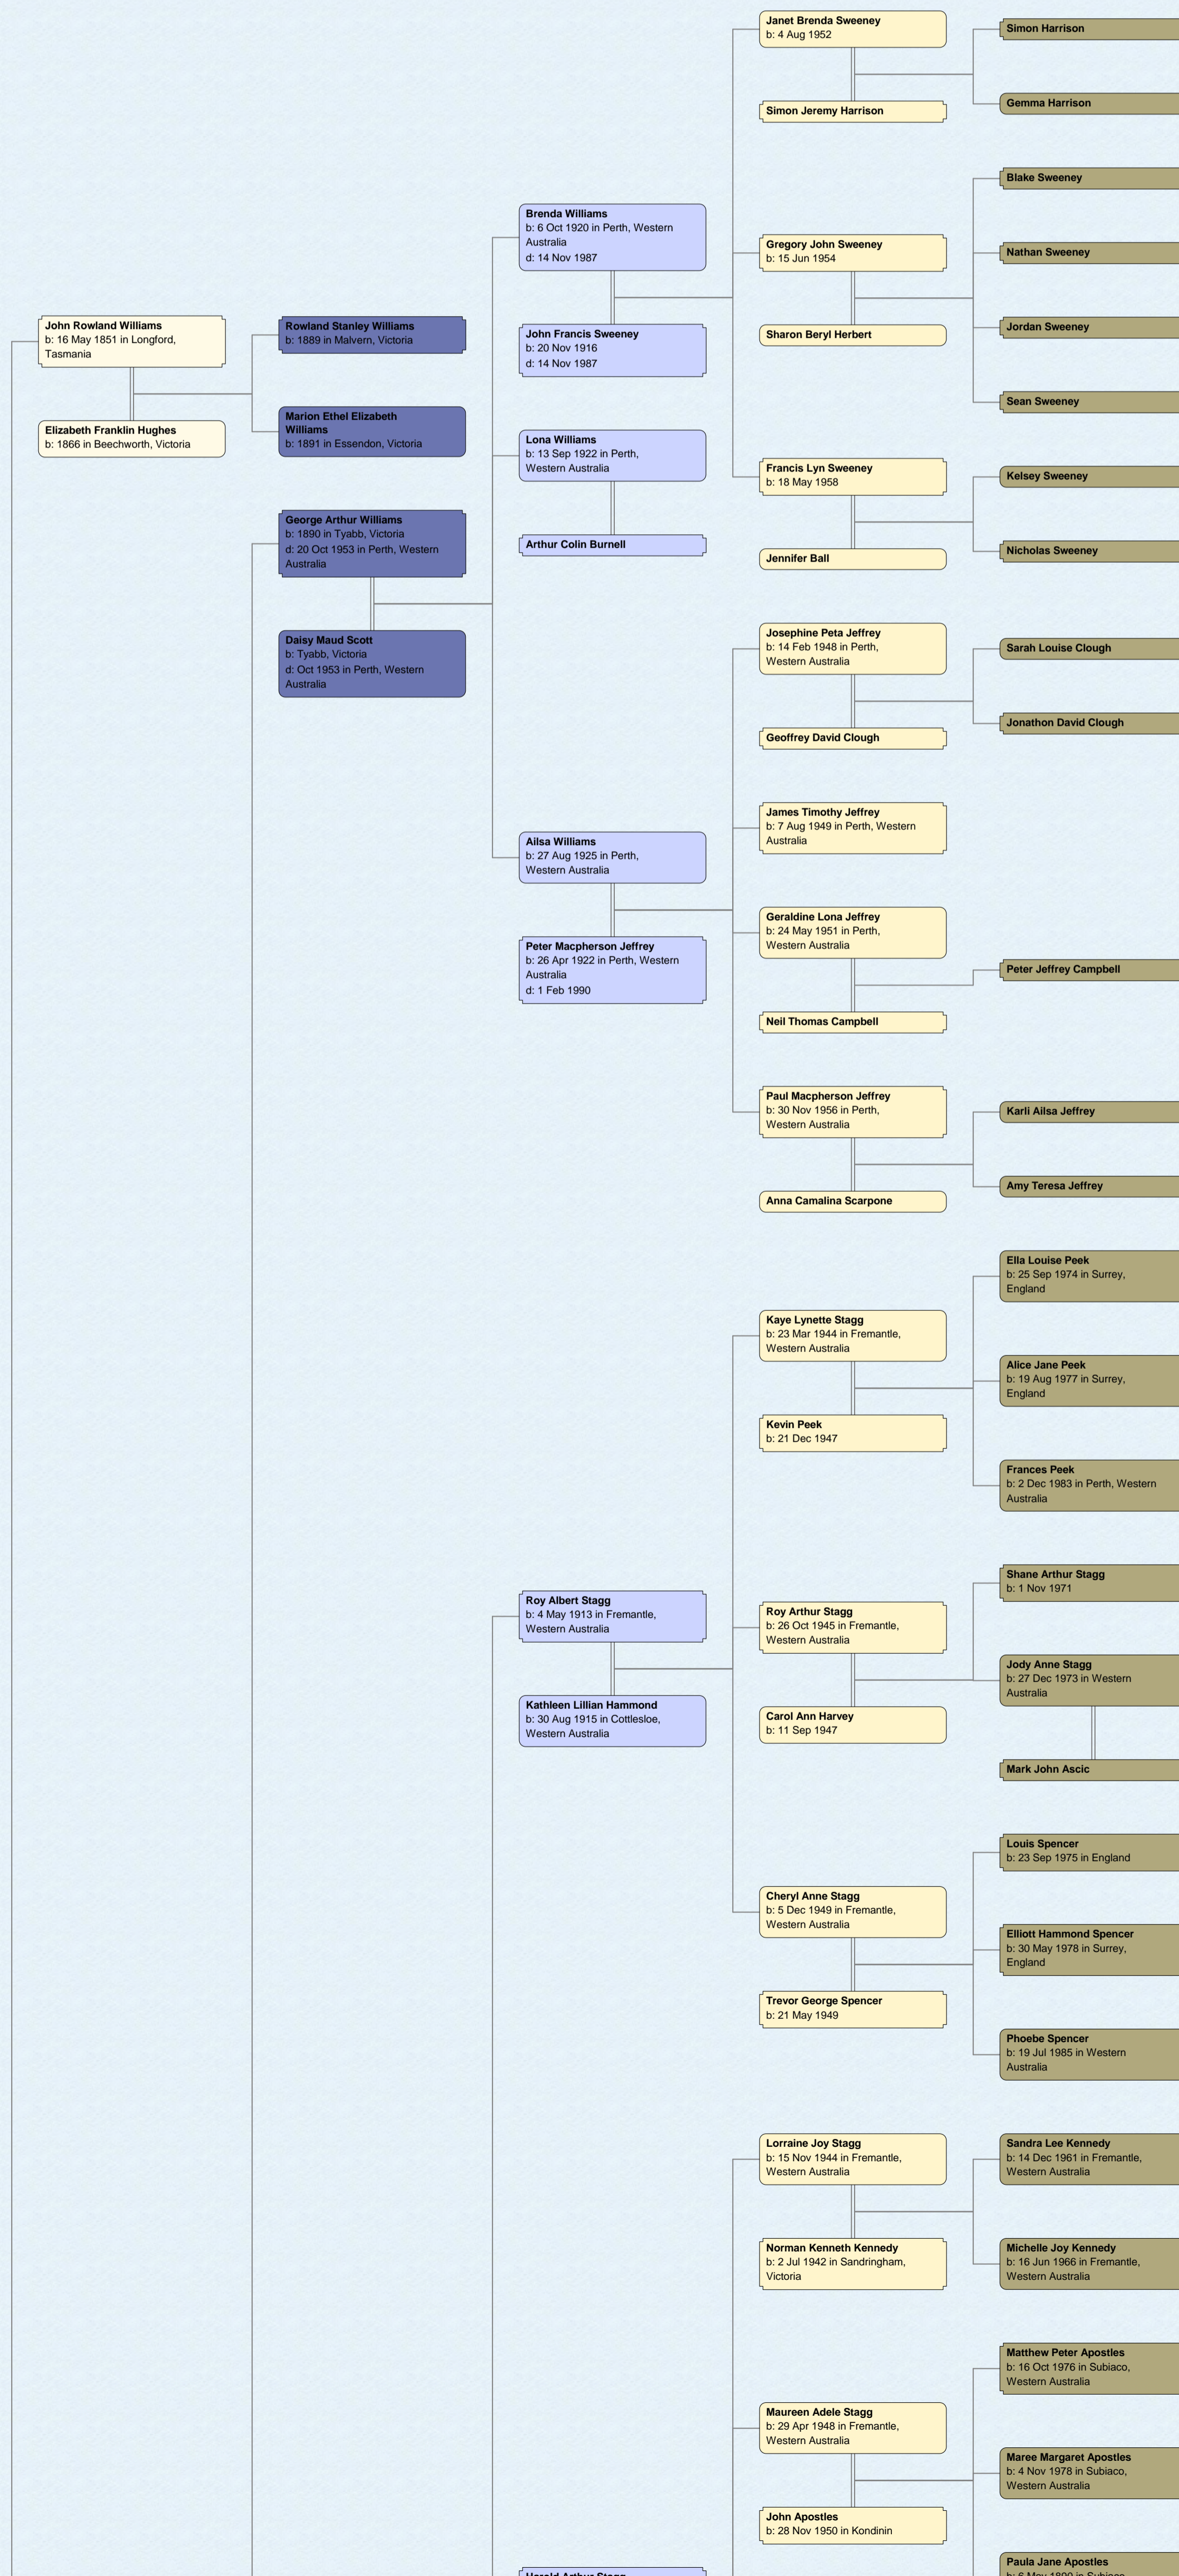

Descendants of David Murray www.cocker.id.au

David Murray
b: 22 Jan 1786 in Old Greyfriars,
Edinburgh, Midlothian, Scotland
d: 4 Sep 1837 in Launceston

Marion Carmichael
b: 19 Jul 1795 in Edinburgh,
Midlothian, Scotland
d: 8 Jan 1877 in Launceston

David Hugh Murray
b: 14 Mar 1853 in Launceston
d: 20 Jan 1886 in Horton, now
Circular Head

Annabella Mary Reid
b: Abt 1849

Alexander Murray
b: 28 May 1879 in Horton, now
Circular Head
d: 2 Jun 1963 in Somerset