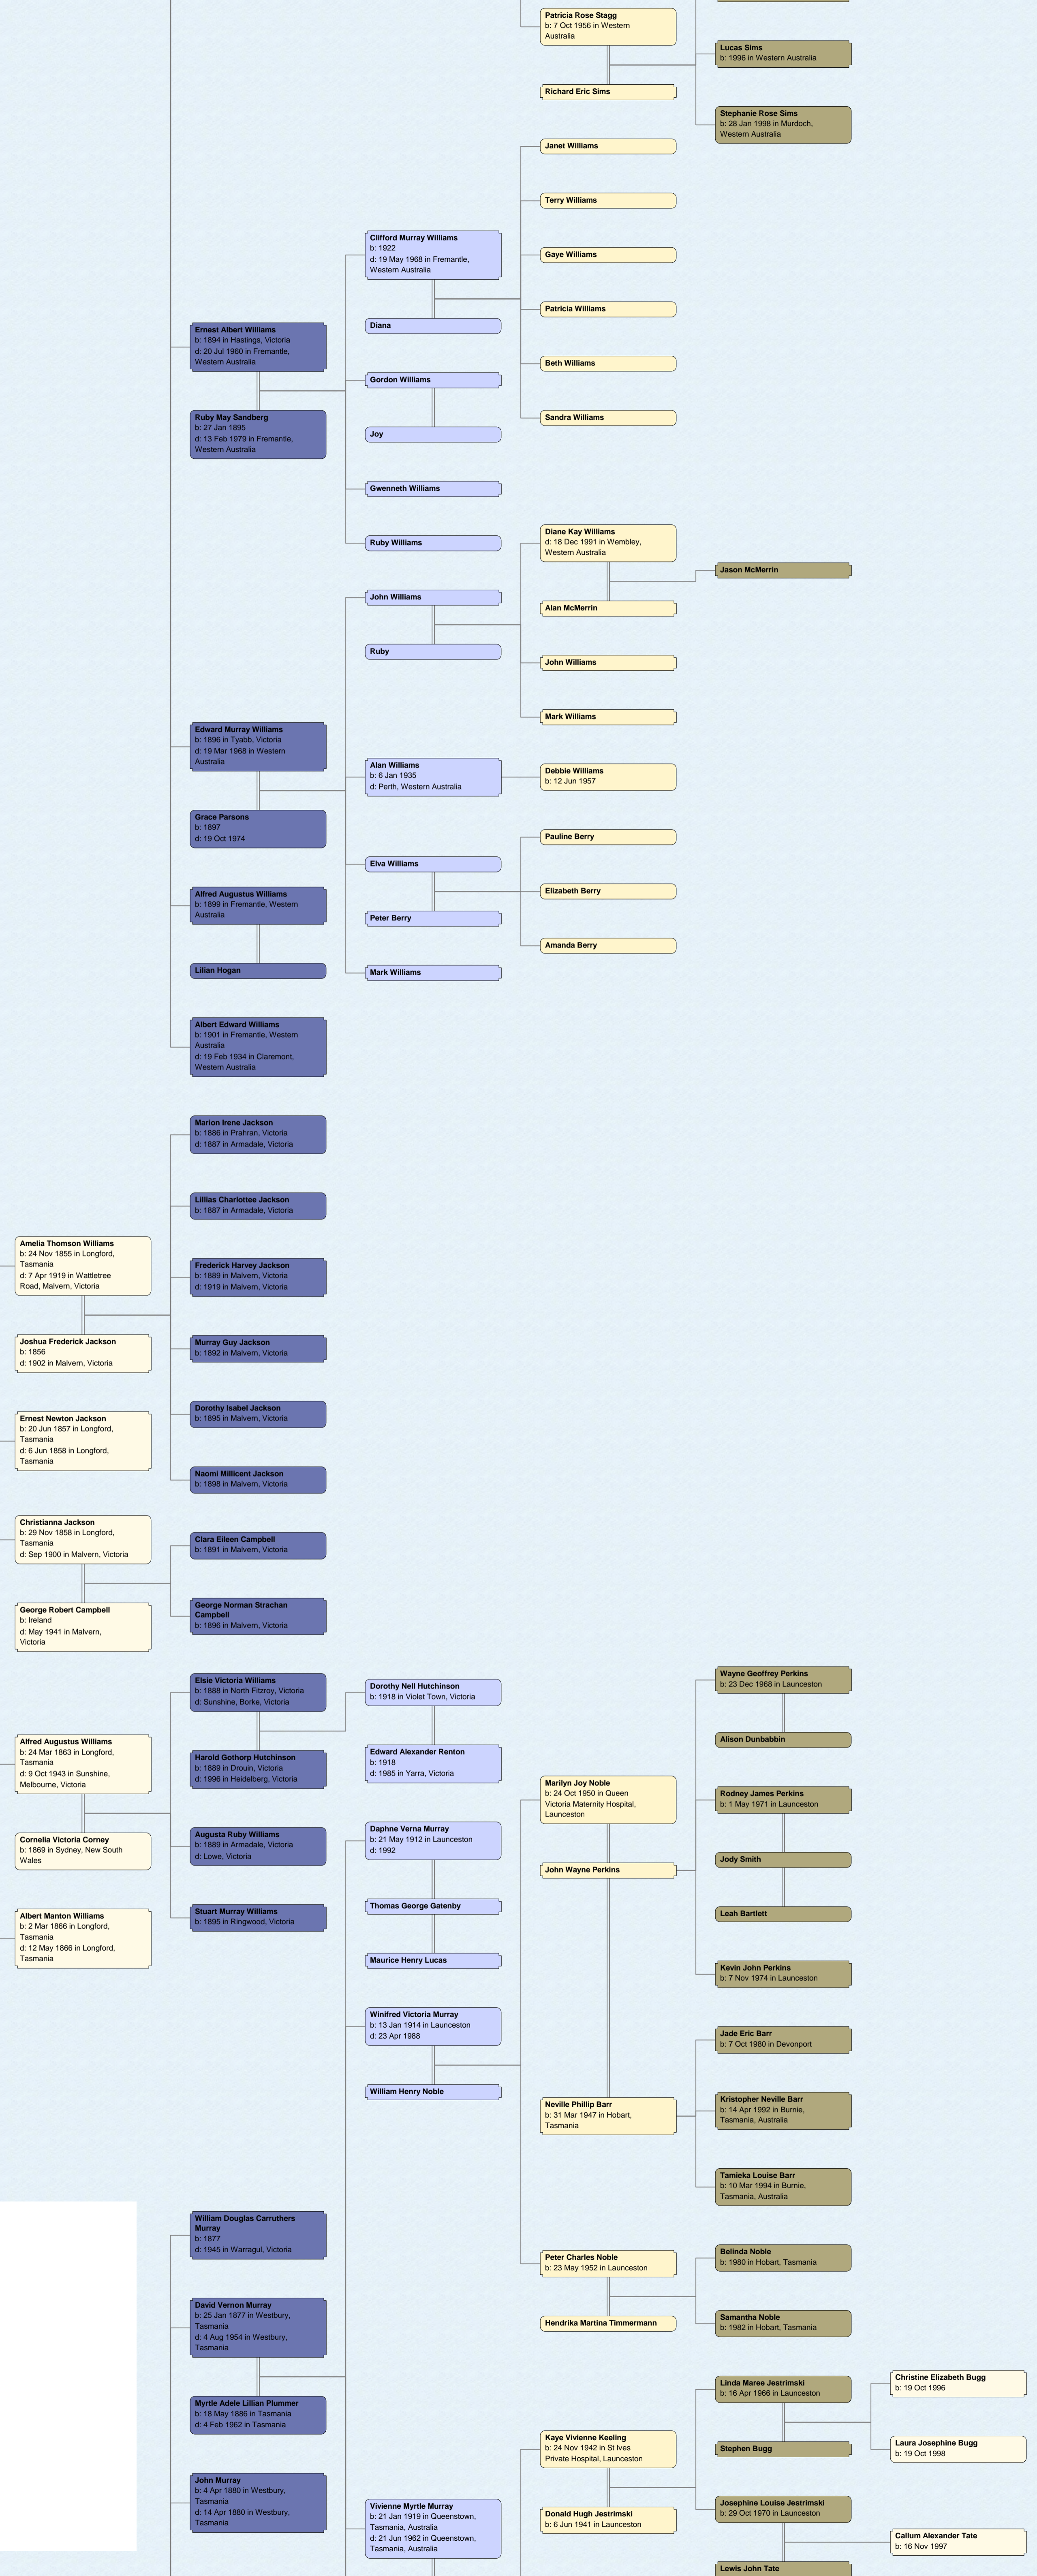

Descendants of David Murray www.cocker.id.au

David Murray
b: 22 Jan 1786 in Old Greyfriars,
Edinburgh, Midlothian, Scotland
d: 4 Sep 1837 in Launceston

Marion Carmichael
b: 19 Jul 1795 in Edinburgh,
Midlothian, Scotland
d: 8 Jan 1877 in Launceston

David Hugh Murray
b: 14 Mar 1853 in Launceston
d: 20 Jan 1886 in Horton, now
Circular Head

Annabella Mary Reid
b: Abt 1849

Alexander Murray
b: 28 May 1879 in Horton, now
Circular Head
d: 2 Jun 1963 in Somerset

Evelyn Janet Kay
b: 19 May 1893 in Montagu
d: 10 Aug 1963 in Somerset

Annabella Murray
b: 2 Jan 1882 in Horton, now
Circular Head
d: 6 Sep 1985 in Horton, now
Circular Head

Ronald Hugh Murray
b: 13 May 1914 in Irishtown
d: 23 Jun 1996 in Mandurah,
Western Australia