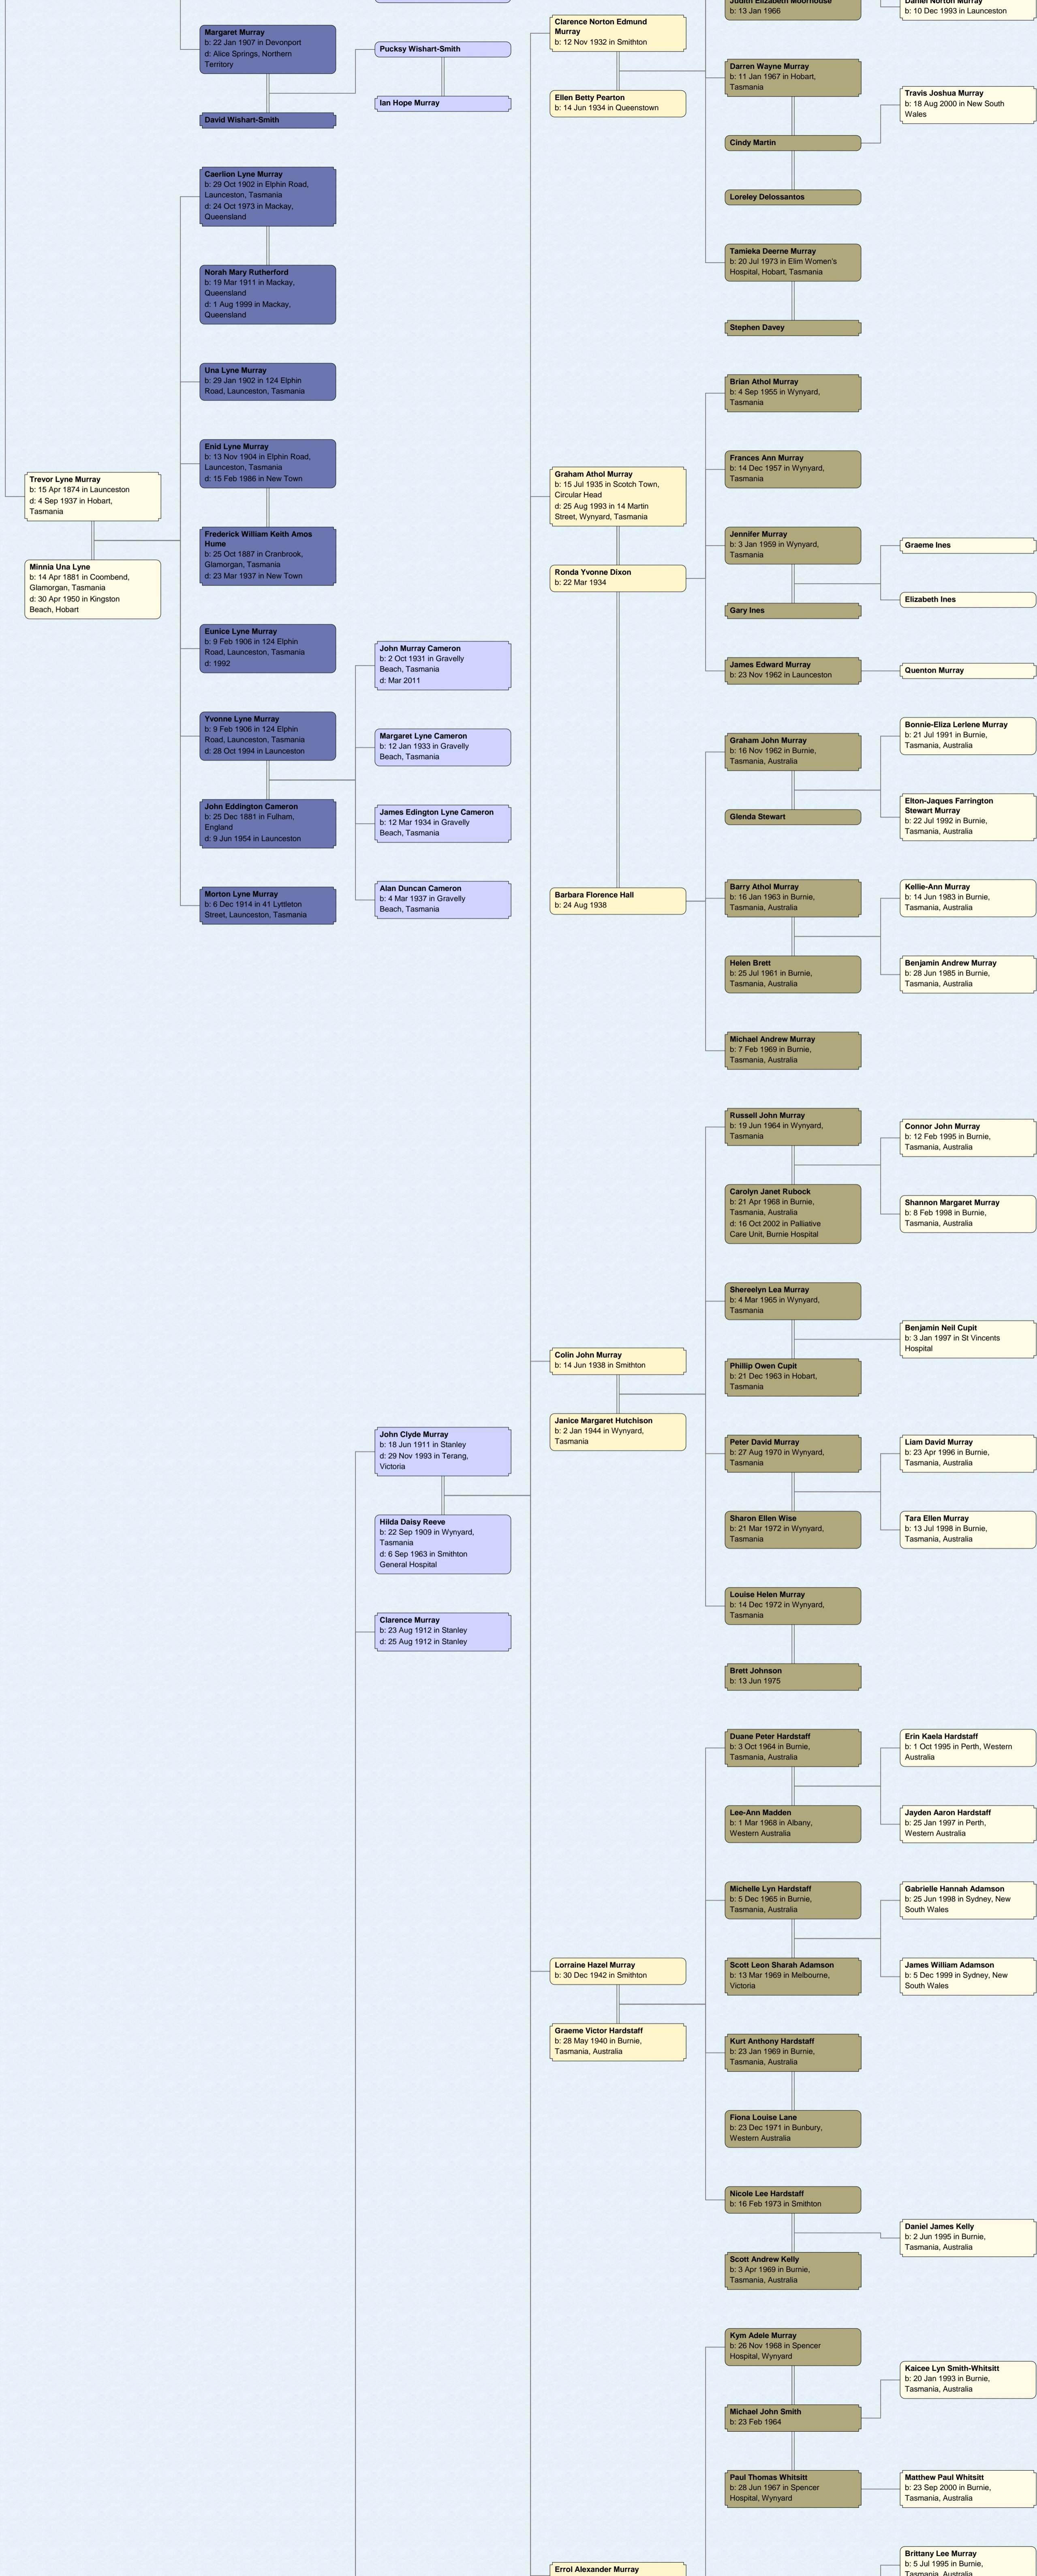

Descendants of David Murray www.cocker.id.au

David Murray
b: 22 Jan 1786 in Old Greyfriars,
Edinburgh, Midlothian, Scotland
d: 4 Sep 1837 in Launceston

Marion Carmichael
b: 19 Jul 1795 in Edinburgh,
Midlothian, Scotland
d: 8 Jan 1877 in Launceston

David Hugh Murray
b: 14 Mar 1853 in Launceston
d: 20 Jan 1886 in Horton, now
Circular Head

Annabella Mary Reid
b: Abt 1849

Alexander Murray
b: 28 May 1879 in Horton, now
Circular Head
d: 2 Jun 1963 in Somerset

Evelyn Janet Kay
b: 19 May 1893 in Montagu
d: 10 Aug 1963 in Somerset

Annabella Murray
b: 2 Jan 1882 in Horton, now
Circular Head
d: 6 Sep 1985 in Horton, now
Circular Head

Ronald Hugh Murray
b: 13 May 1914 in Irishtown
d: 23 Jun 1996 in Mandurah,
Western Australia