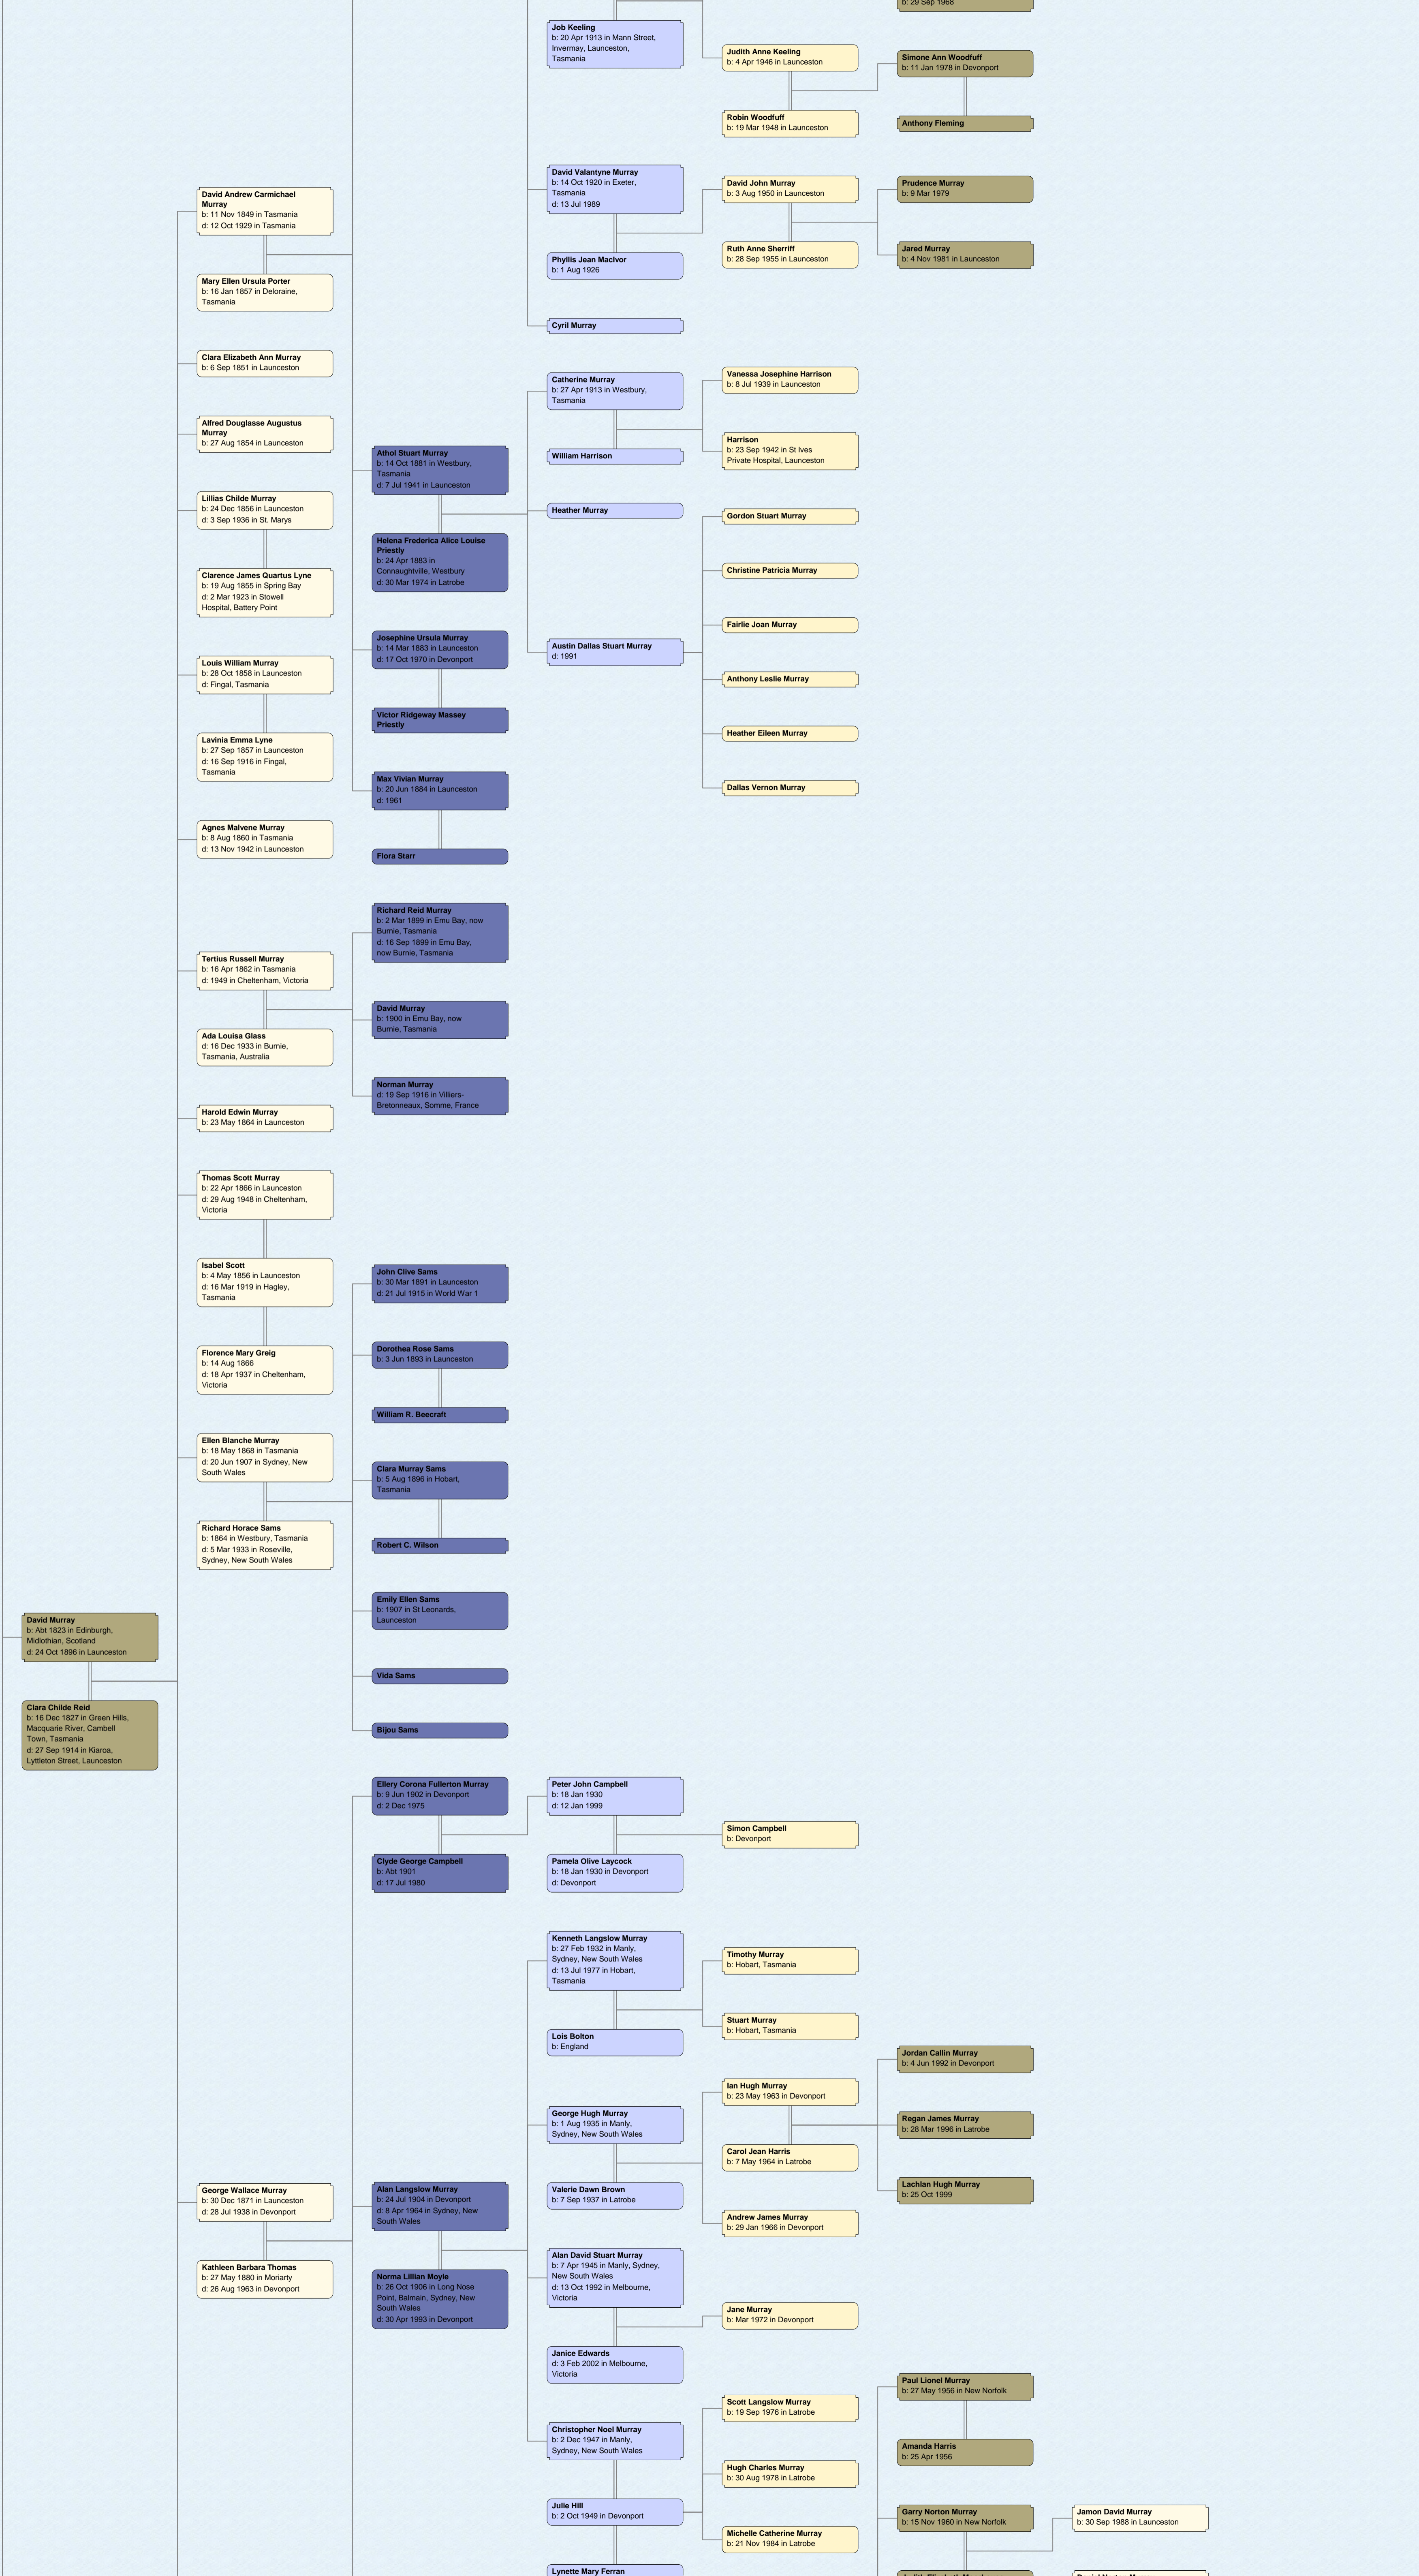

Descendants of David Murray www.cocker.id.au

David Murray
b: 22 Jan 1786 in Old Greyfriars,
Edinburgh, Midlothian, Scotland
d: 4 Sep 1837 in Launceston

Marion Carmichael
b: 19 Jul 1795 in Edinburgh,
Midlothian, Scotland
d: 8 Jan 1877 in Launceston

David Hugh Murray
b: 14 Mar 1853 in Launceston
d: 20 Jan 1886 in Horton, now
Circular Head

Annabella Mary Reid
b: Abt 1849

Alexander Murray
b: 28 May 1879 in Horton, now
Circular Head
d: 2 Jun 1963 in Somerset

Evelyn Janet Kay
b: 19 May 1893 in Montagu
d: 10 Aug 1963 in Somerset

Annabella Murray
b: 2 Jan 1882 in Horton, now
Circular Head
d: 6 Sep 1985 in Horton, now
Circular Head

Ronald Hugh Murray
b: 13 May 1914 in Irishtown
d: 23 Jun 1996 in Mandurah,
Western Australia