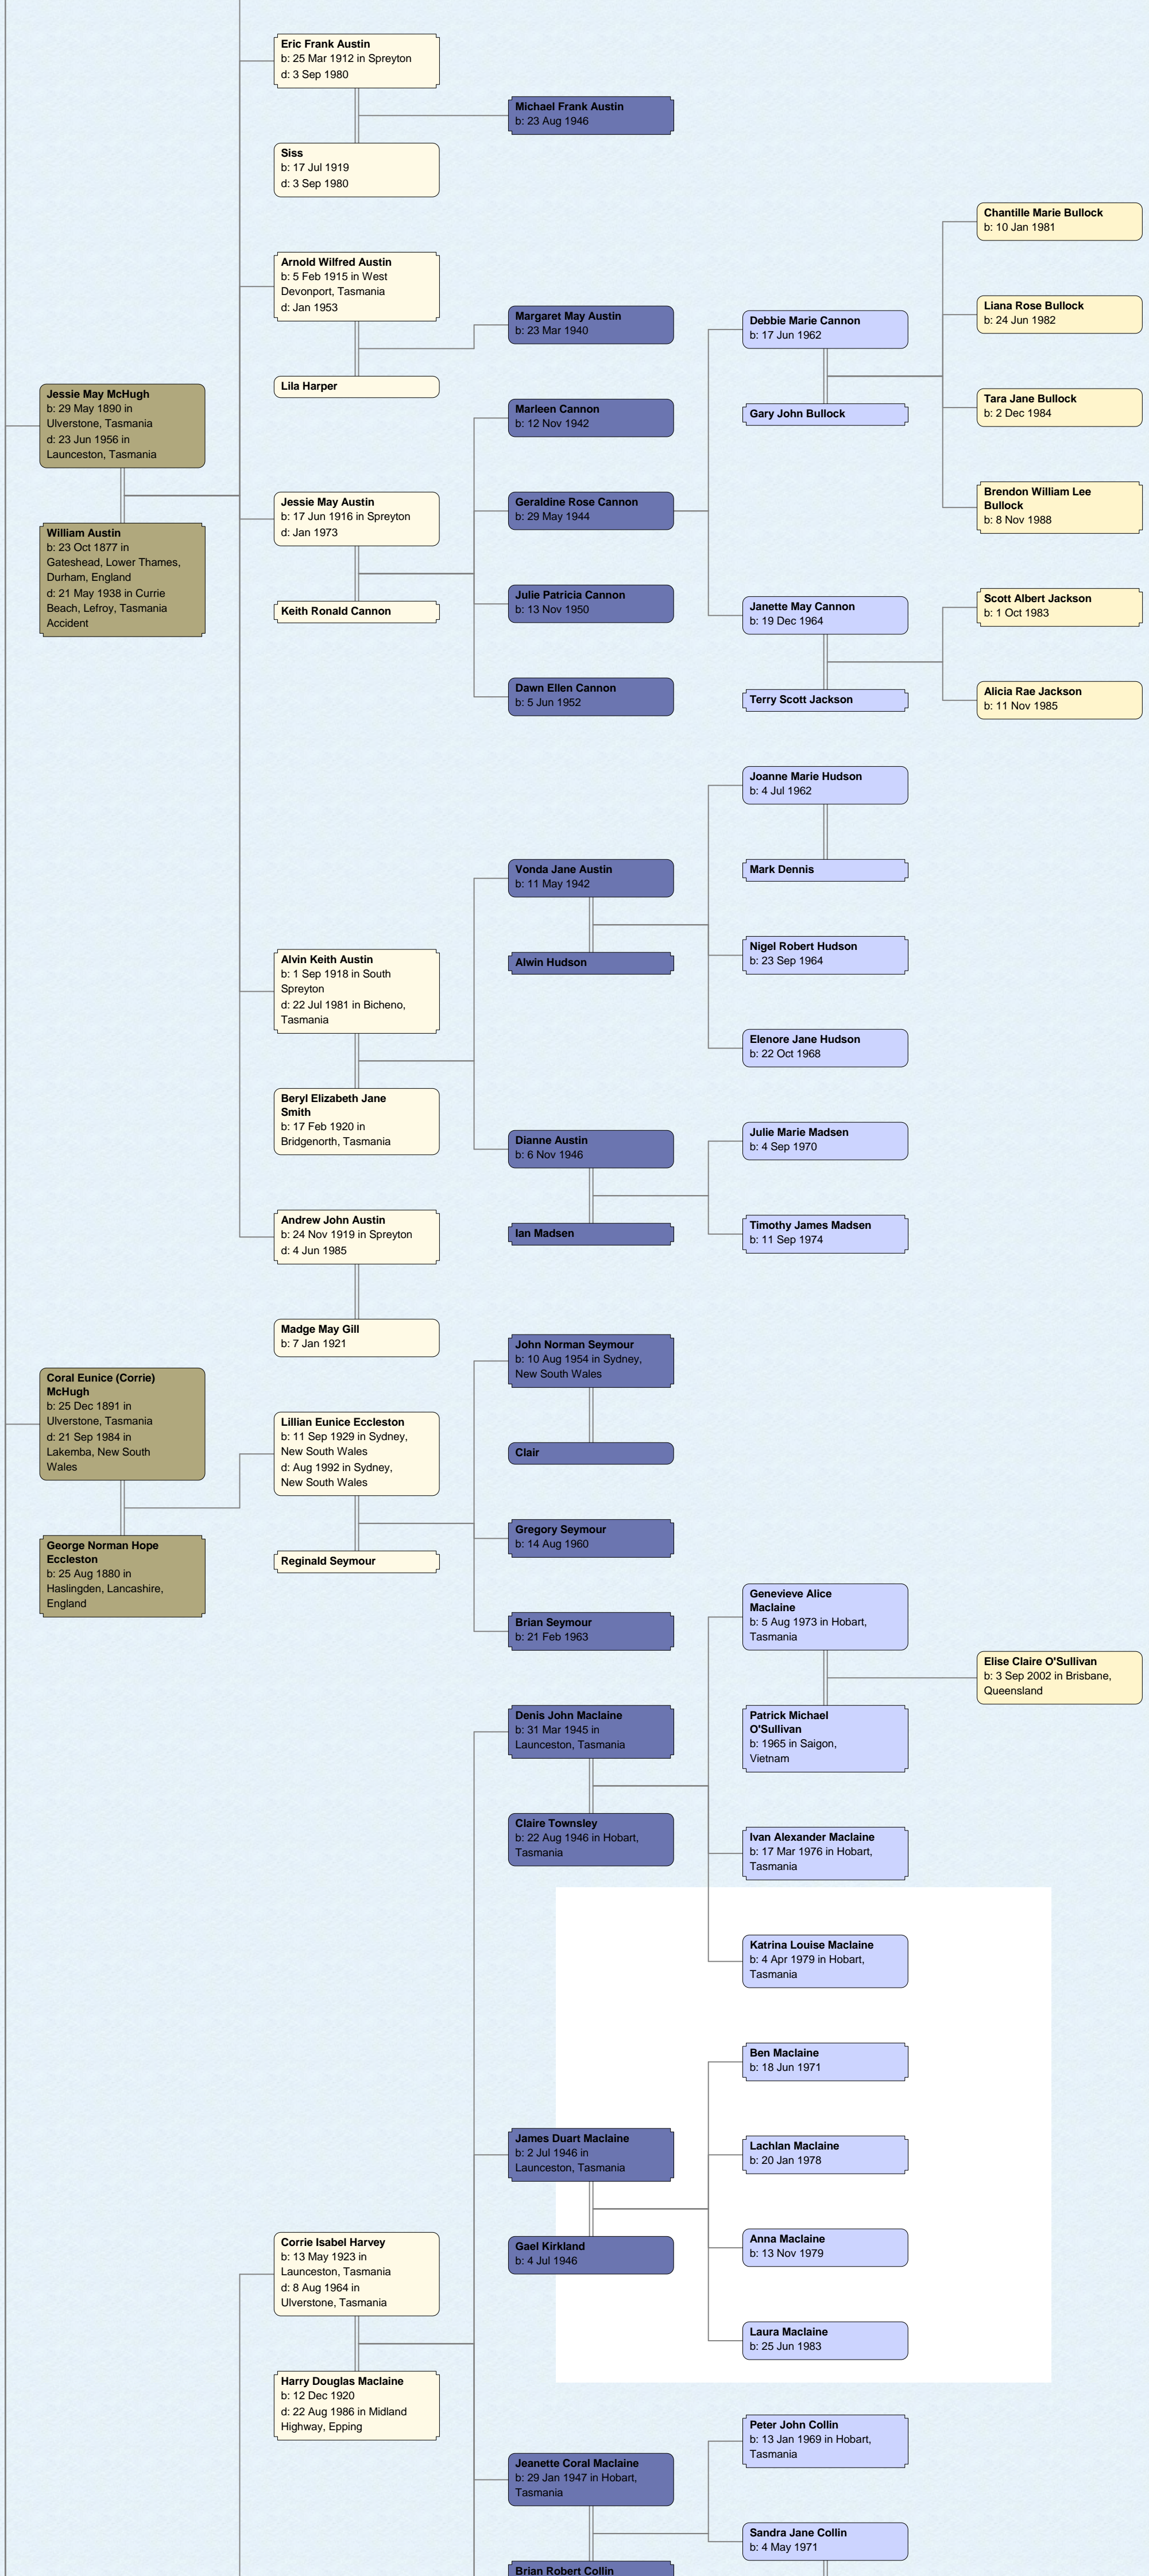

Descendants of Elizabeth May Young- www.cocker.id.au December 2014

Elizabeth May Young
b: 2 Sep 1862 in Longford, Tasmania
d: 10 Jun 1941 in Launceston, Tasmania

John McHugh
b: 18 Jul 1858 in Strathroy
d: 27 Sep 1919 in Launceston, Tasmania