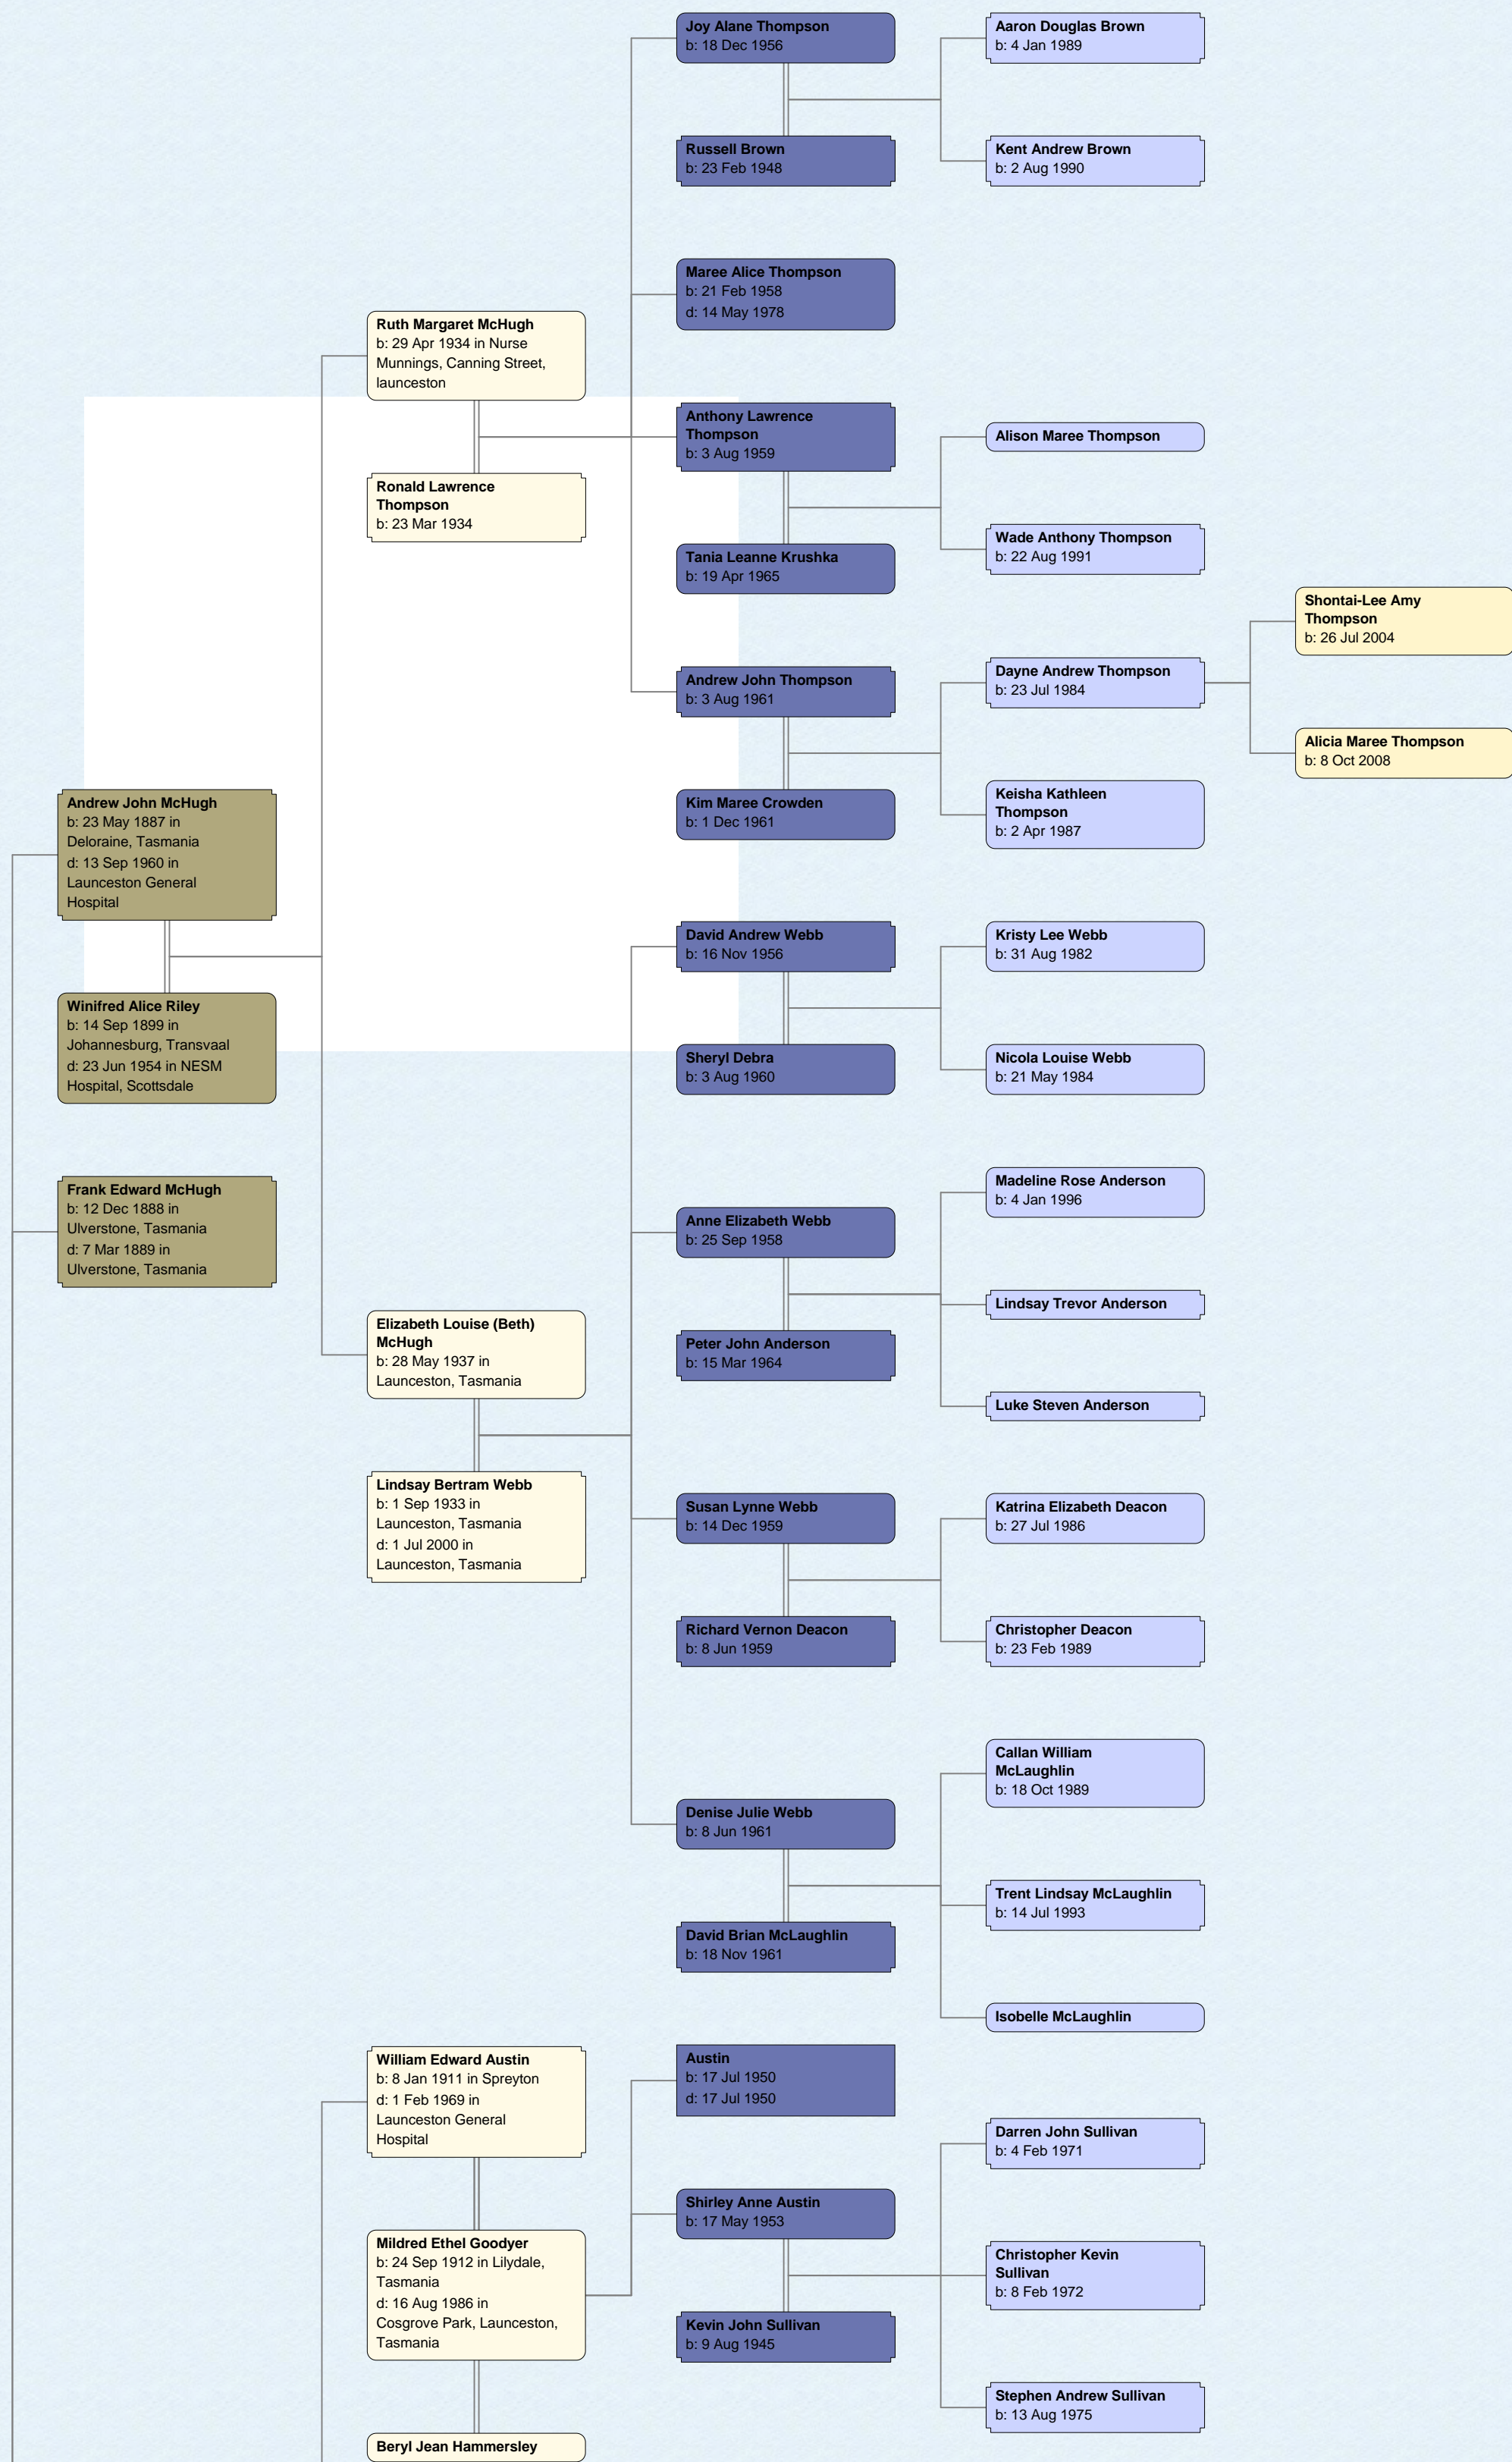

Descendants of Elizabeth May Young- www.cocker.id.au December 2014

Elizabeth May Young
b: 2 Sep 1862 in Longford, Tasmania
d: 10 Jun 1941 in Launceston, Tasmania

John McHugh
b: 18 Jul 1858 in Strathroy
d: 27 Sep 1919 in Launceston, Tasmania