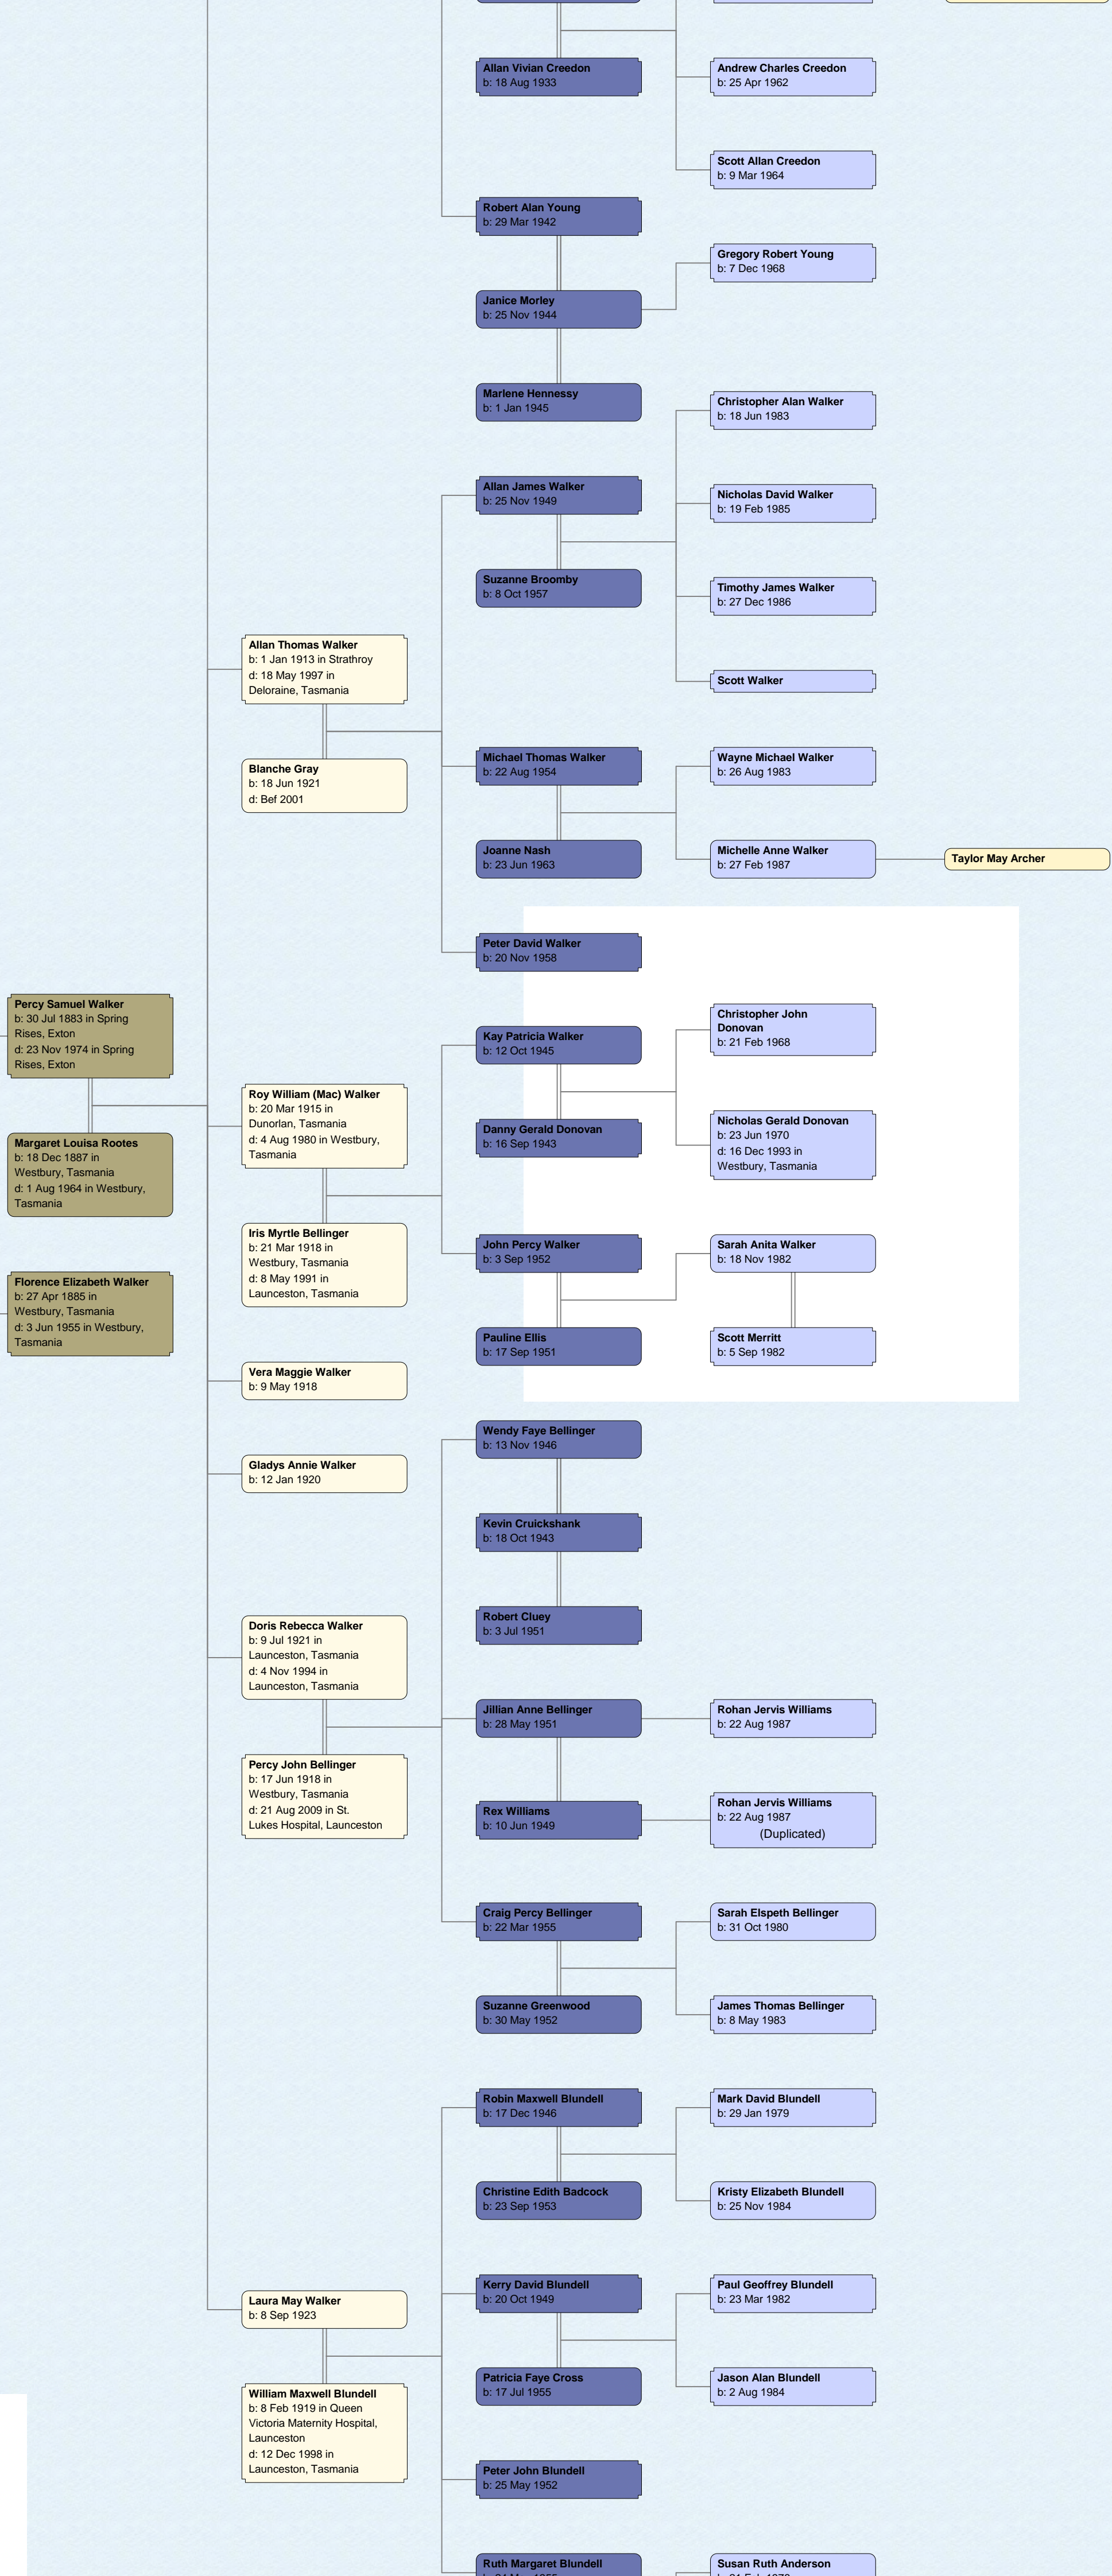

Kym Maree Wilson
b: 24 Sep 1981

Gertrude Amy Walker
b: 19 Dec 1886 in Westbury, Tasmania
d: 17 Jan 1974

Thomas Clarke
b: 6 Oct 1885
d: 30 Jul 1968

b: 14 Apr 1943

b: 18 Feb 1972

Nicholas Wesley Brown
b: 24 Sep 1973