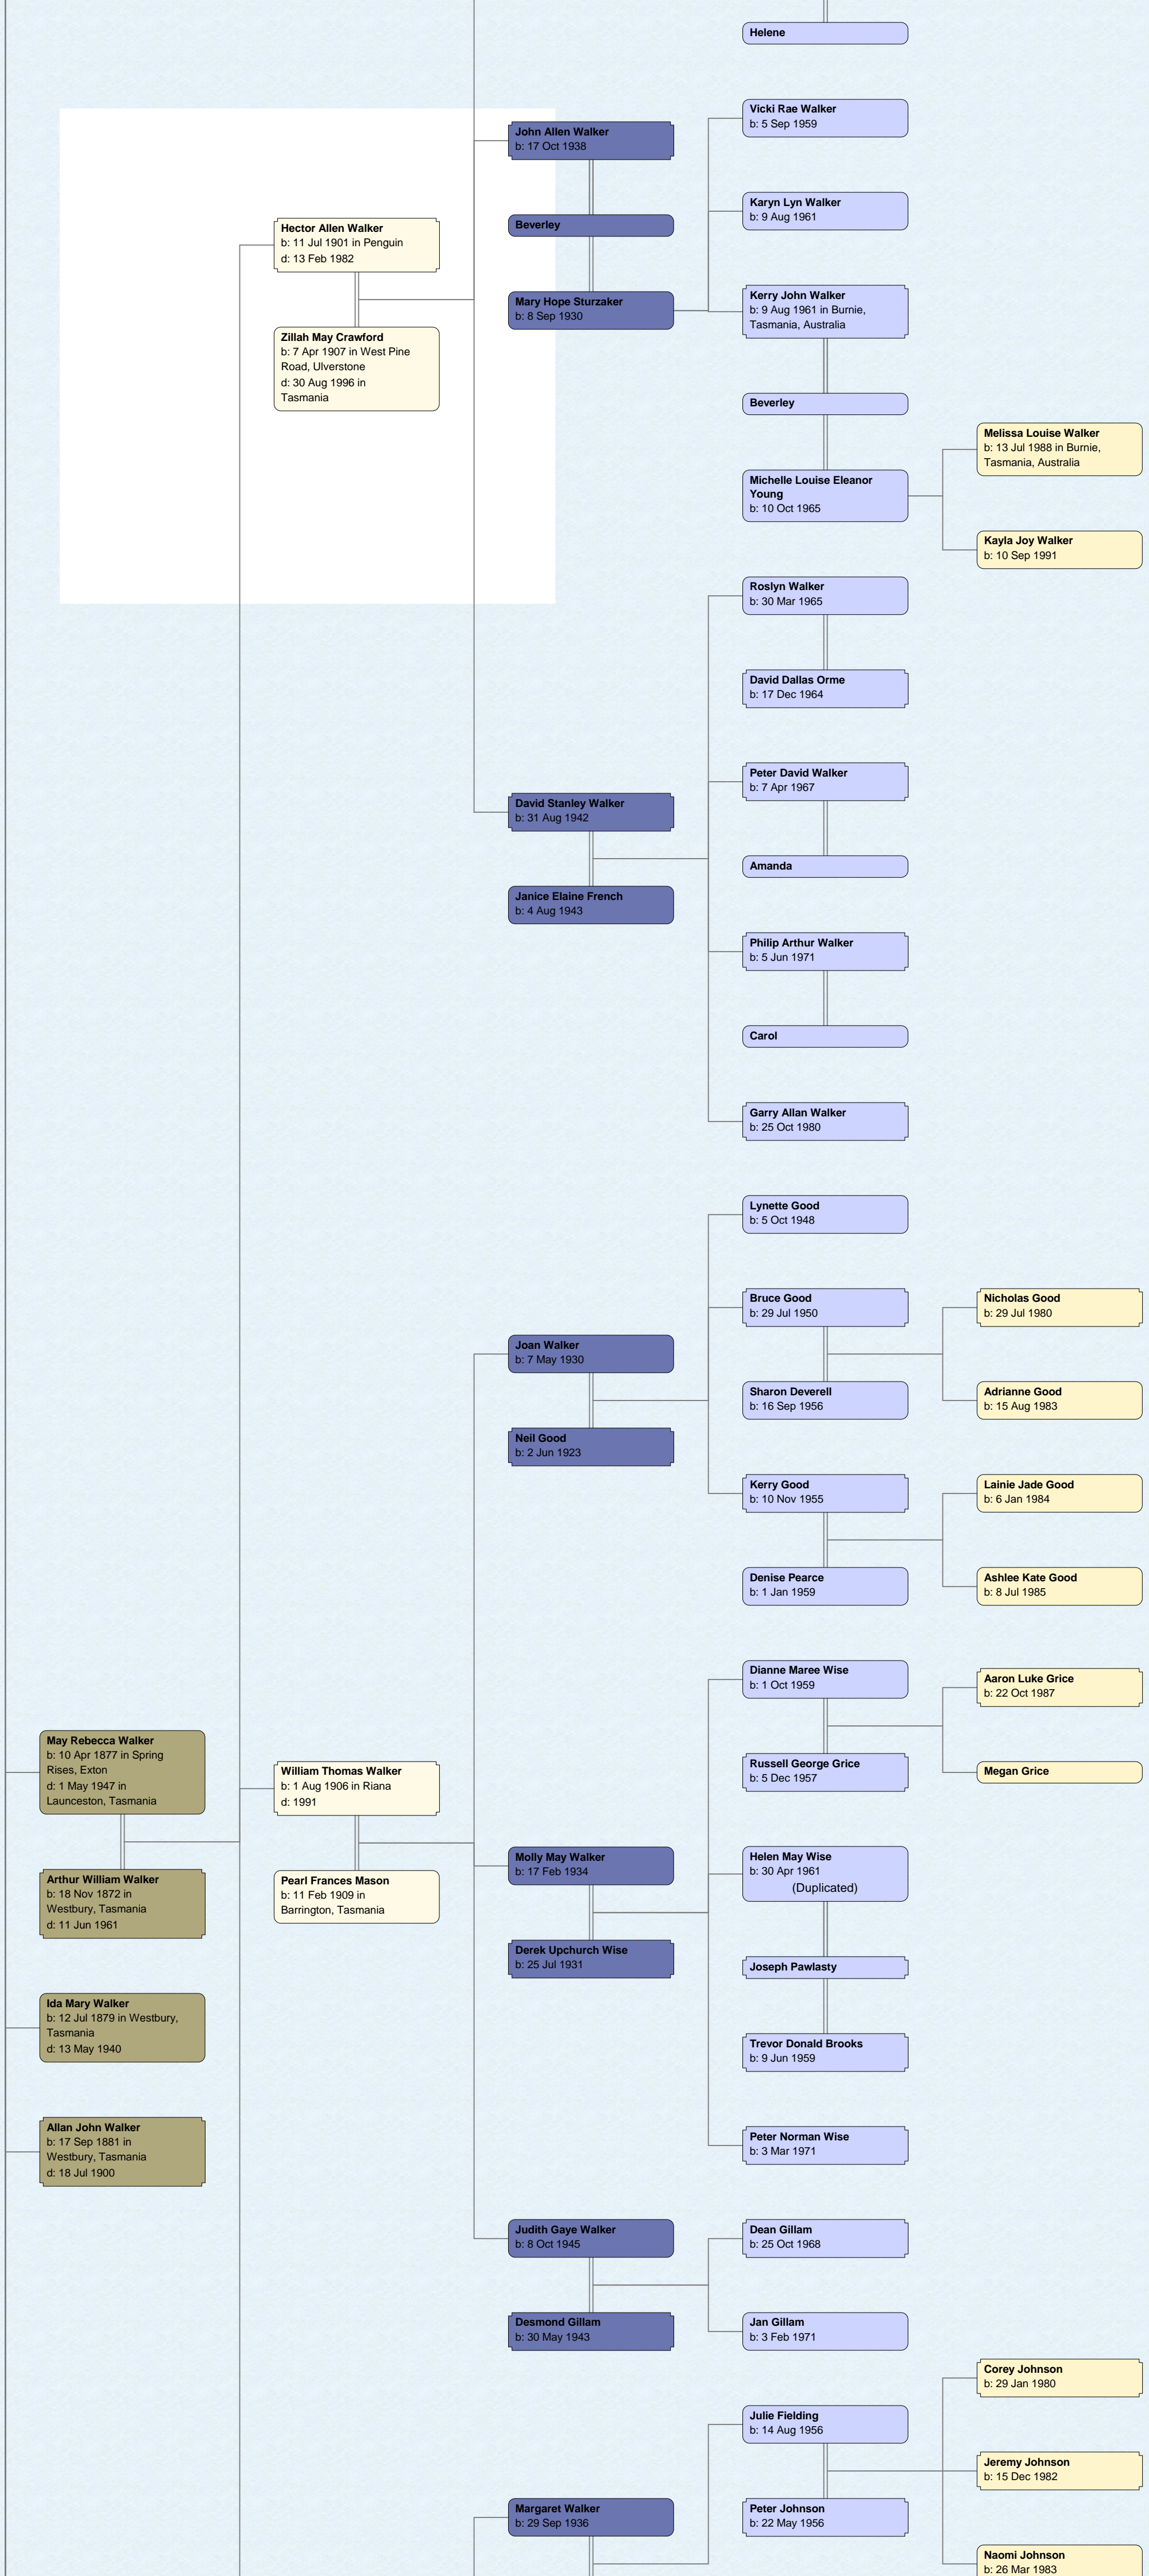

Descendants of Thomas Walker - www.cocker.id.au December 2014

Thomas Walker
b: 8 Feb 1848 in Greenhills, Hagley, Tasmania
d: 2 Dec 1926 in Spring Rises, Exton

Rebecca Badcock
b: 10 Aug 1848 in Clover Hill, Glenore, Tasmania
d: 24 Jul 1931