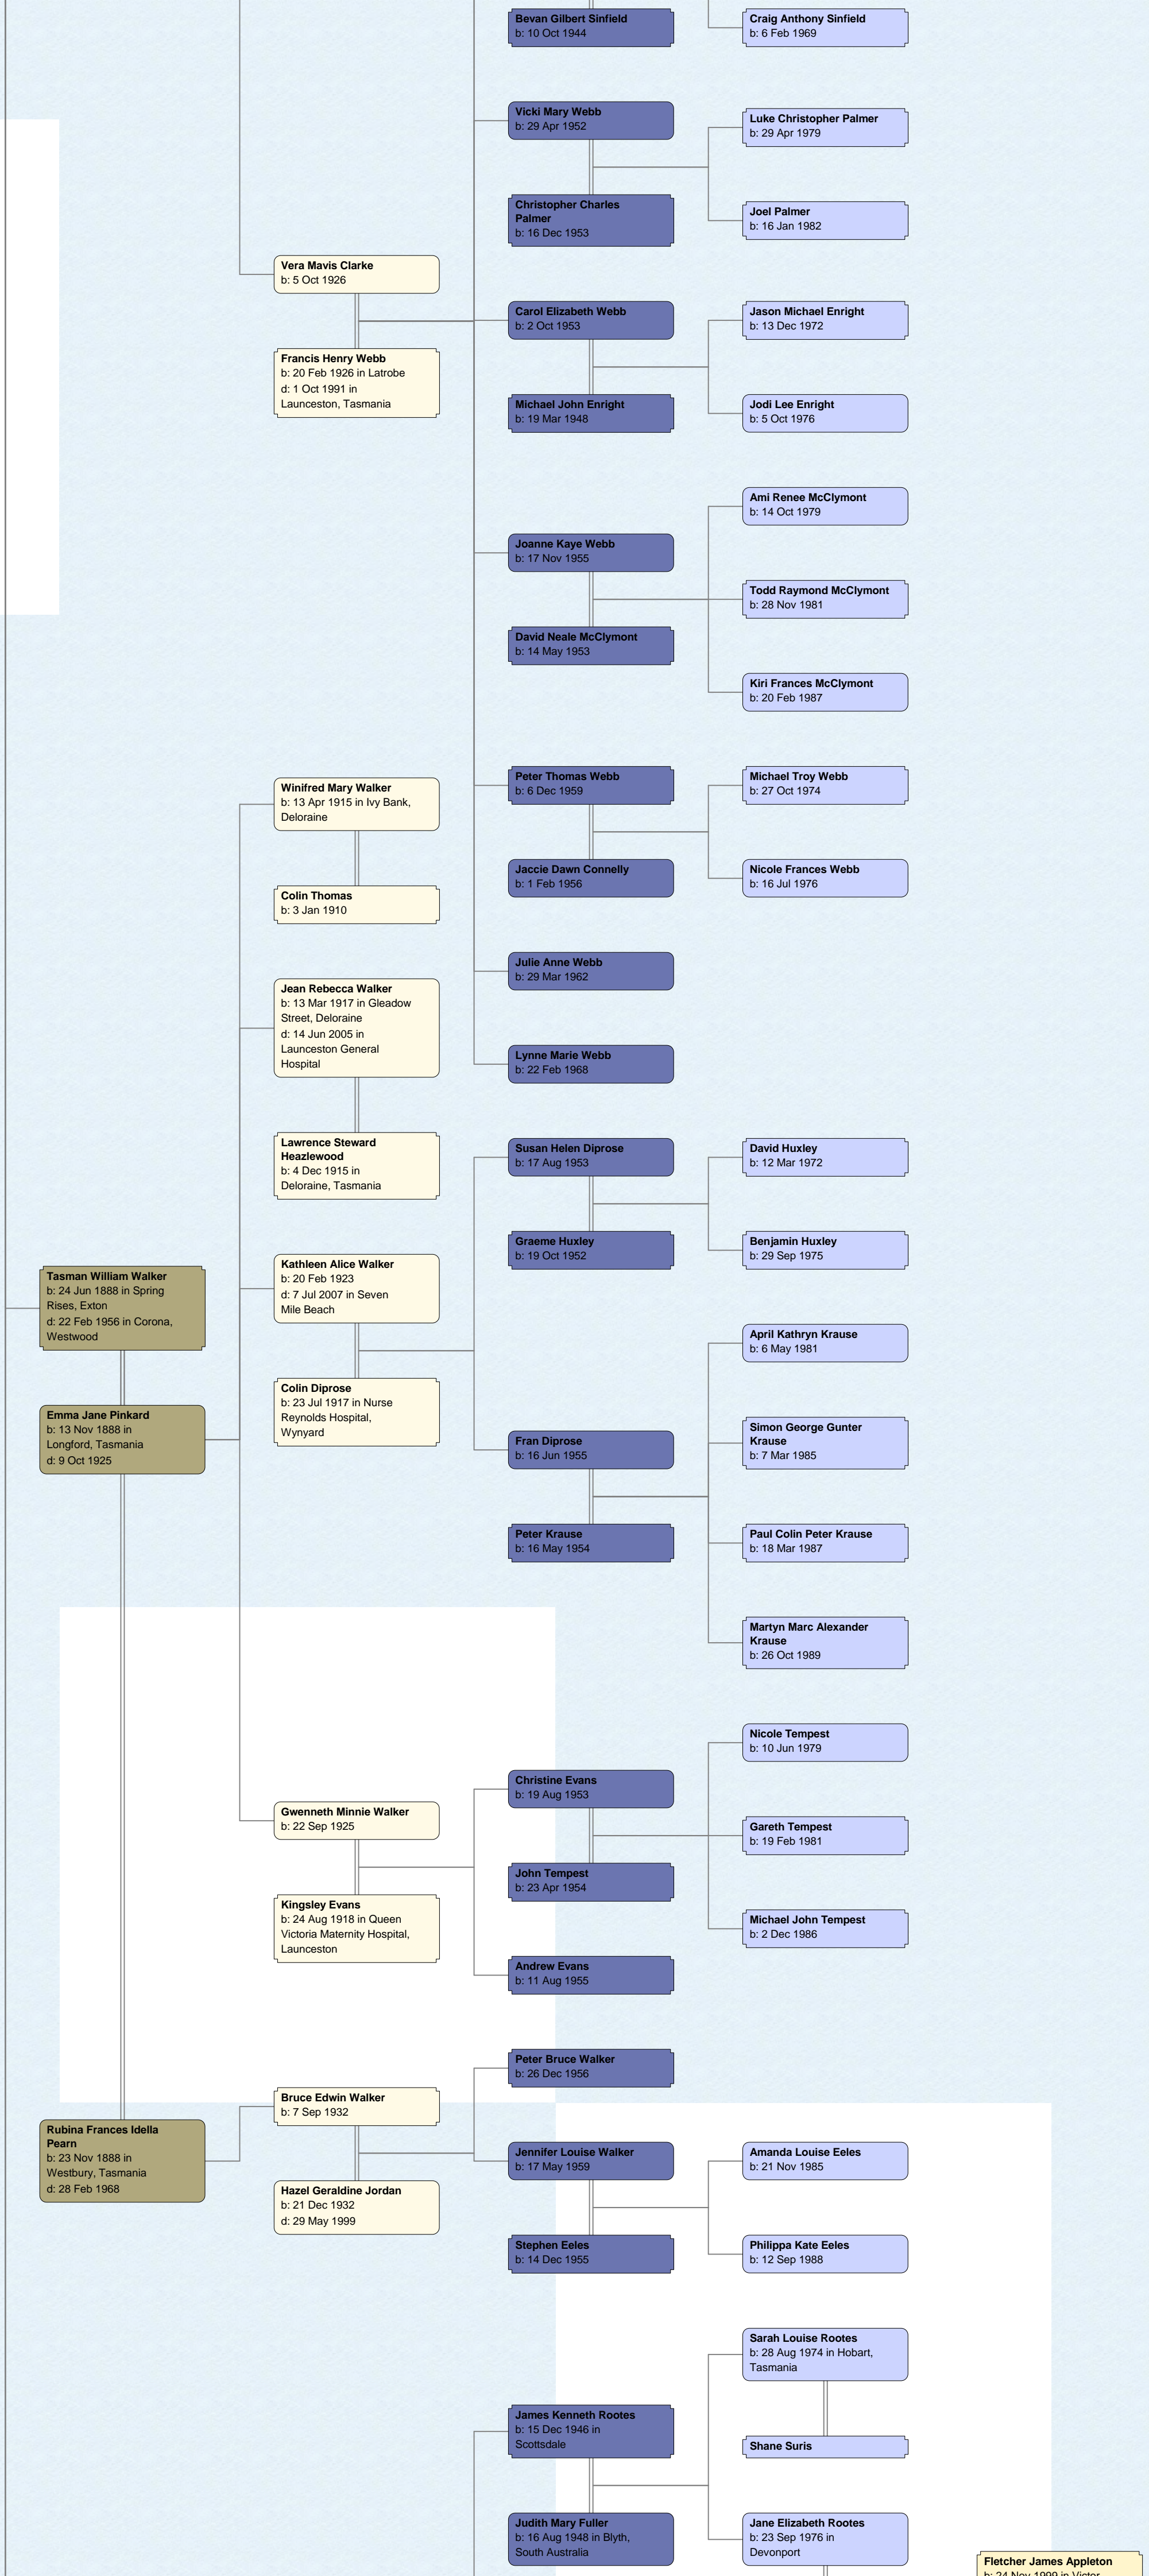

Fletcher James Appleton
b: 24 Nov 1999 in Victor