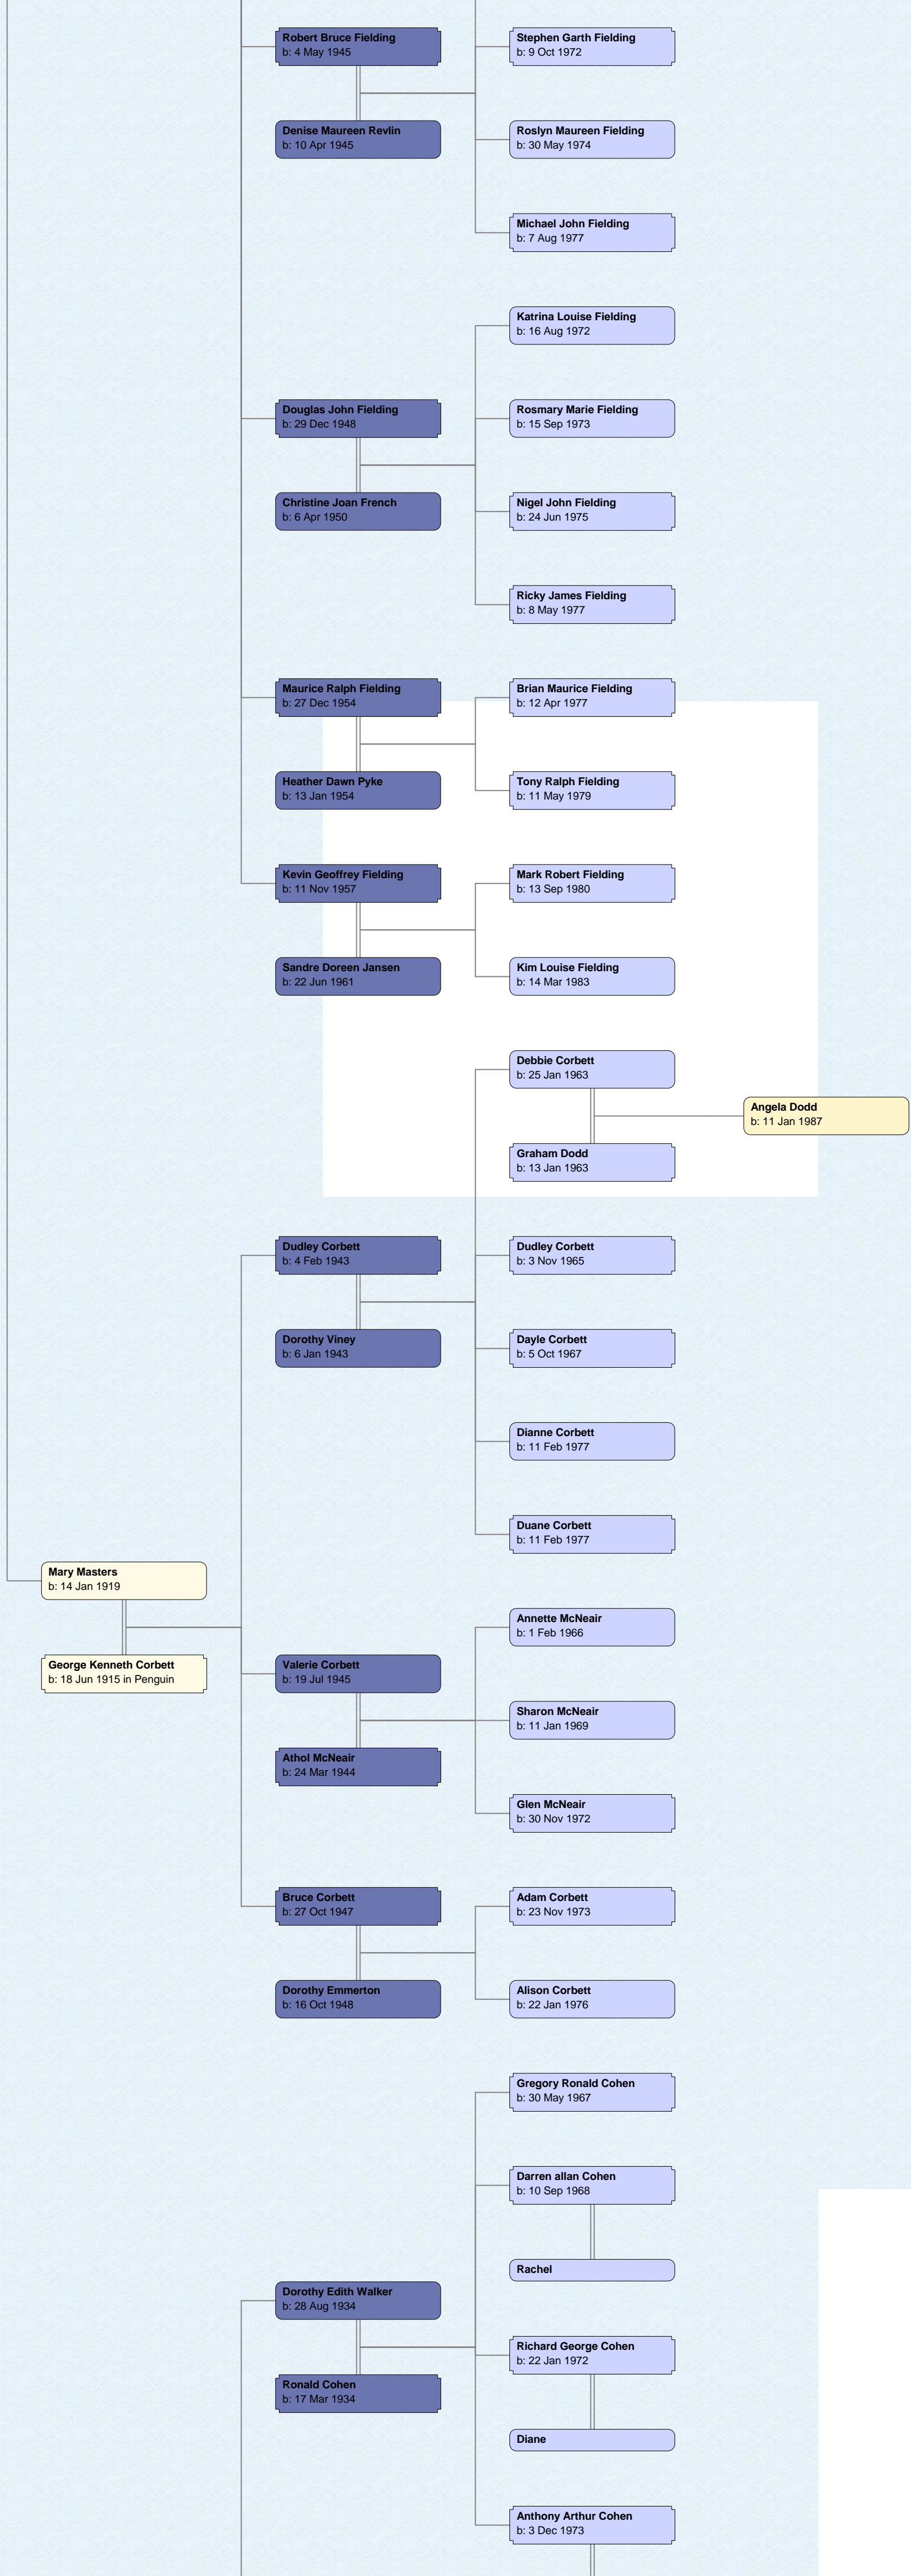

Descendants of Thomas Walker - www.cocker.id.au December 2014

Thomas Walker
b: 8 Feb 1848 in Greenhills, Hagley, Tasmania
d: 2 Dec 1926 in Spring Rises, Exton

Rebecca Badcock
b: 10 Aug 1848 in Clover Hill, Glenore, Tasmania
d: 24 Jul 1931

Stanley Samuel Walker
b: 3 Apr 1910 in Riana
d: 23 Dec 1981

Doris Emma Banham
b: 2 Apr 1913 in Penguin

Alice Mary Walker
b: 3 Dec 1911 in St. John Street, Launceston
d: 7 Jan 2002 in Somerset

Raynor Kitchener Young
b: 6 Feb 1910 in Spring Banks, Longford
d: 15 Mar 1984 in Deloraine, Tasmania