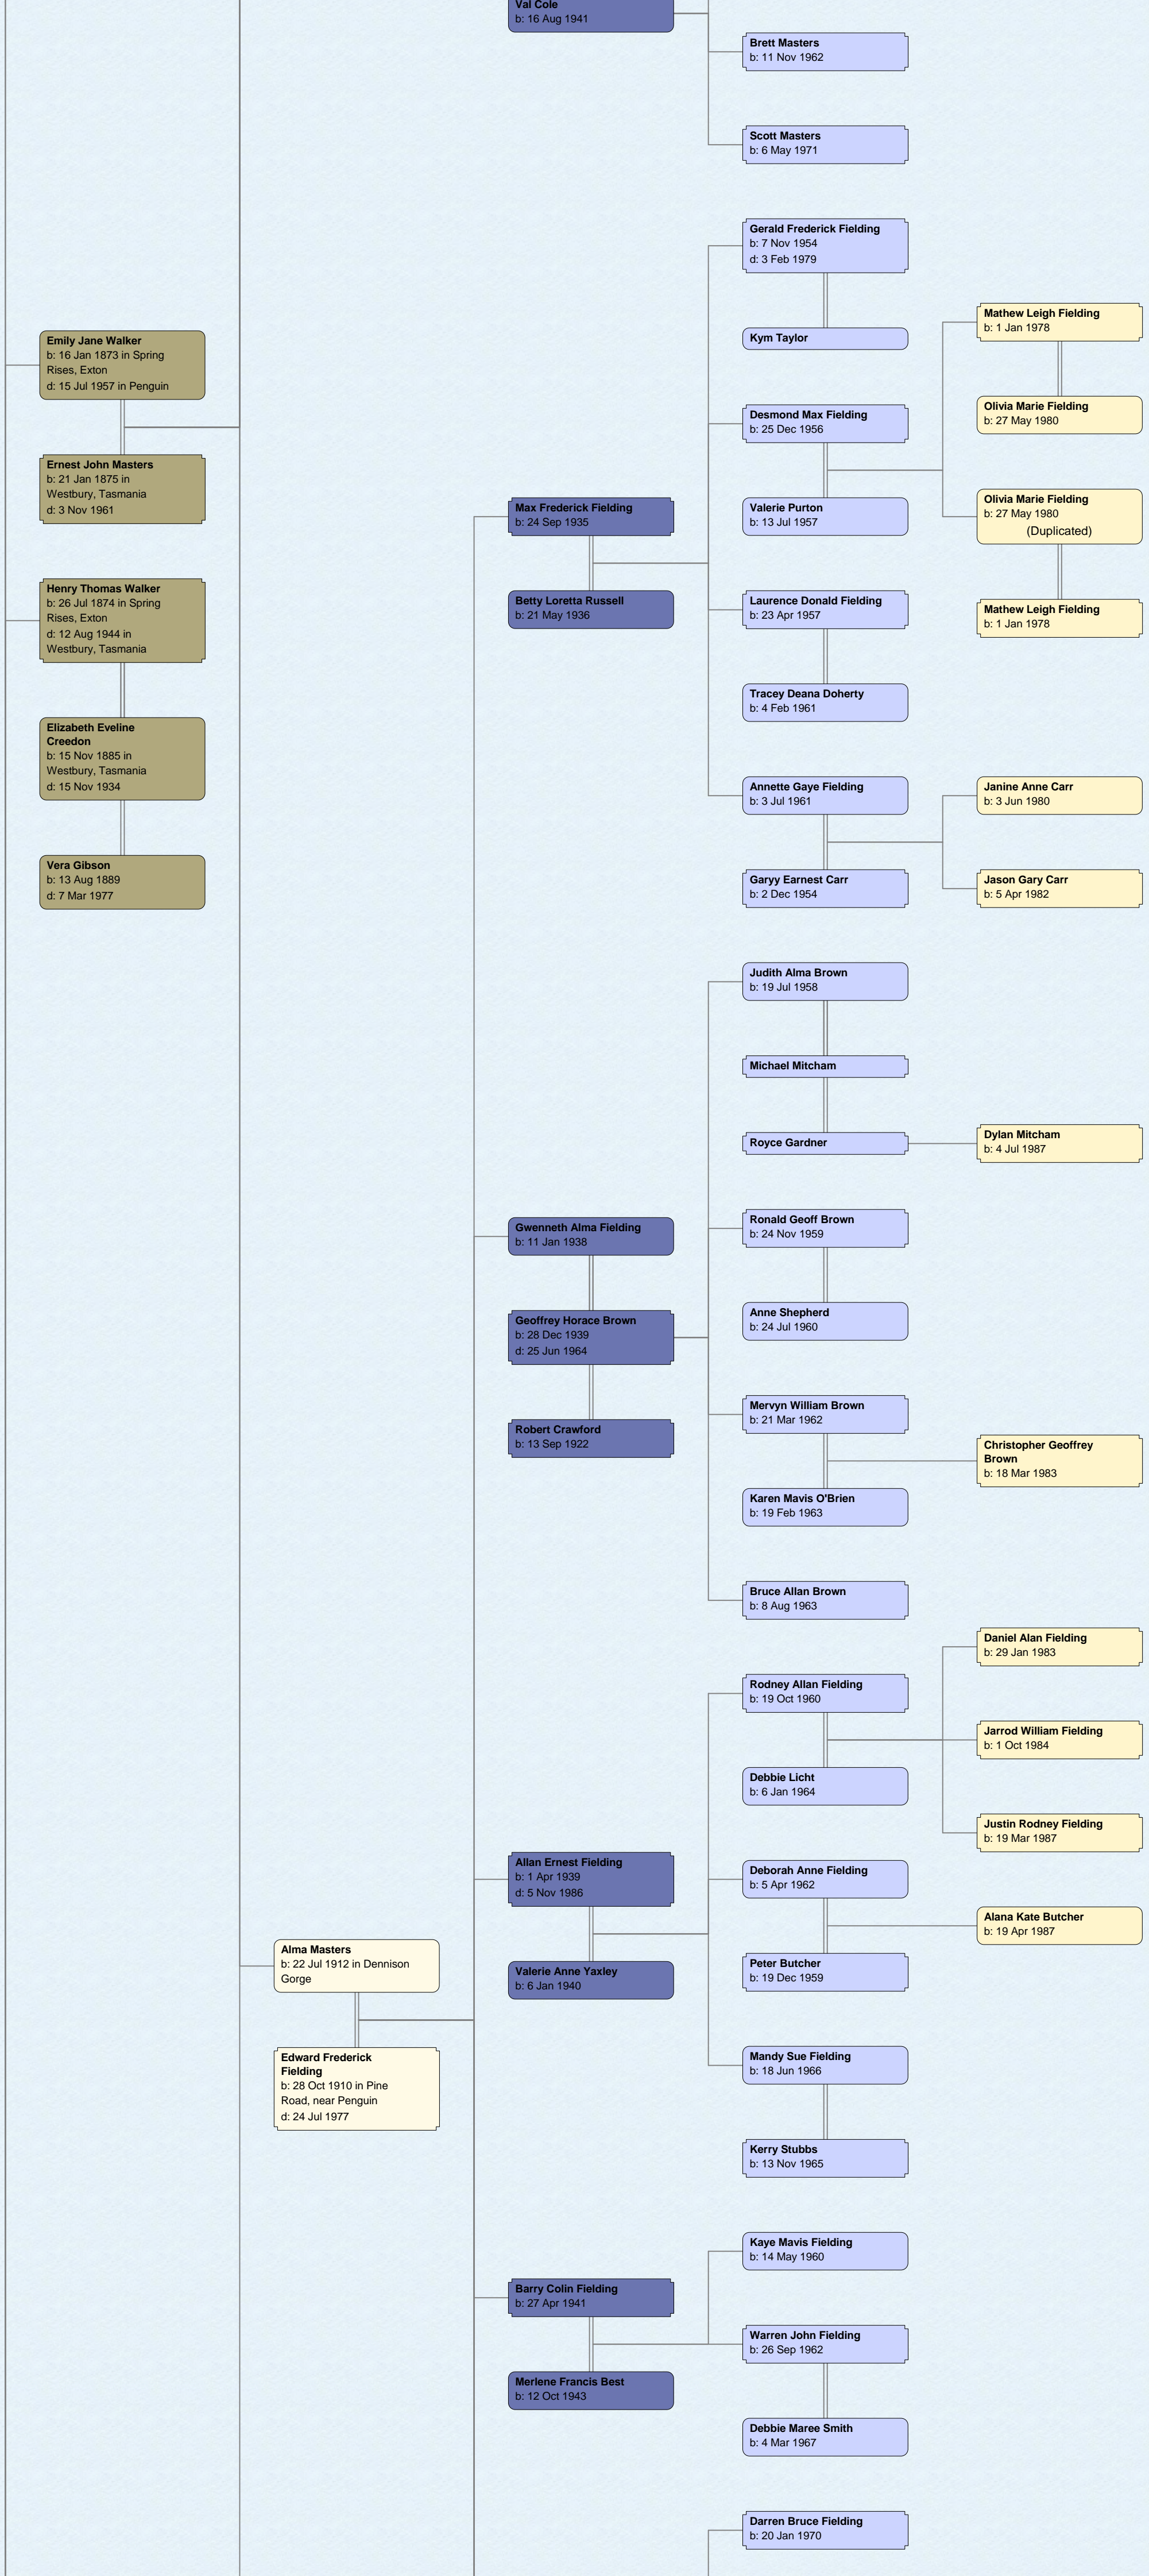

Descendants of Thomas Walker - www.cocker.id.au December 2014

Thomas Walker
b: 8 Feb 1848 in Greenhills, Hagley, Tasmania
d: 2 Dec 1926 in Spring Rises, Exton

Rebecca Badcock
b: 10 Aug 1848 in Clover Hill, Glenore, Tasmania
d: 24 Jul 1931

Stanley Samuel Walker
b: 3 Apr 1910 in Riana
d: 23 Dec 1981

Doris Emma Banham
b: 2 Apr 1913 in Penguin

Alice Mary Walker
b: 3 Dec 1911 in St. John Street, Launceston
d: 7 Jan 2002 in Somerset

Raynor Kitchener Young
b: 6 Feb 1910 in Spring Banks, Longford
d: 15 Mar 1984 in Deloraine, Tasmania