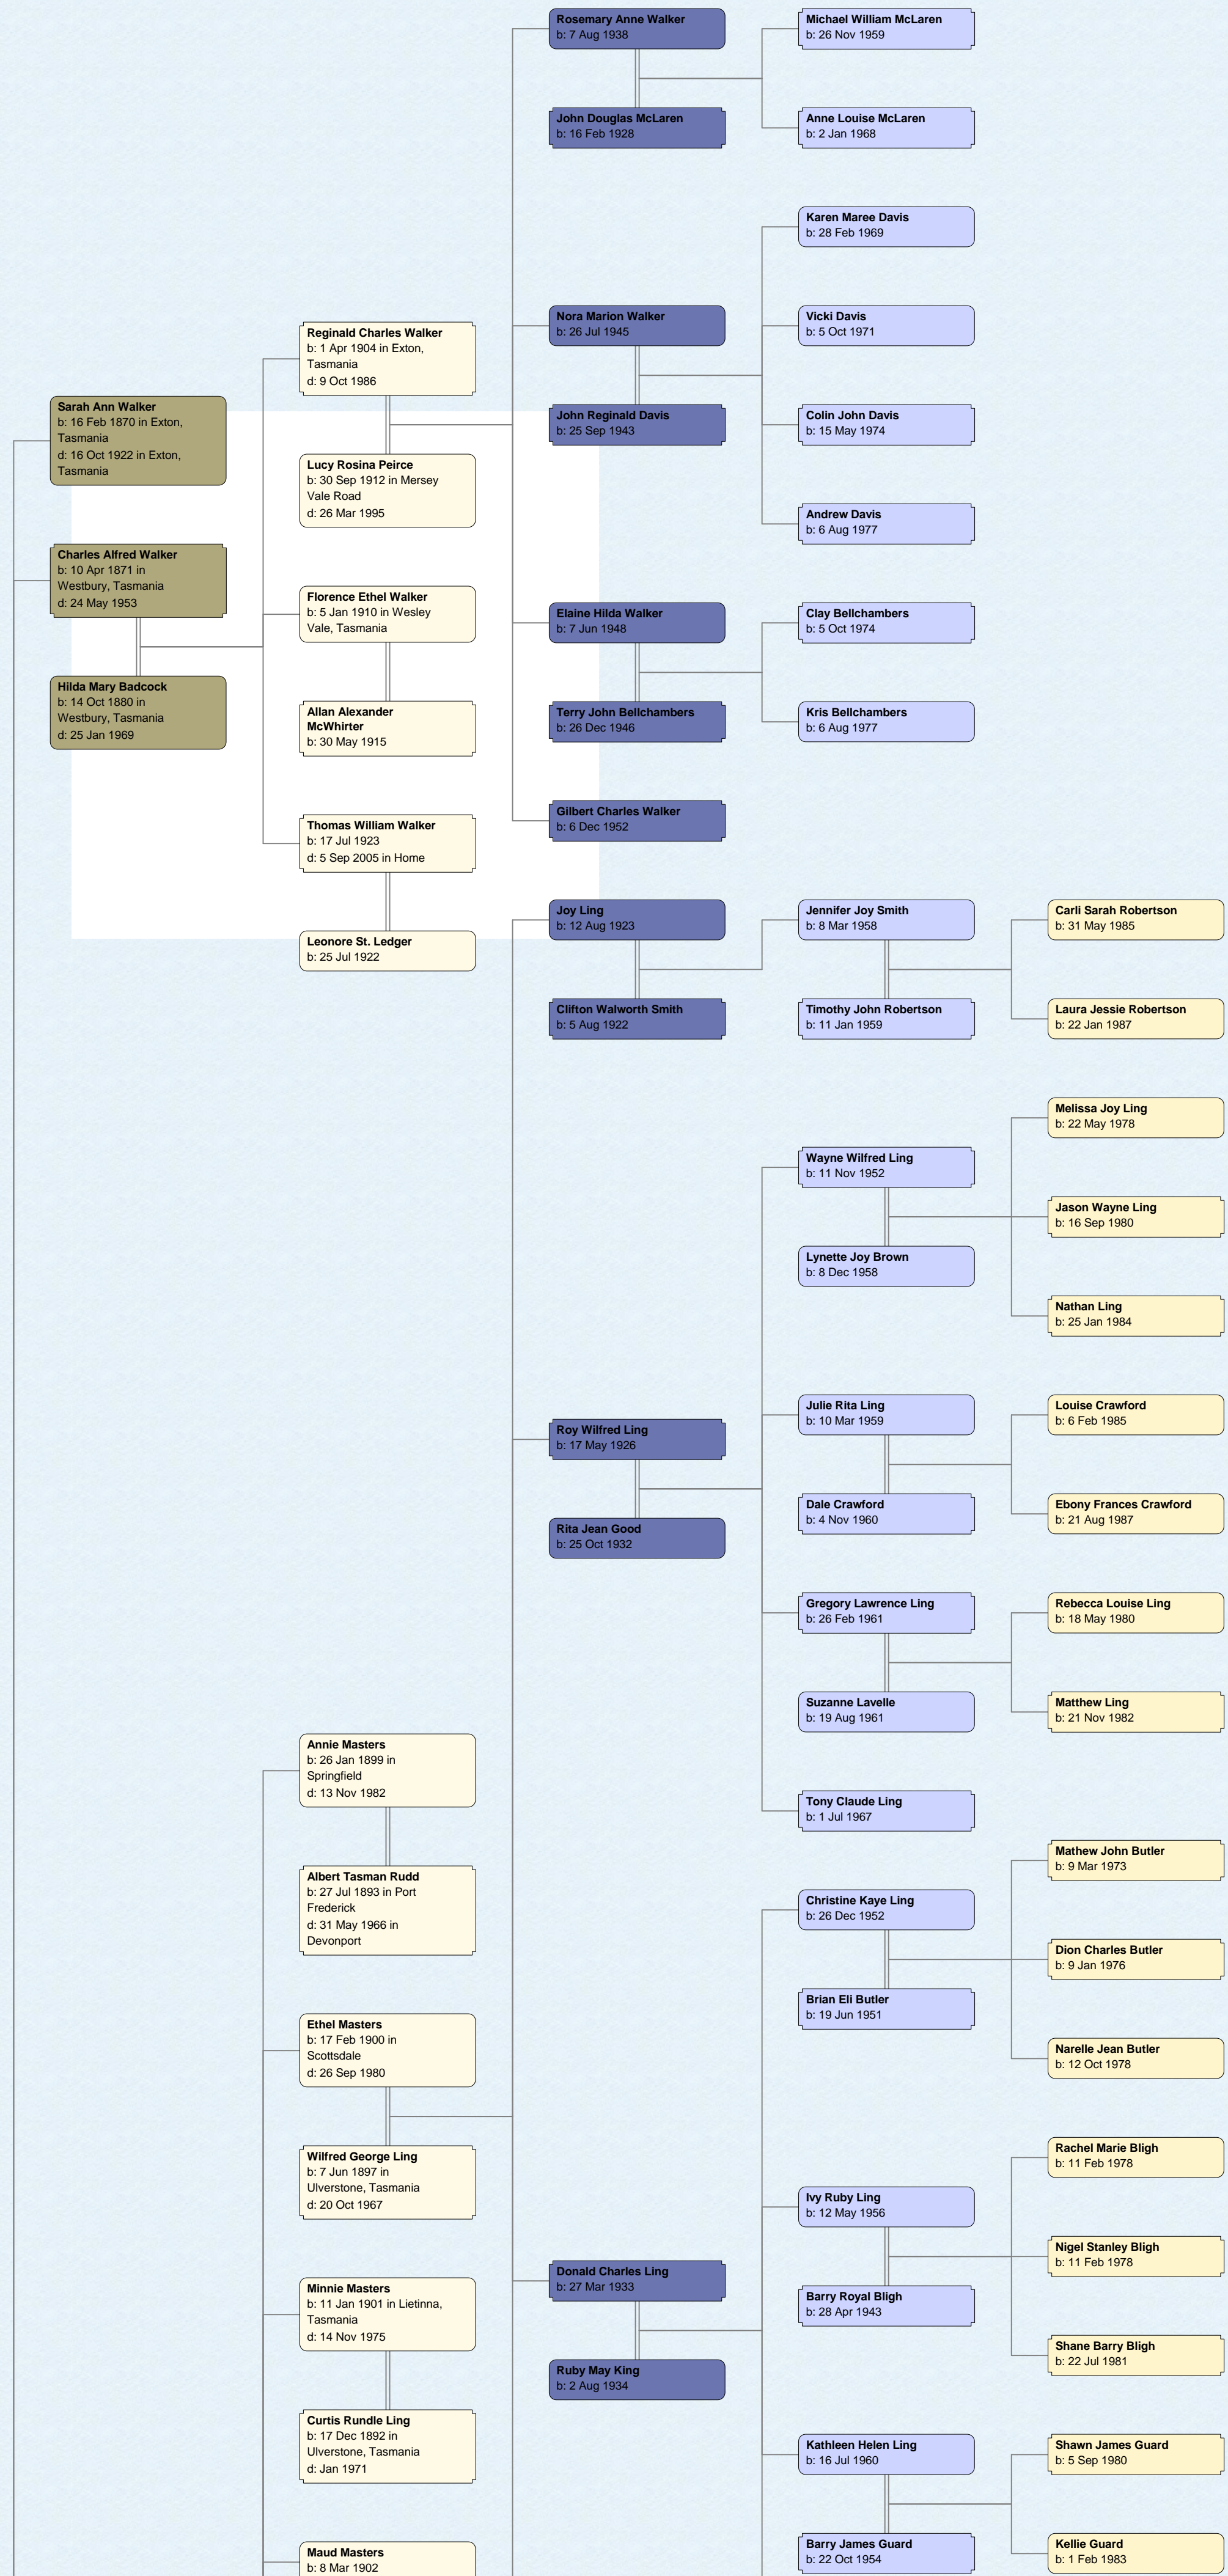

Descendants of Thomas Walker - www.cocker.id.au December 2014

Thomas Walker
b: 8 Feb 1848 in Greenhills, Hagley, Tasmania
d: 2 Dec 1926 in Spring Rises, Exton

Rebecca Badcock
b: 10 Aug 1848 in Clover Hill, Glenore, Tasmania
d: 24 Jul 1931

Stanley Samuel Walker
b: 3 Apr 1910 in Riana
d: 23 Dec 1981

Doris Emma Banham
b: 2 Apr 1913 in Penguin

Alice Mary Walker
b: 3 Dec 1911 in St. John Street, Launceston
d: 7 Jan 2002 in Somerset

Raynor Kitchener Young
b: 6 Feb 1910 in Spring Banks, Longford
d: 15 Mar 1984 in Deloraine, Tasmania