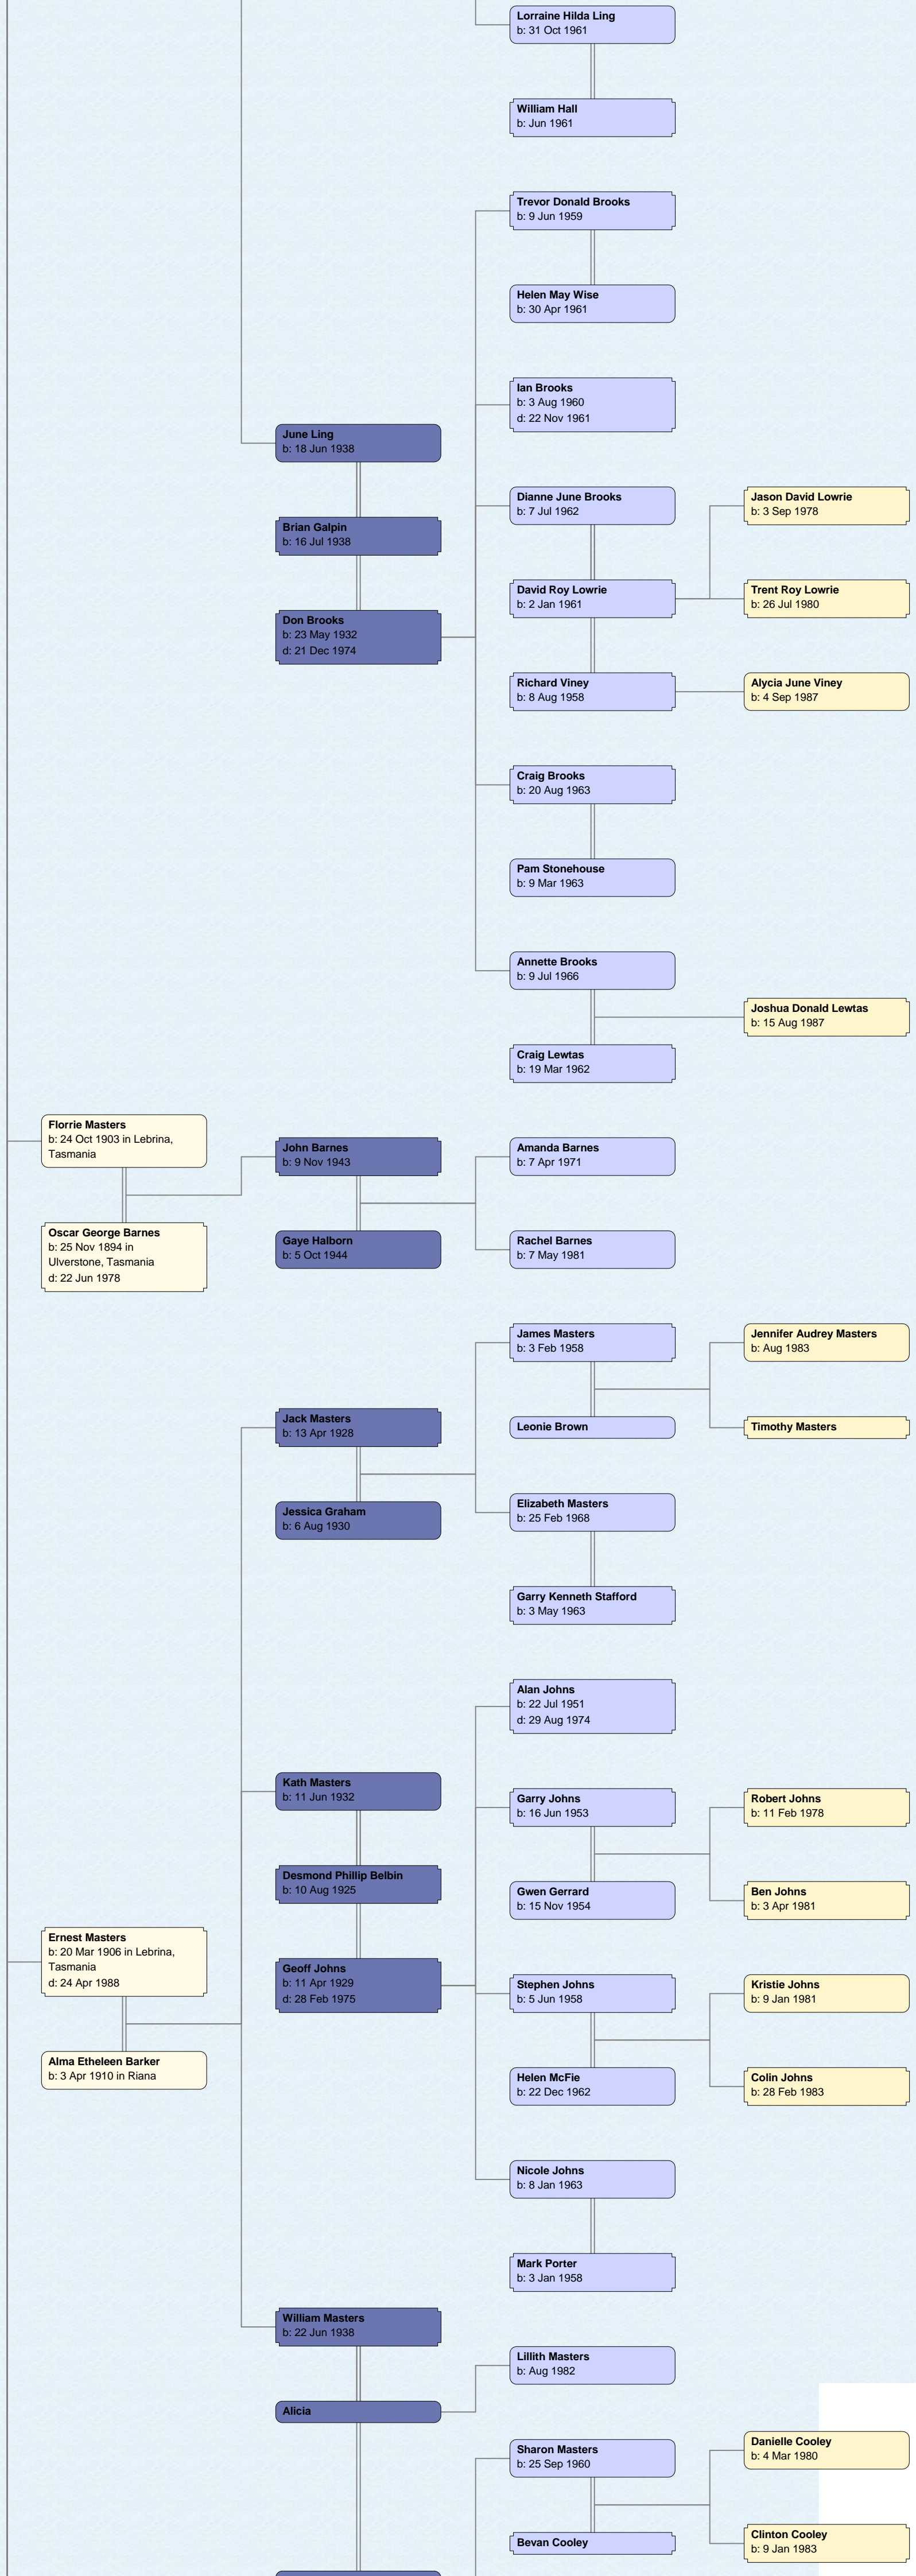

Descendants of Thomas Walker - www.cocker.id.au December 2014

Thomas Walker
b: 8 Feb 1848 in Greenhills, Hagley, Tasmania
d: 2 Dec 1926 in Spring Rises, Exton

Rebecca Badcock
b: 10 Aug 1848 in Clover Hill, Glenore, Tasmania
d: 24 Jul 1931

Stanley Samuel Walker
b: 3 Apr 1910 in Riana
d: 23 Dec 1981

Doris Emma Banham
b: 2 Apr 1913 in Penguin

Alice Mary Walker
b: 3 Dec 1911 in St. John Street, Launceston
d: 7 Jan 2002 in Somerset

Raynor Kitchener Young
b: 6 Feb 1910 in Spring Banks, Longford
d: 15 Mar 1984 in Deloraine, Tasmania