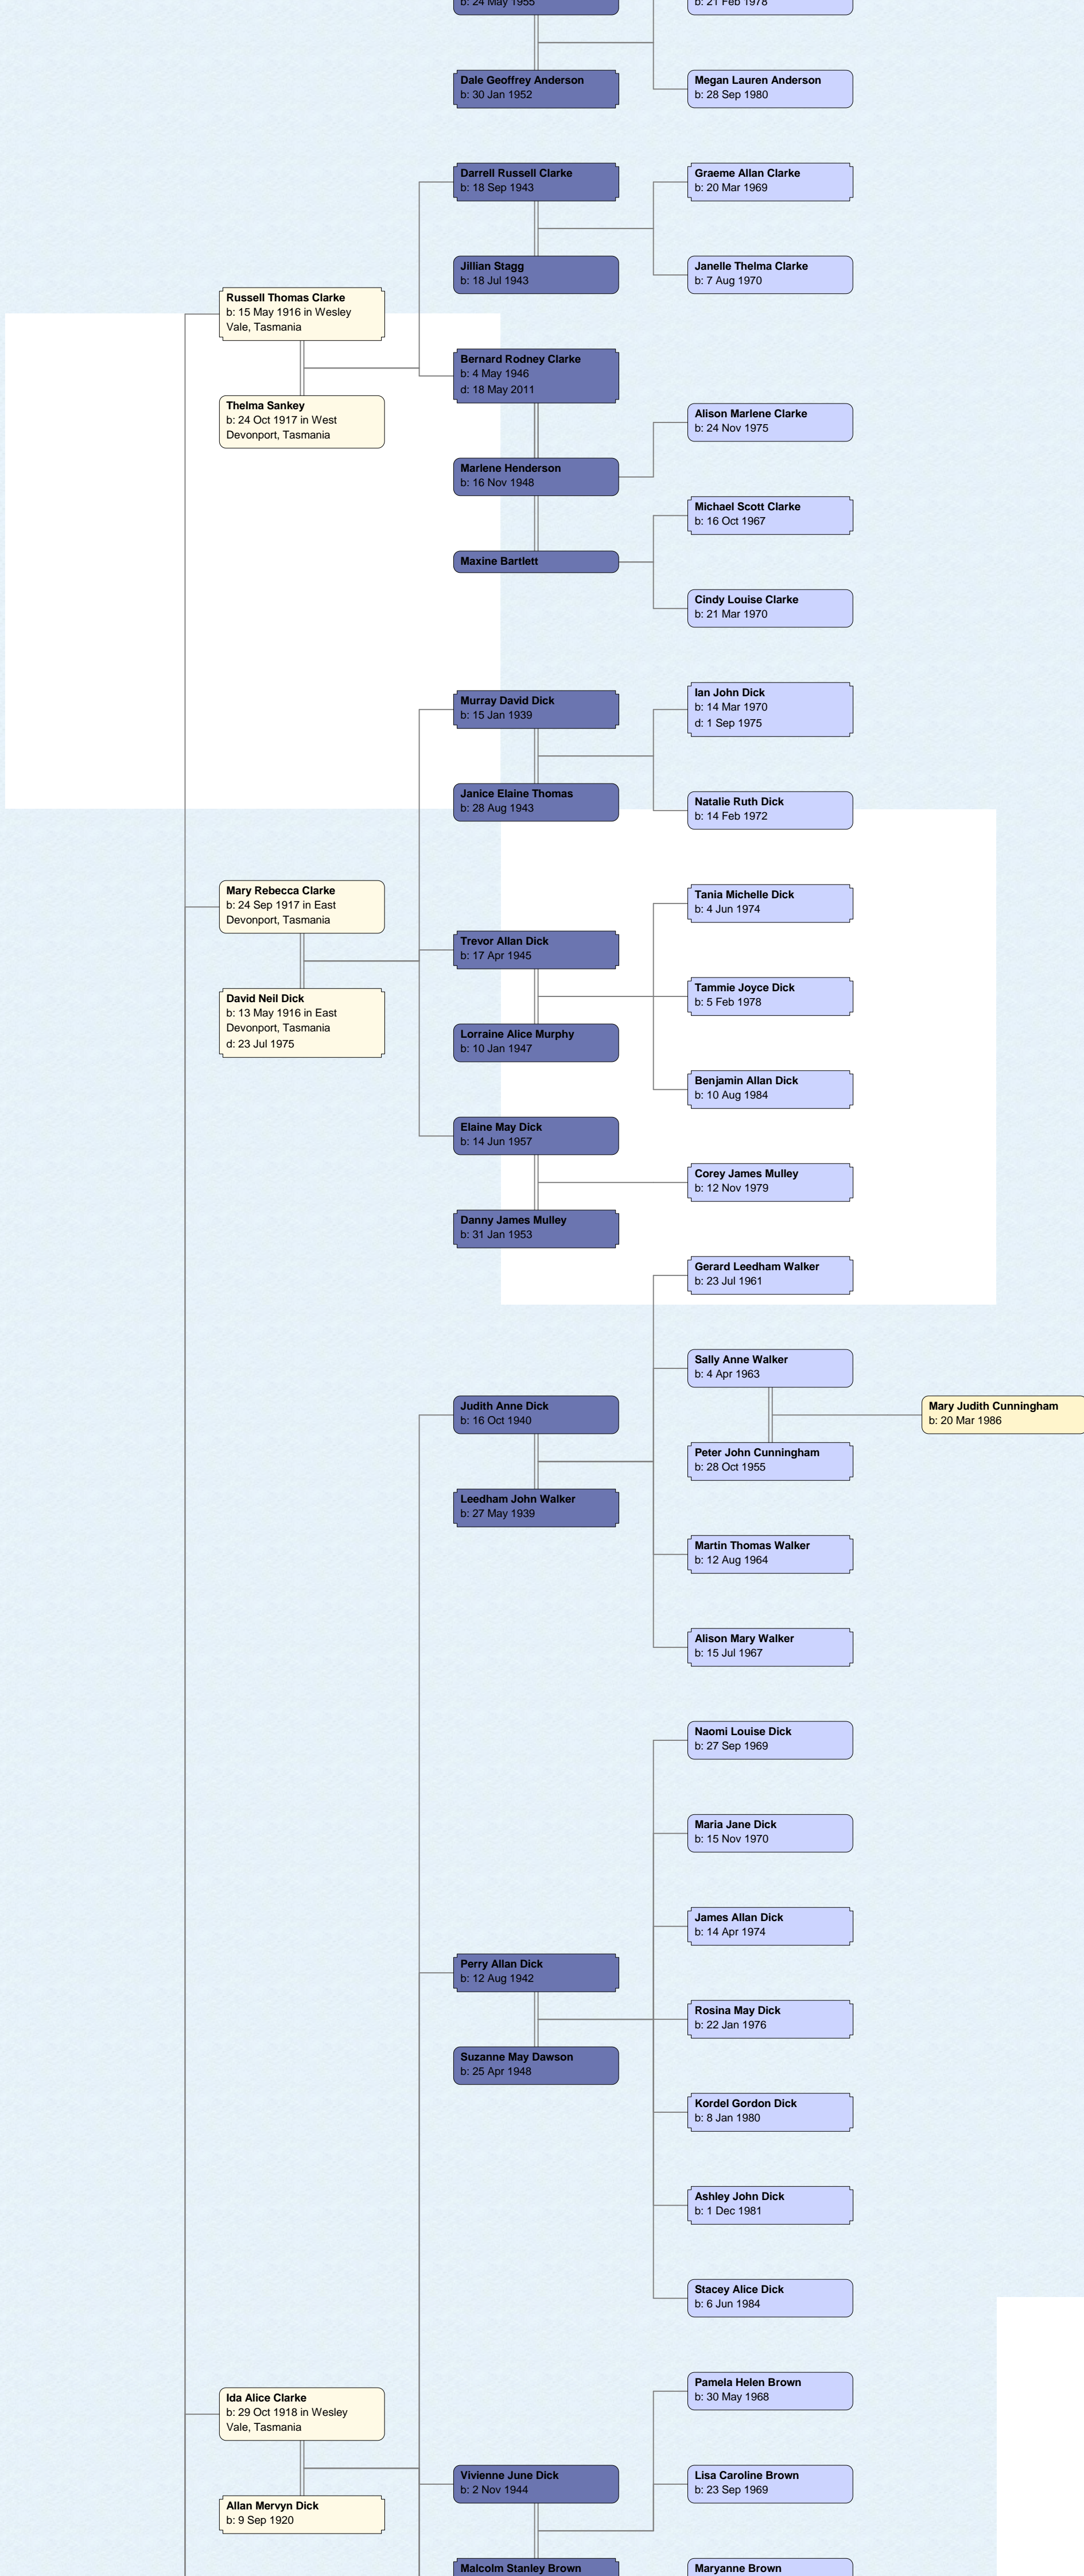

Kym Maree Wilson
b: 24 Sep 1981

Gertrude Amy Walker
b: 19 Dec 1886 in Westbury, Tasmania
d: 17 Jan 1974

Thomas Clarke
b: 6 Oct 1885
d: 30 Jul 1968

b: 14 Apr 1943

b: 18 Feb 1972

Nicholas Wesley Brown
b: 24 Sep 1973