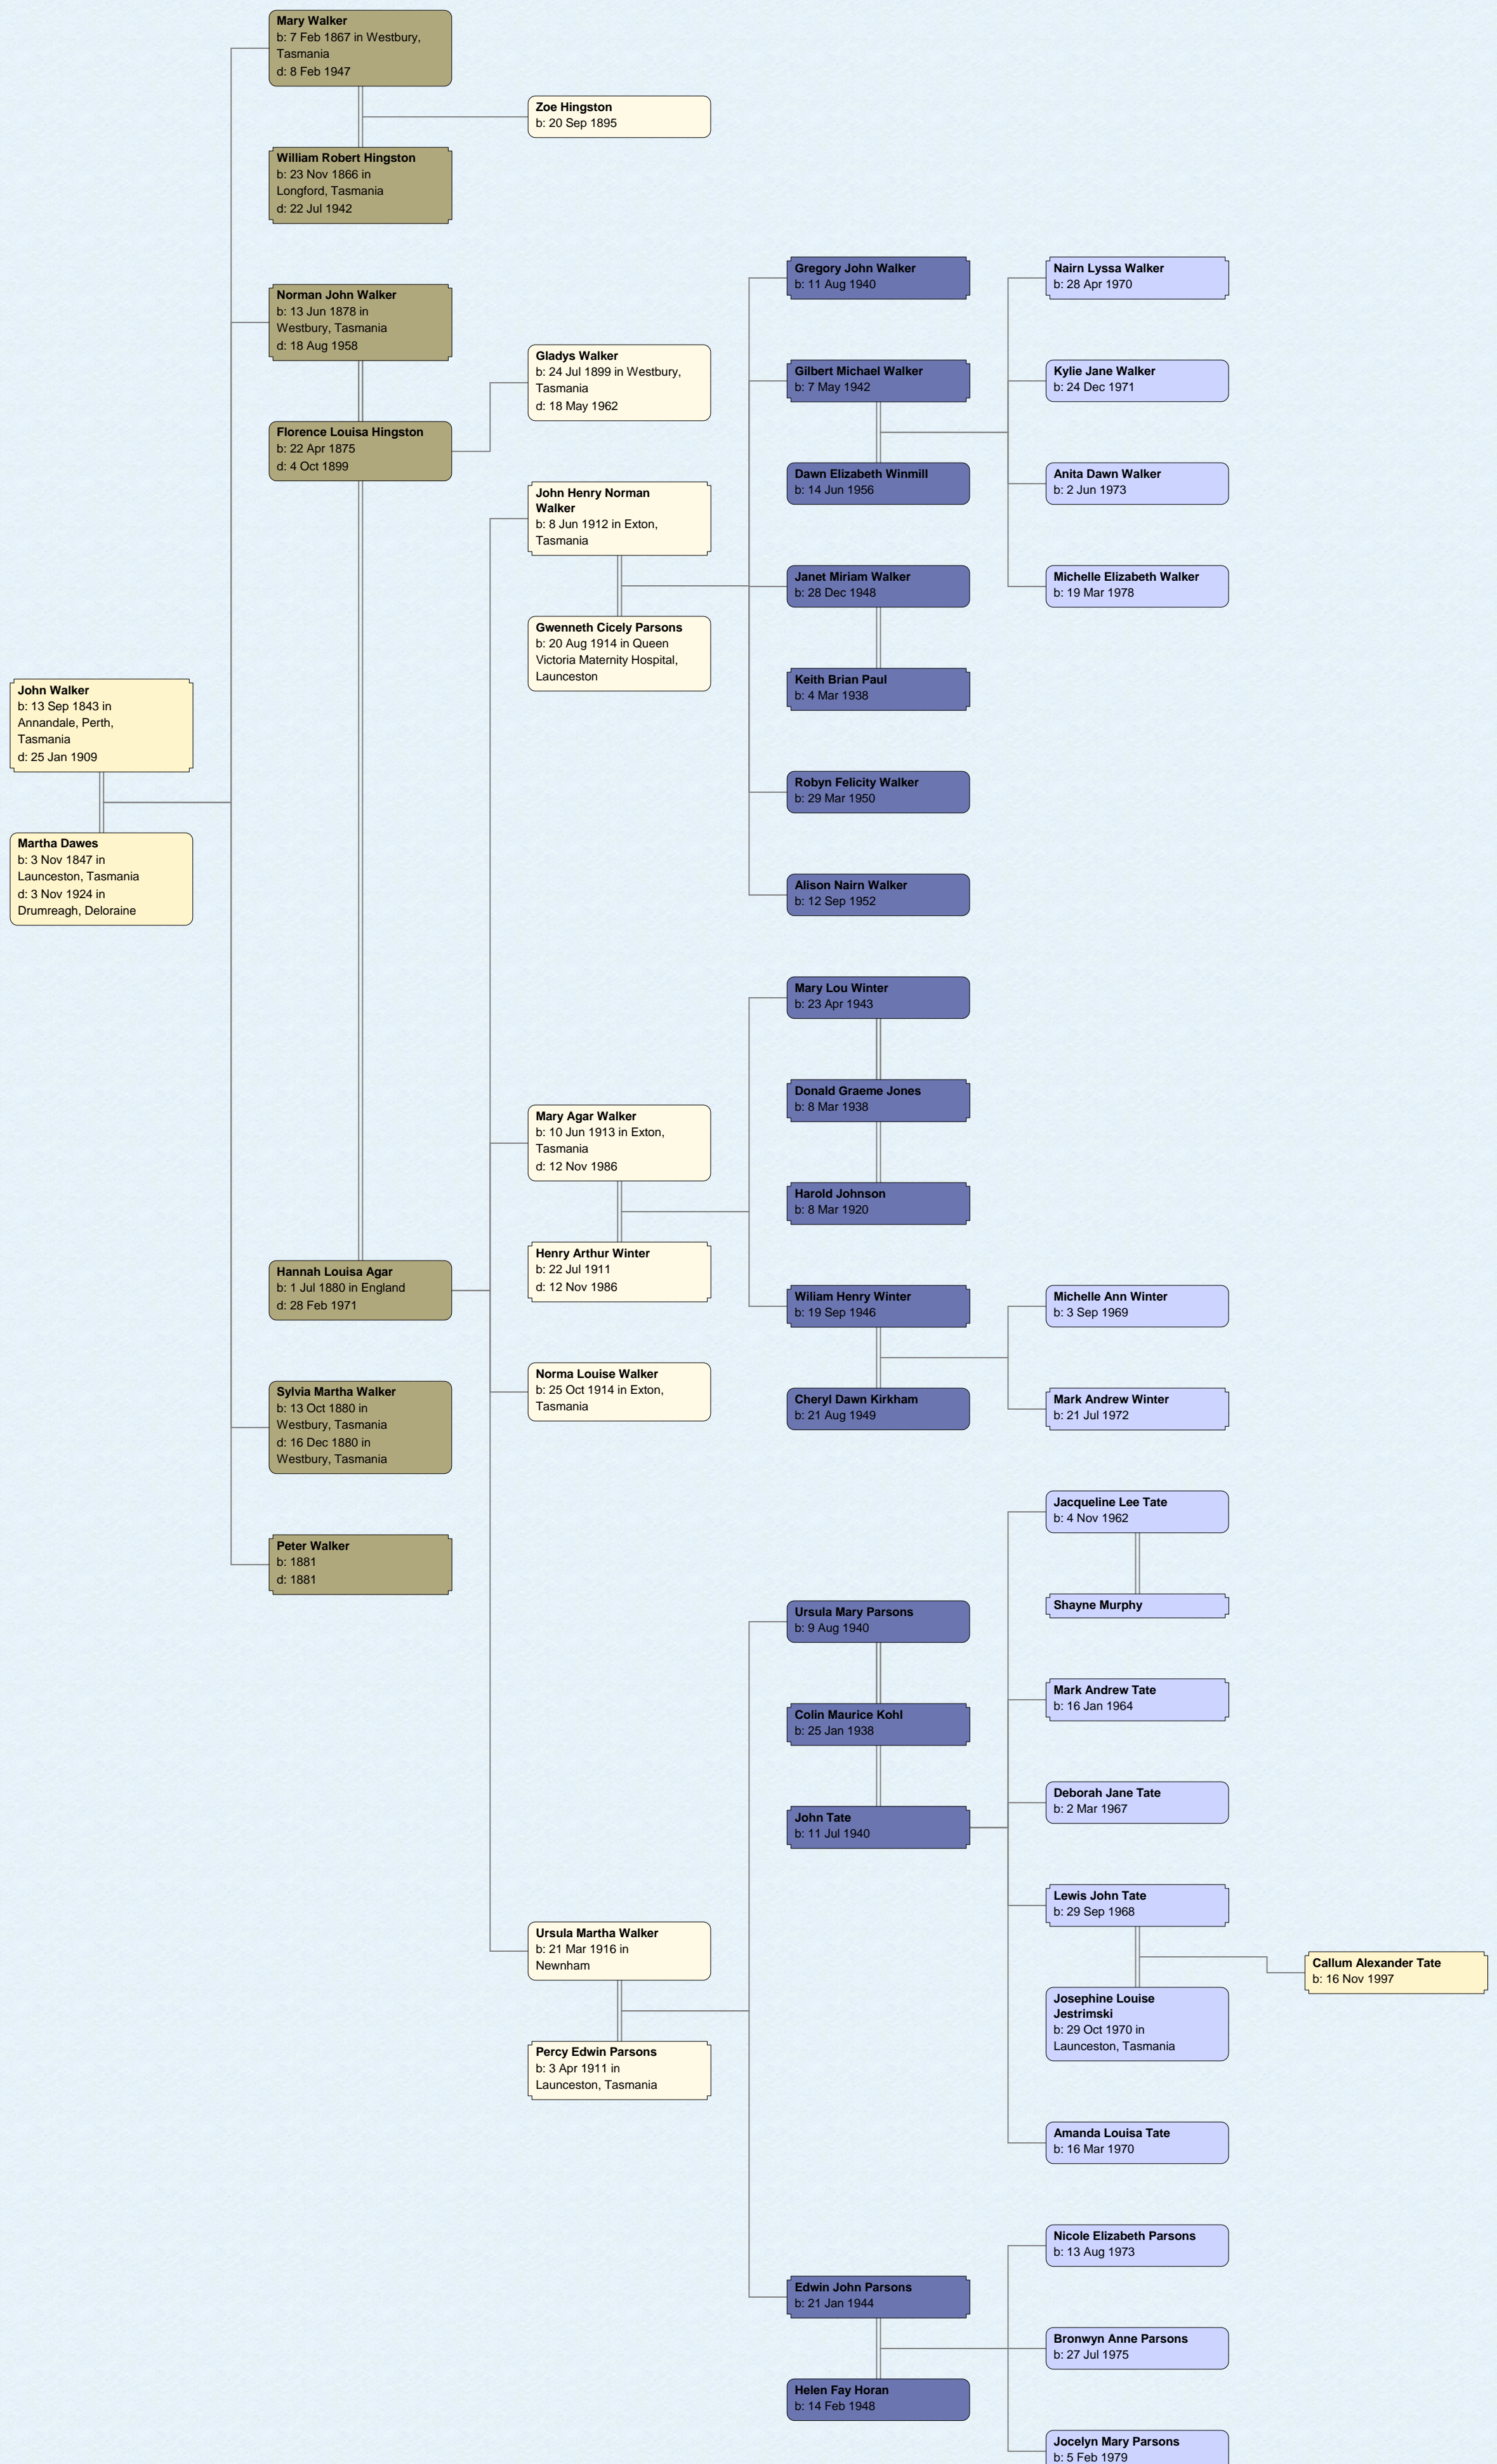

Descendants of John Walker