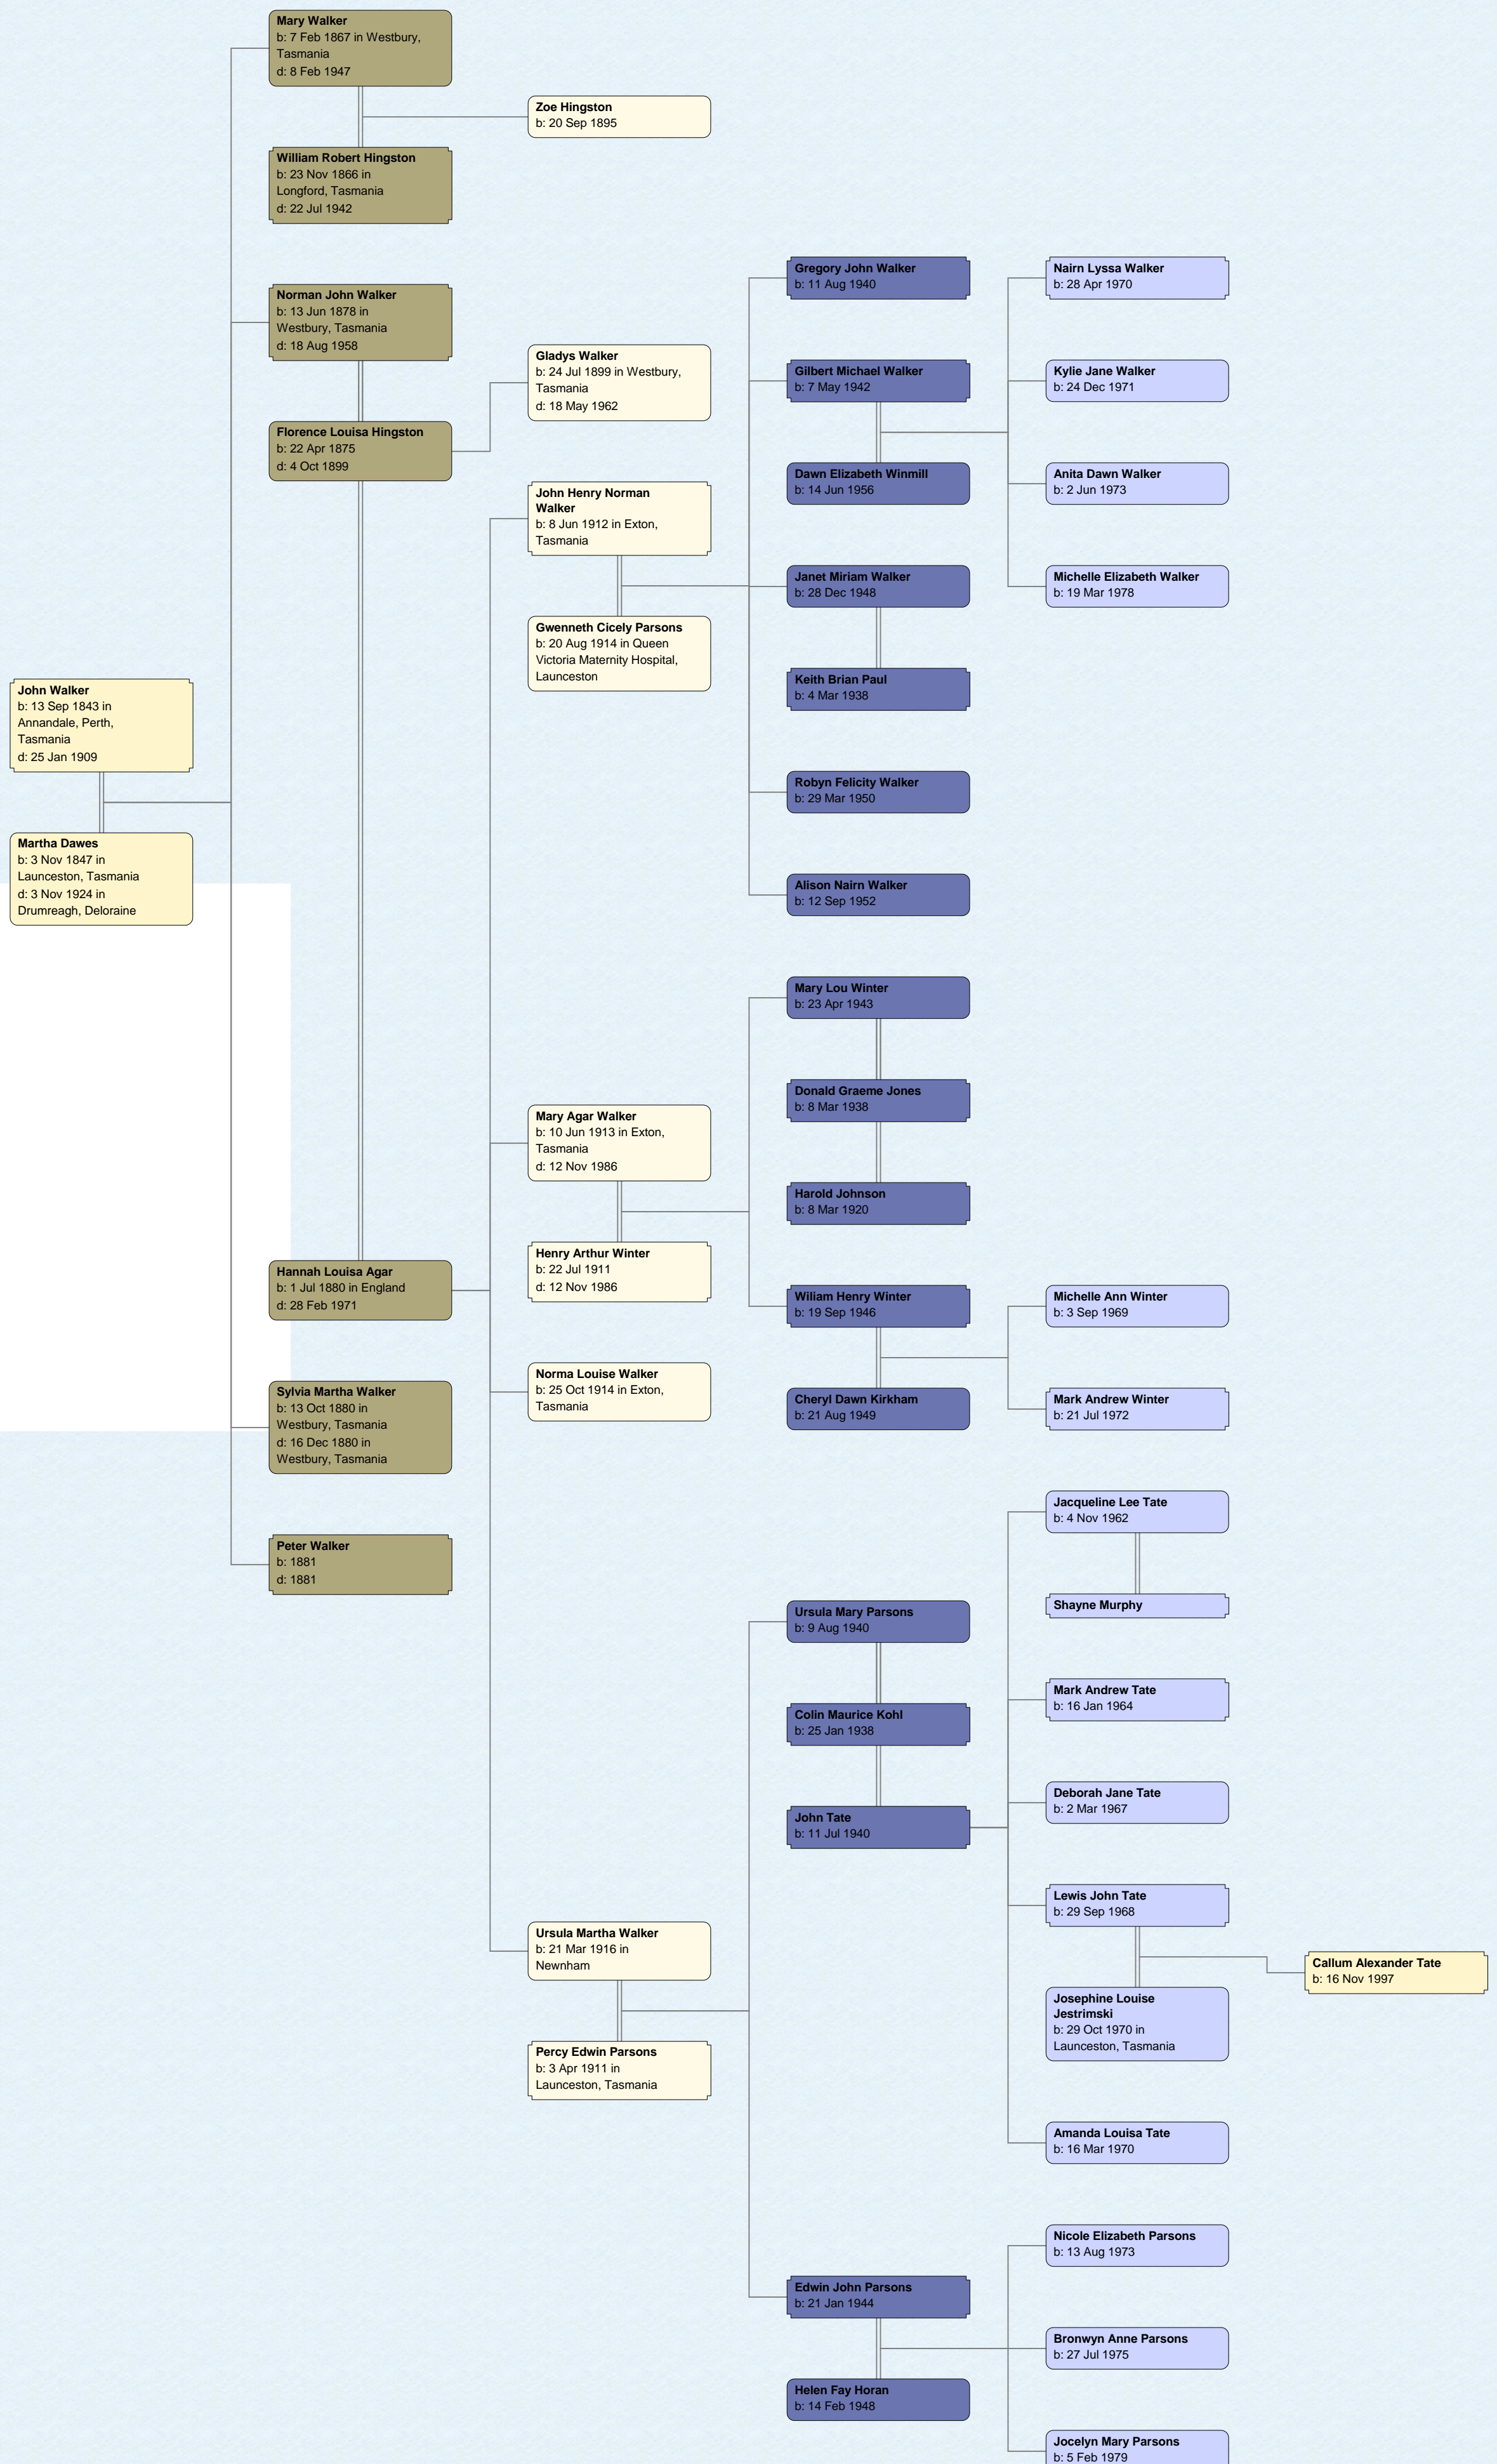

Descendants of John Walker