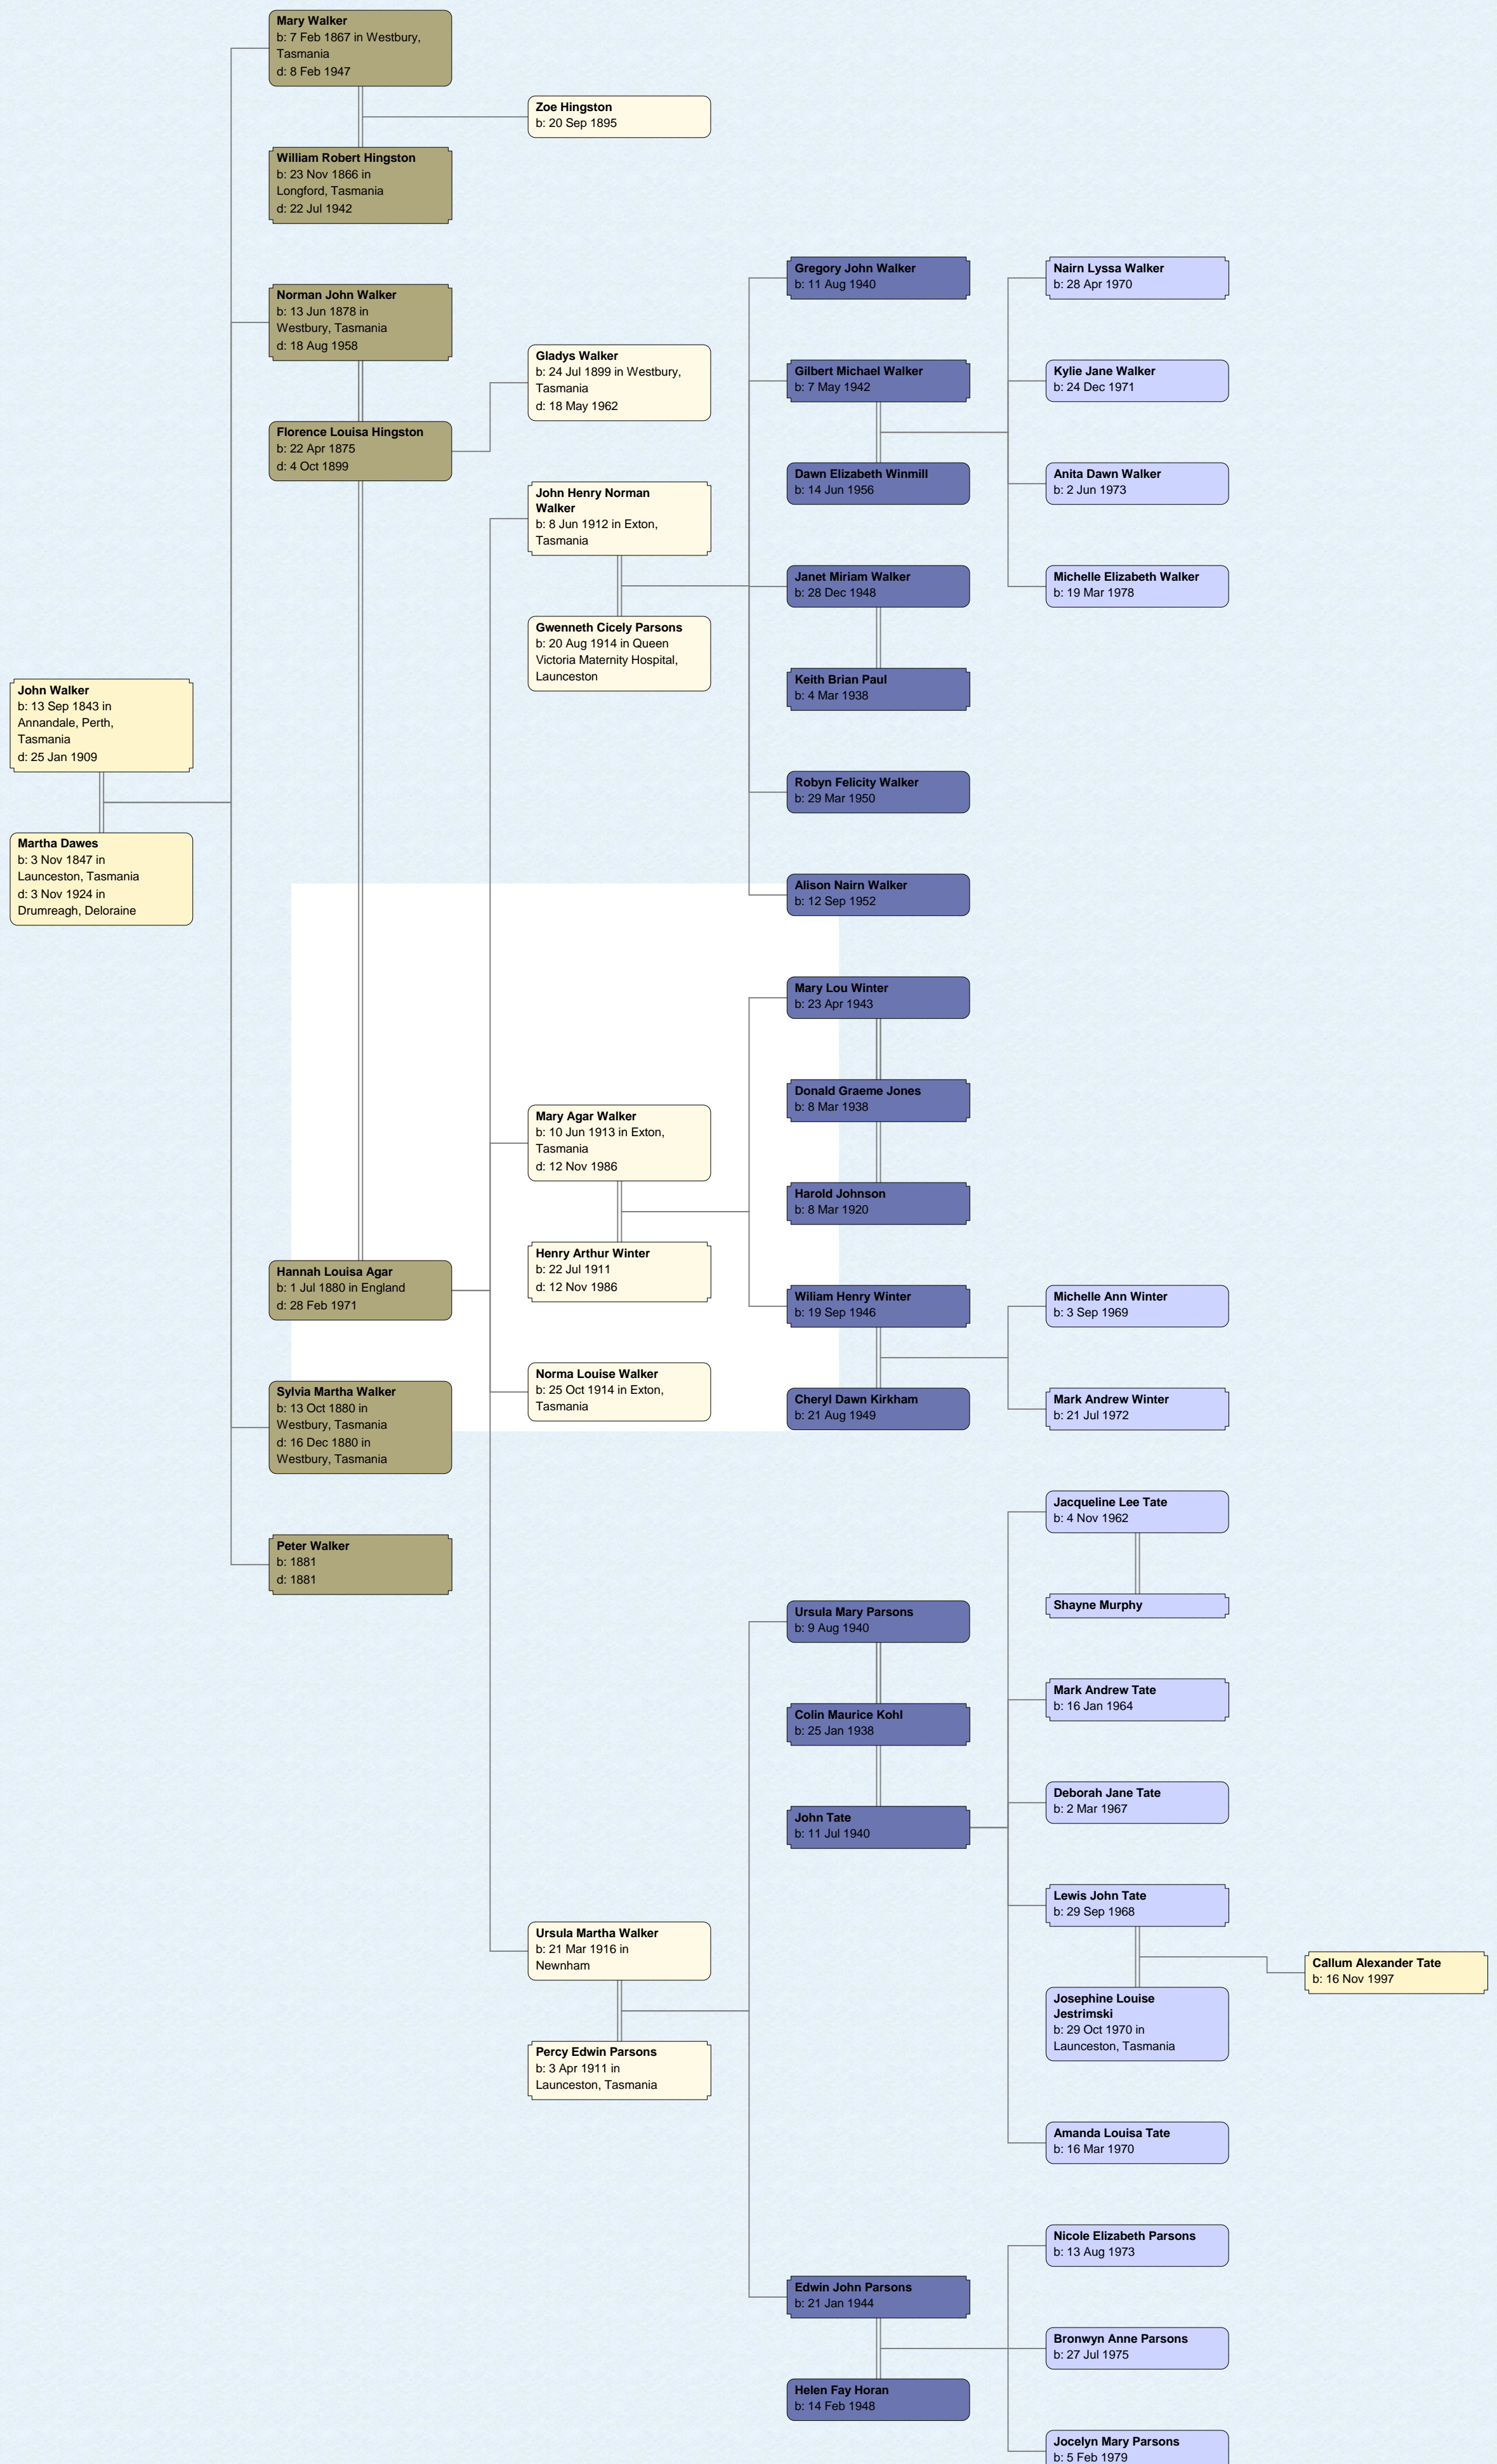

Carolyn Sheree Walker
b: 7 Jun 1969

Michelle Louise Walker
b: 20 Mar 1972

Linda Nicole Walker
b: 15 Aug 1974

Robyn Renee Walker
b: 24 Aug 1977

Suzanne Elise Walker
b: 15 May 1981

Kathryn Helene Walker
b: 25 Feb 1984

Alison Maree Walker
b: 4 Nov 1973

Elsie Isobel Walker
b: 6 Dec 1915

Eric George Holloway
b: 22 Dec 1916

Walter Samuel Walker
b: 26 Jul 1890 in Westbury, Tasmania
d: 6 Mar 1968

Isobel Kaine
b: 12 Sep 1890 in Ulverstone, Tasmania
d: 6 Feb 1966

Descendants of John Walker

Descendants of John Walker

Descendants of John Walker

Descendants of John Walker

Descendants of John Walker

Descendants of John Walker

Descendants of John Walker

Descendants of John Walker