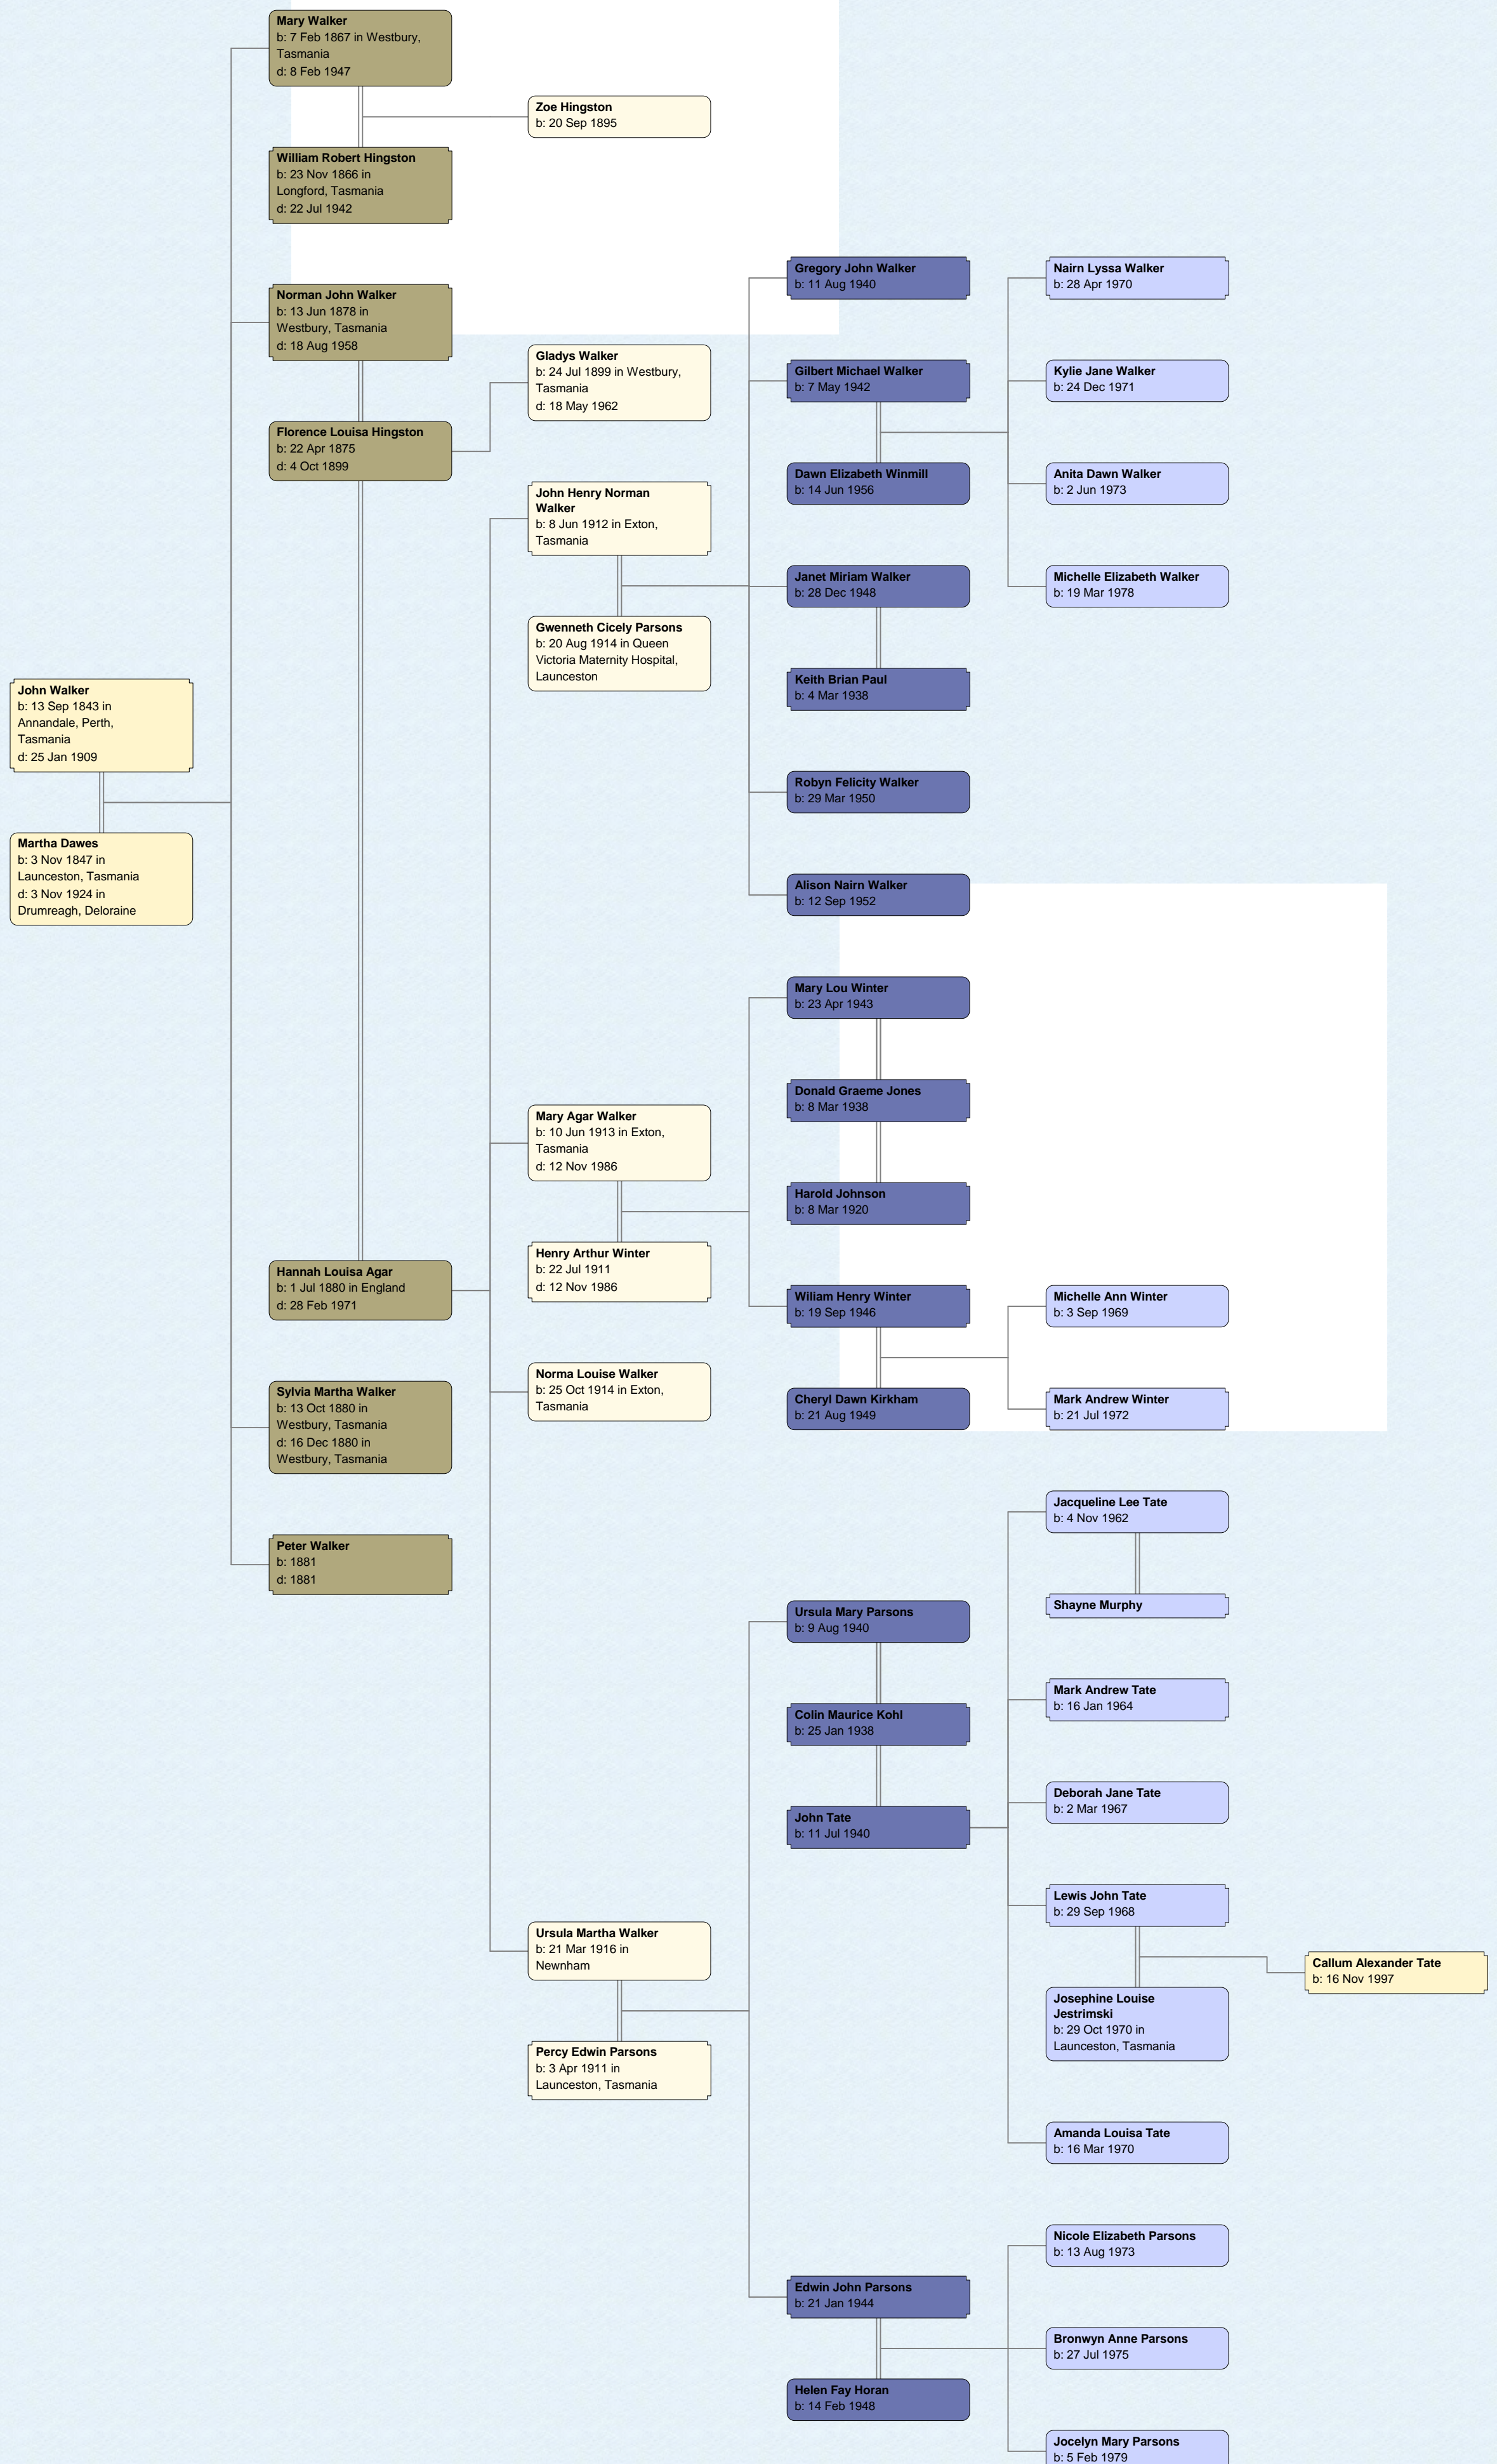

Descendants of John Walker