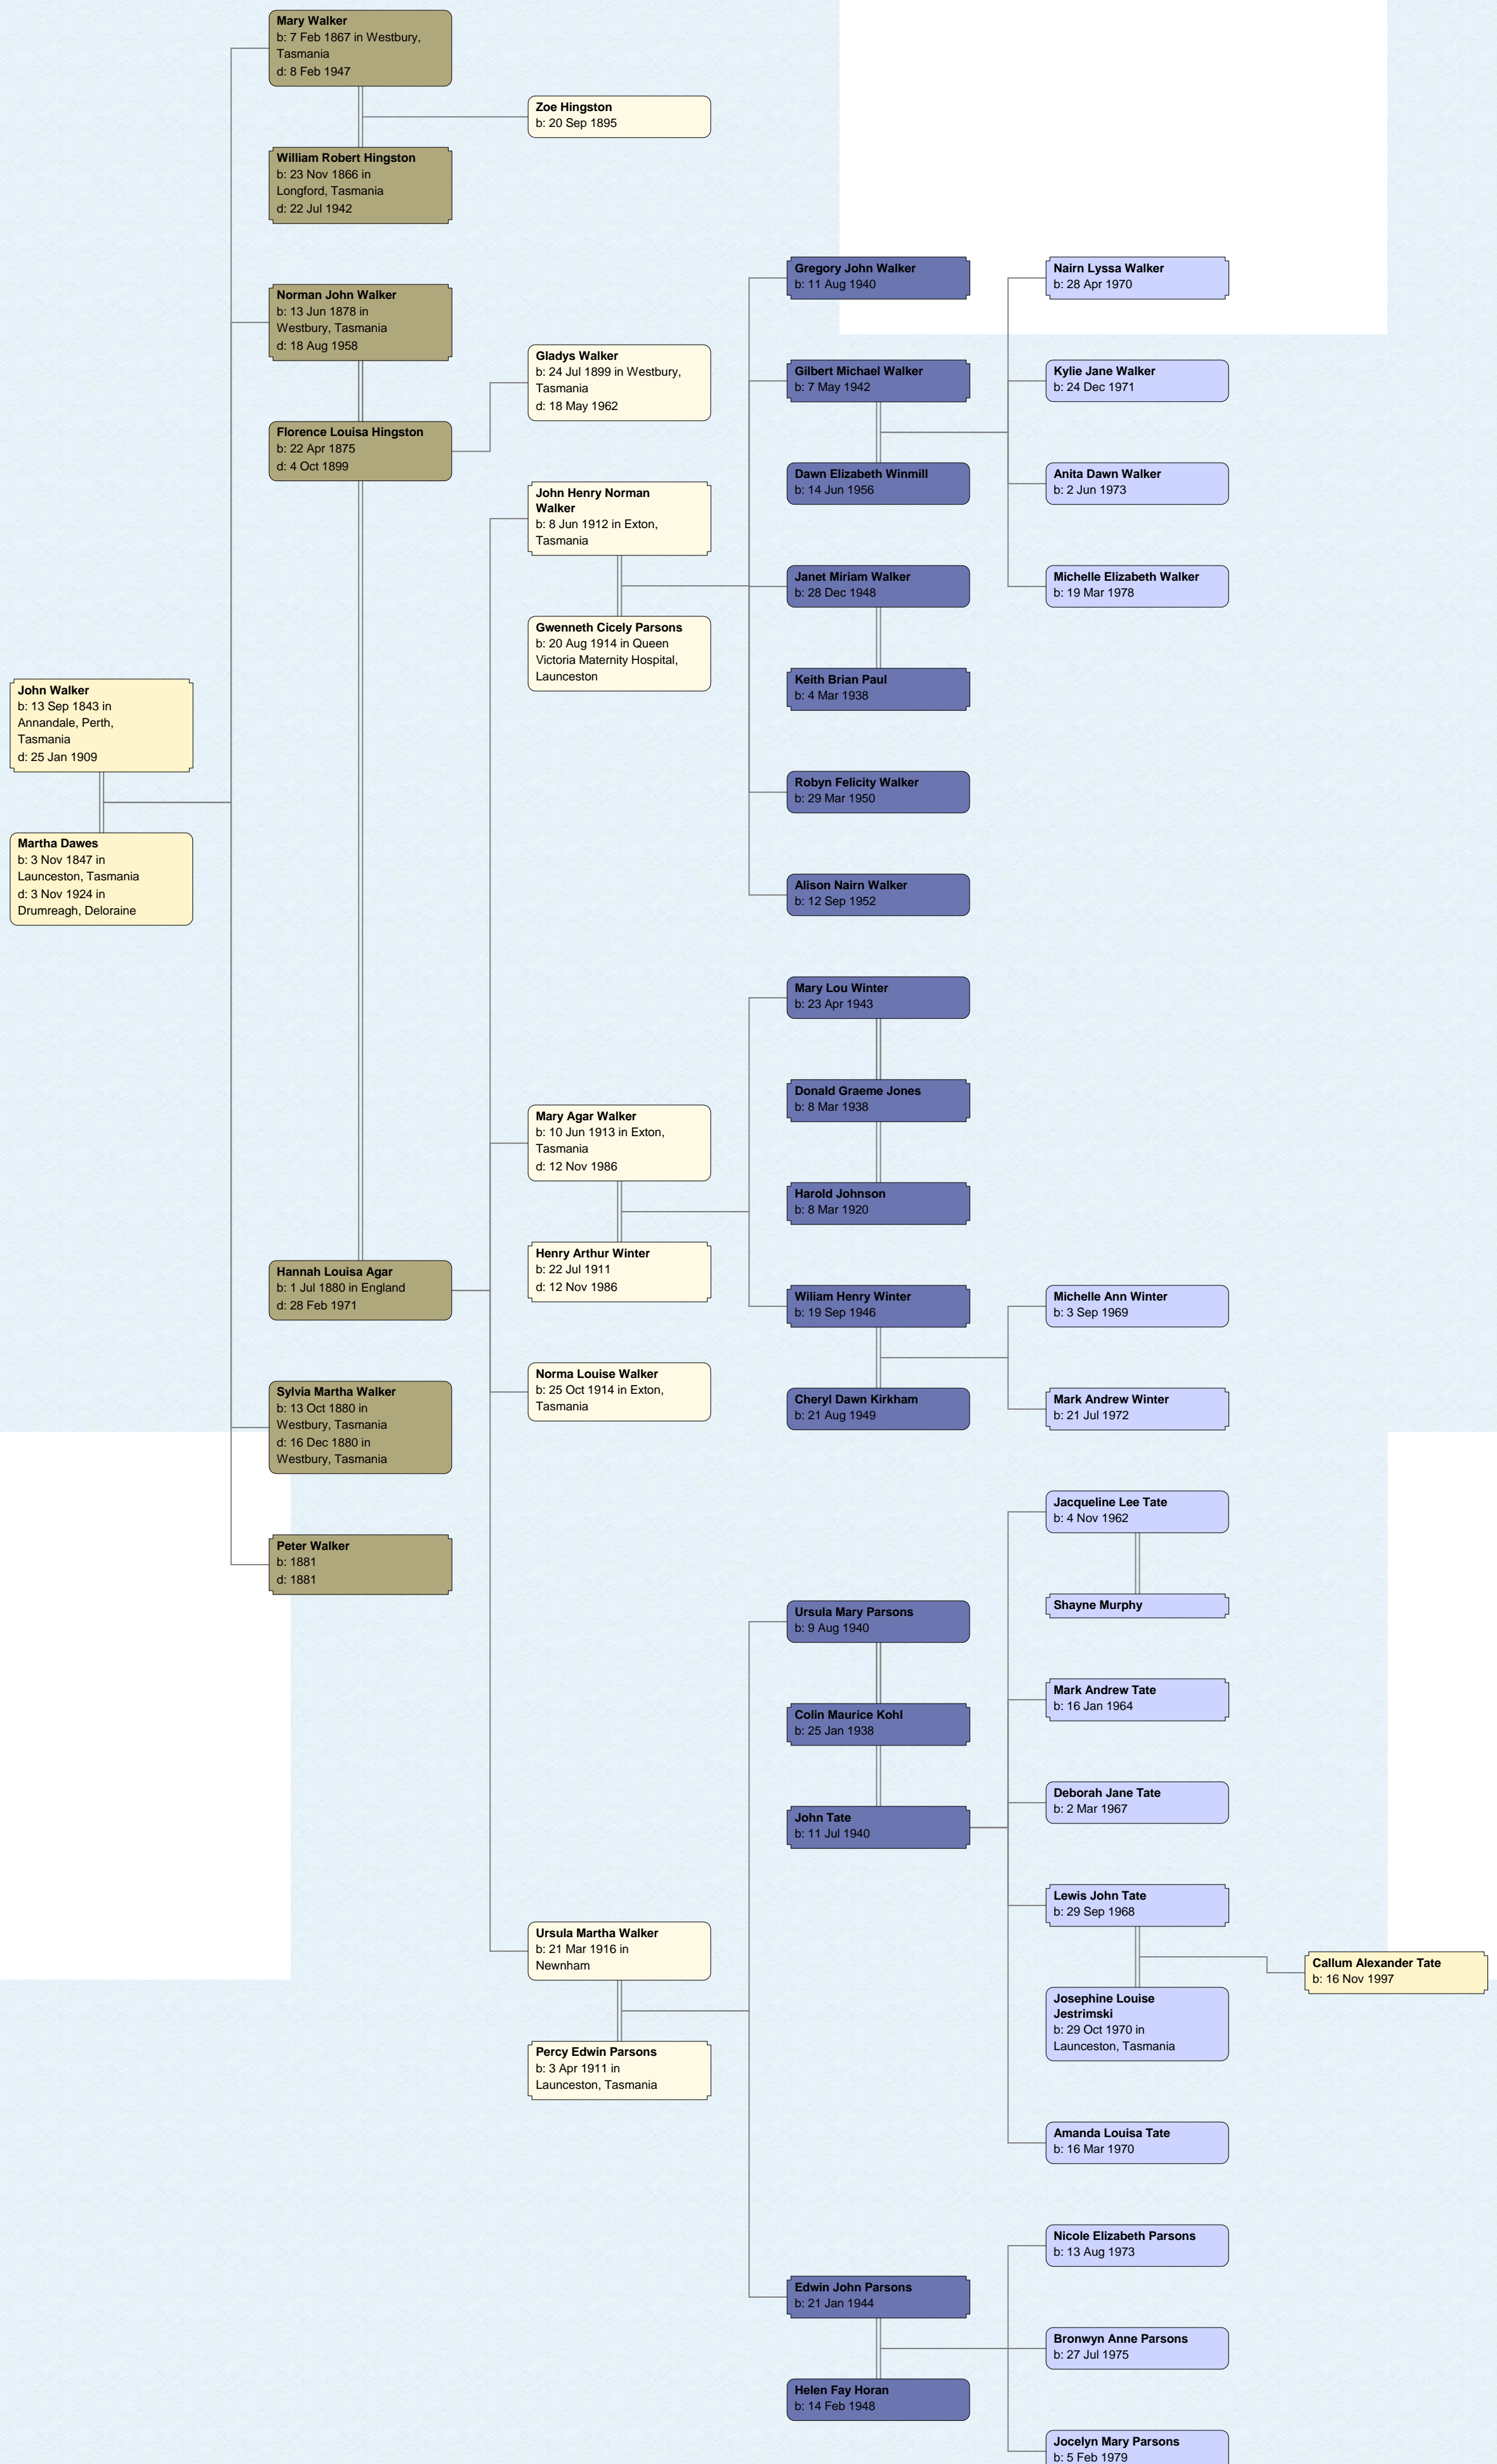

Descendants of John Walker