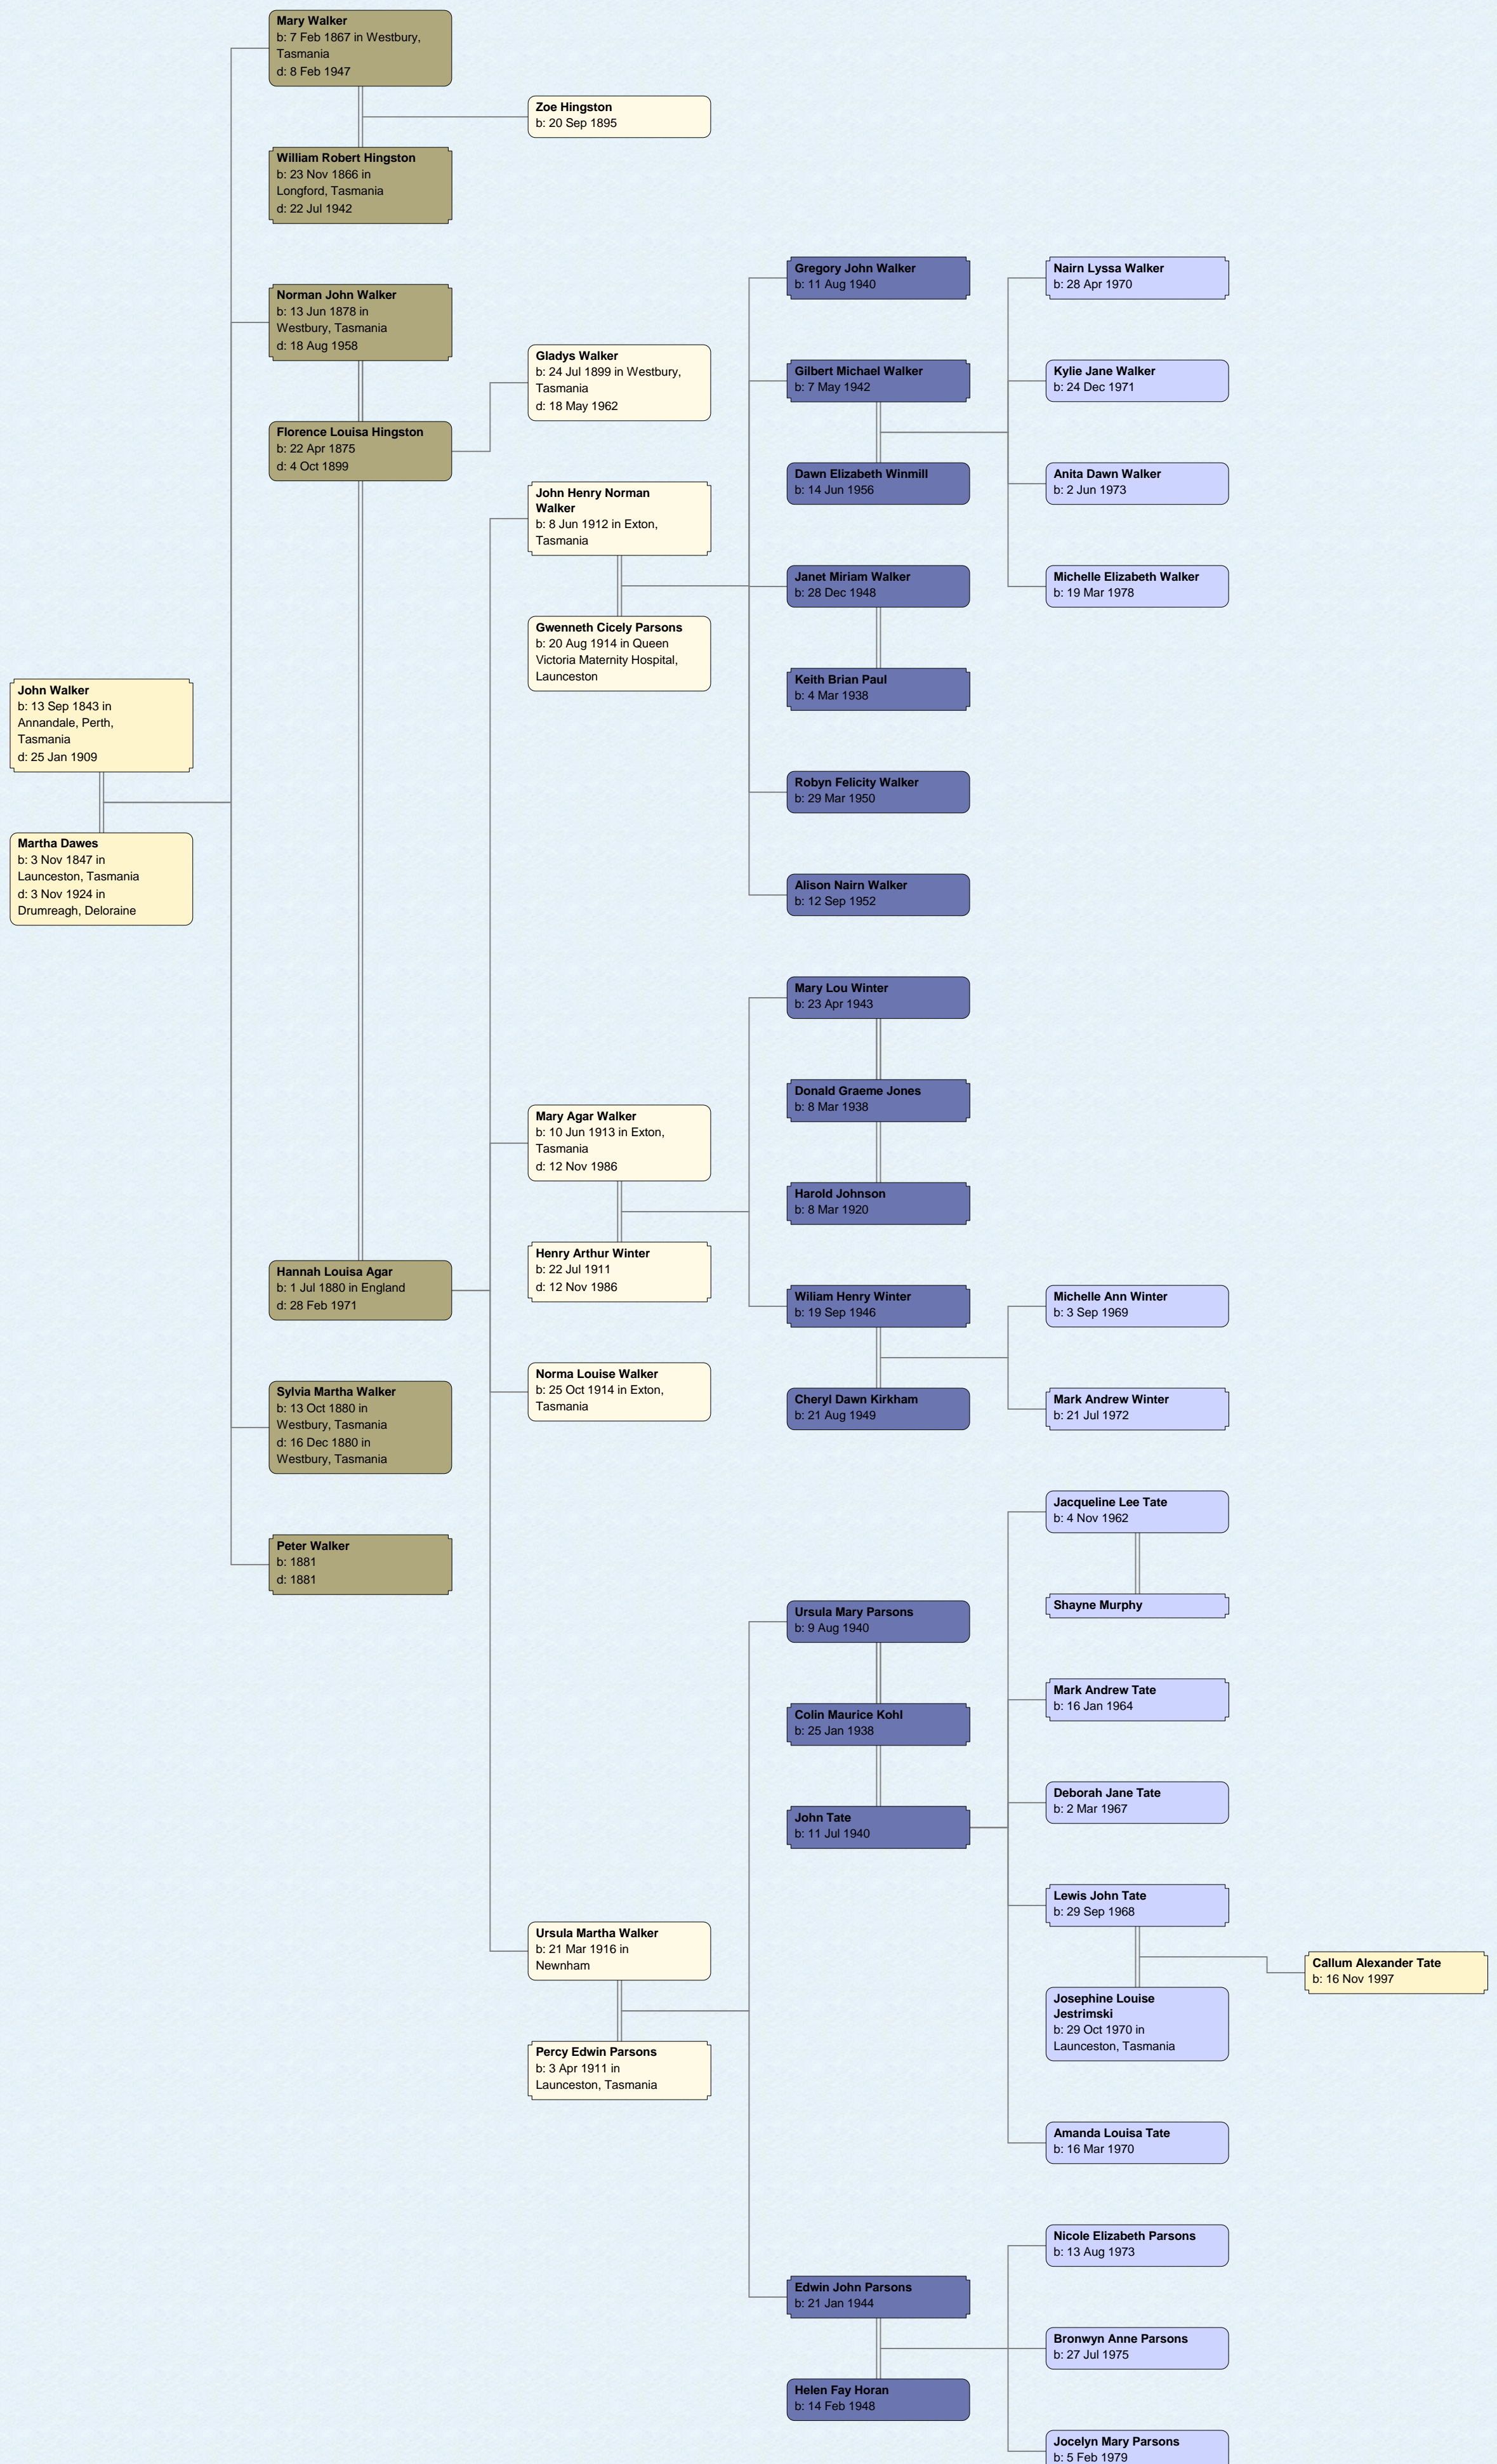

Carolyn Sheree Walker
b: 7 Jun 1969

Michelle Louise Walker
b: 20 Mar 1972

Linda Nicole Walker
b: 15 Aug 1974

Robyn Renee Walker
b: 24 Aug 1977

Suzanne Elise Walker
b: 15 May 1981

Kathryn Helene Walker
b: 25 Feb 1984

Alison Maree Walker
b: 4 Nov 1973

Elsie Isobel Walker
b: 6 Dec 1915

Eric George Holloway
b: 22 Dec 1916

Walter Samuel Walker
b: 26 Jul 1890 in Westbury, Tasmania
d: 6 Mar 1968

Isobel Kaine
b: 12 Sep 1890 in Ulverstone, Tasmania
d: 6 Feb 1966

Descendants of John Walker

Descendants of John Walker

Descendants of John Walker

Descendants of John Walker

Descendants of John Walker

Descendants of John Walker

Descendants of John Walker

Descendants of John Walker