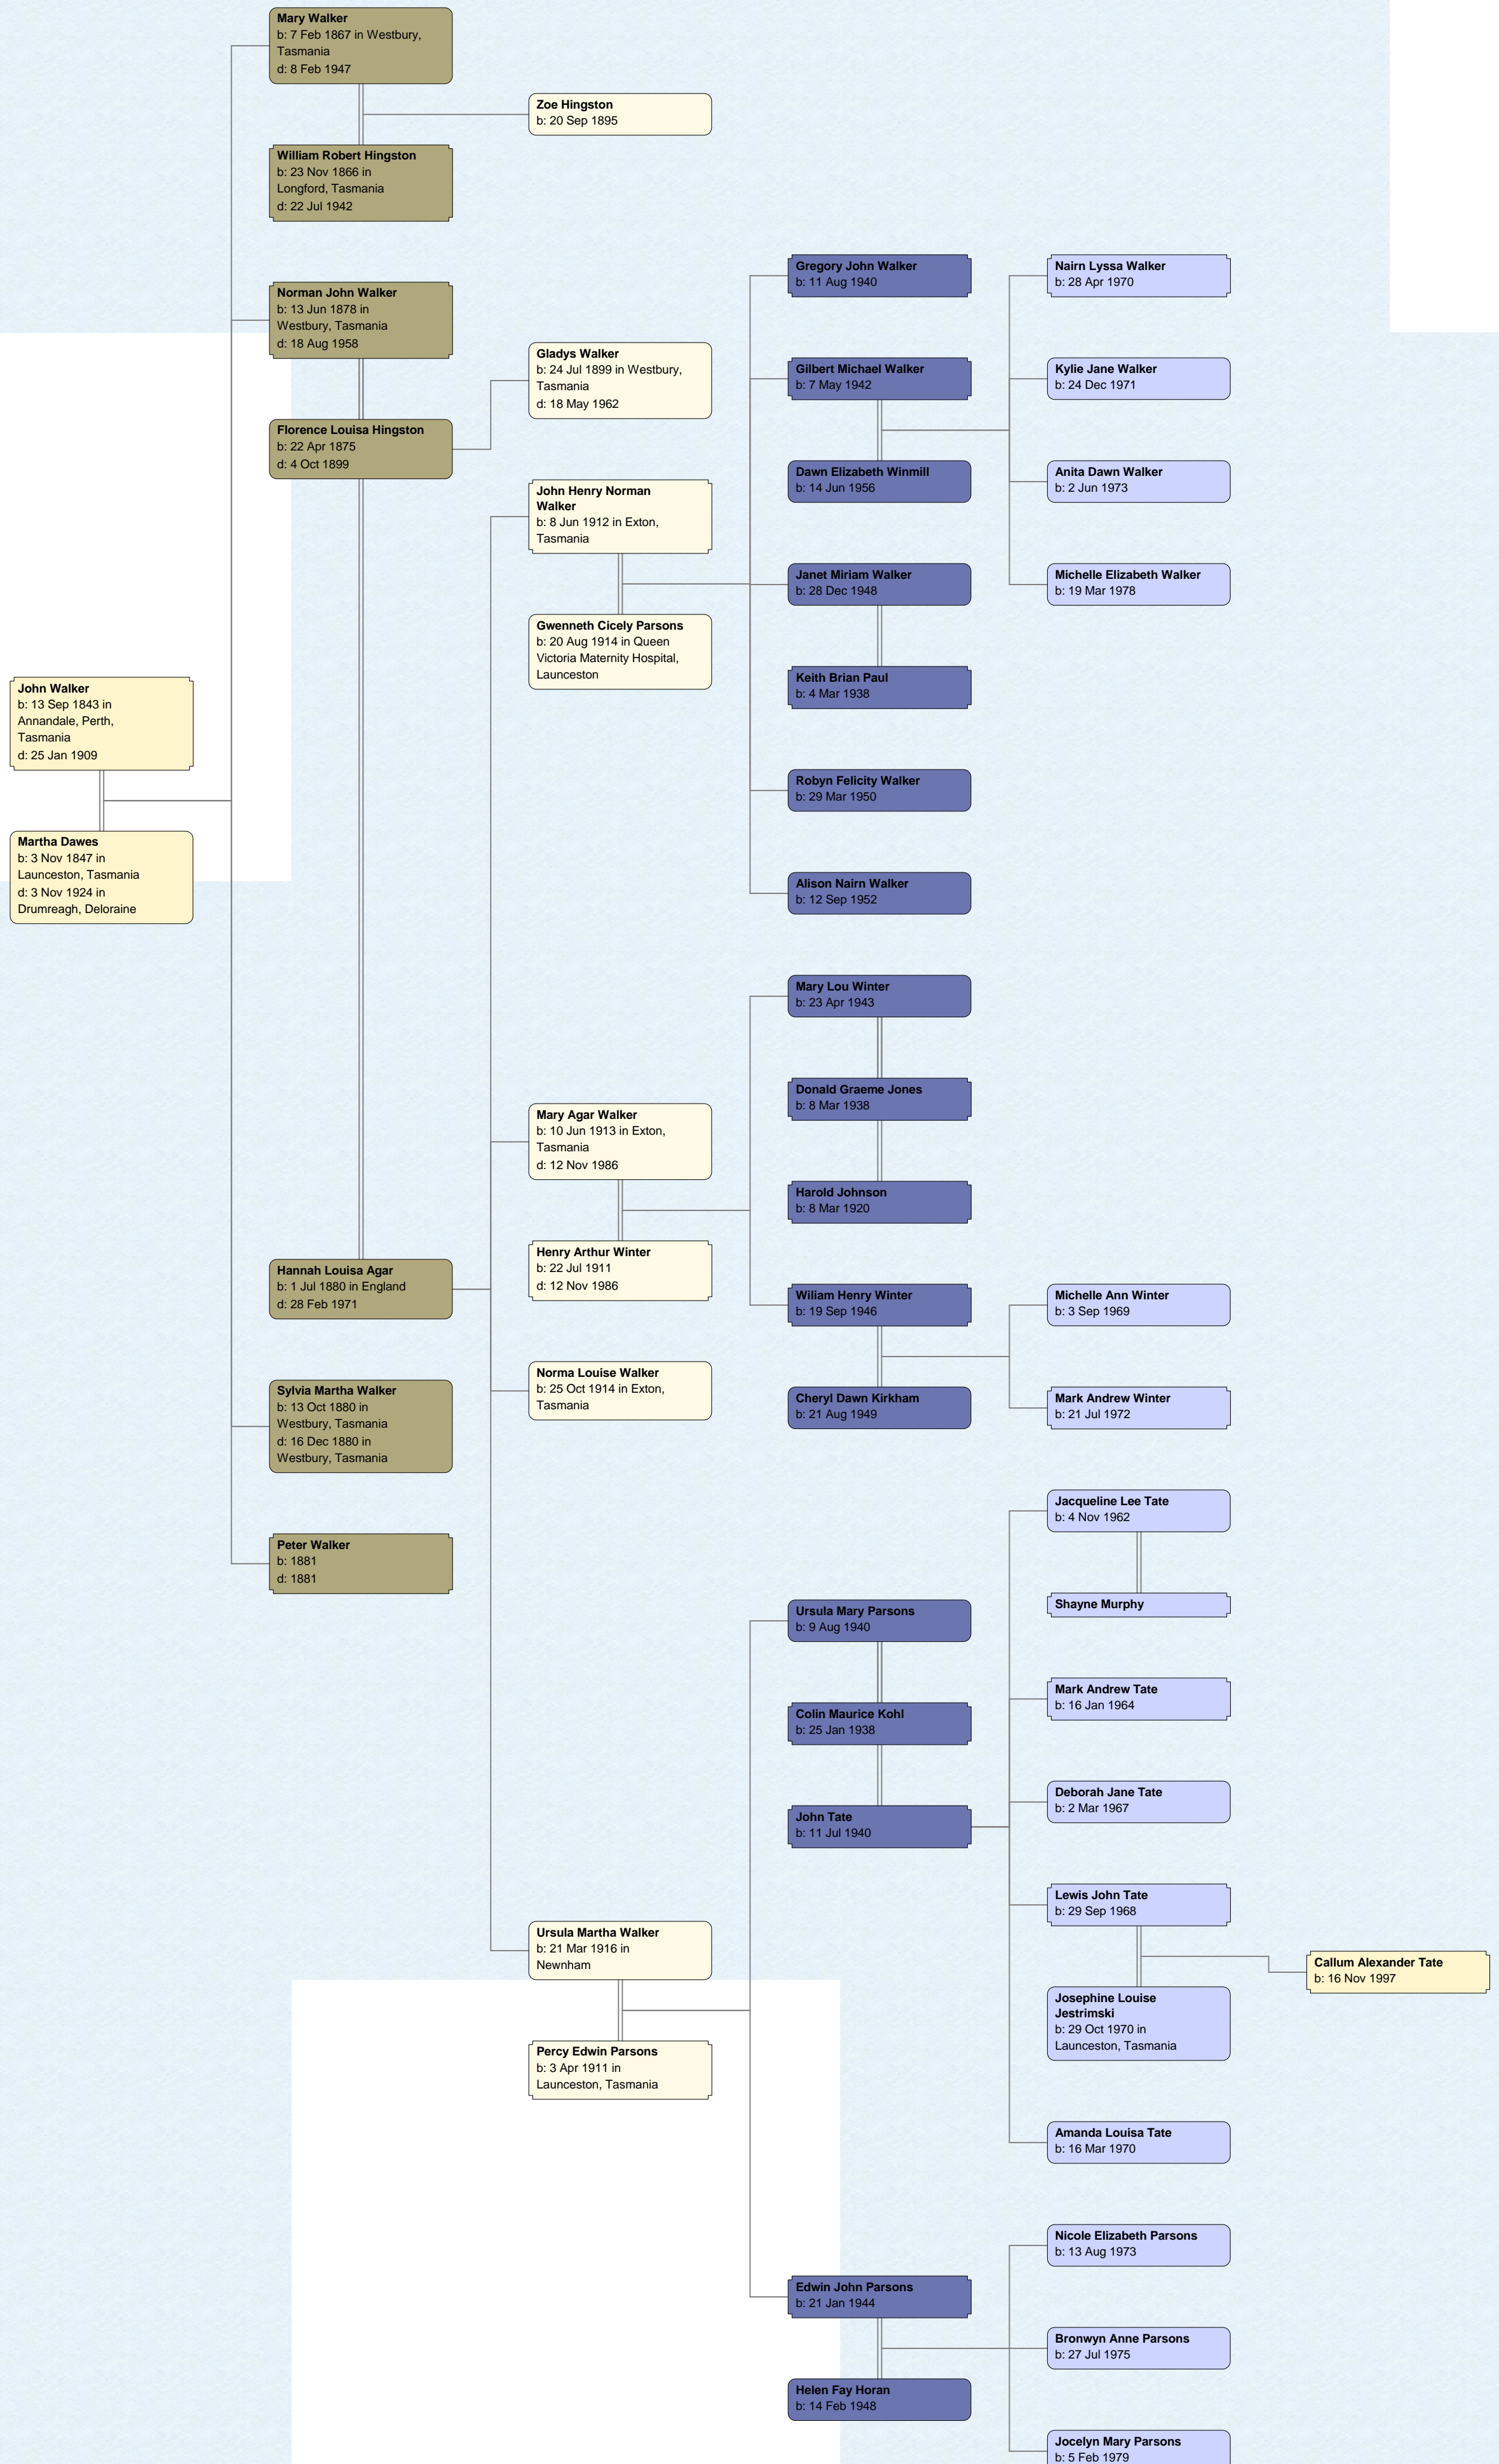

Carolyn Sheree Walker
b: 7 Jun 1969

Michelle Louise Walker
b: 20 Mar 1972

Linda Nicole Walker
b: 15 Aug 1974

Robyn Renee Walker
b: 24 Aug 1977

Suzanne Elise Walker
b: 15 May 1981

Kathryn Helene Walker
b: 25 Feb 1984

Alison Maree Walker
b: 4 Nov 1973

Elsie Isobel Walker
b: 6 Dec 1915

Eric George Holloway
b: 22 Dec 1916

Walter Samuel Walker
b: 26 Jul 1890 in Westbury, Tasmania
d: 6 Mar 1968

Isobel Kaine
b: 12 Sep 1890 in Ulverstone, Tasmania
d: 6 Feb 1966

Descendants of John Walker

Descendants of John Walker

Descendants of John Walker

Descendants of John Walker

Descendants of John Walker

Descendants of John Walker

Descendants of John Walker

Descendants of John Walker