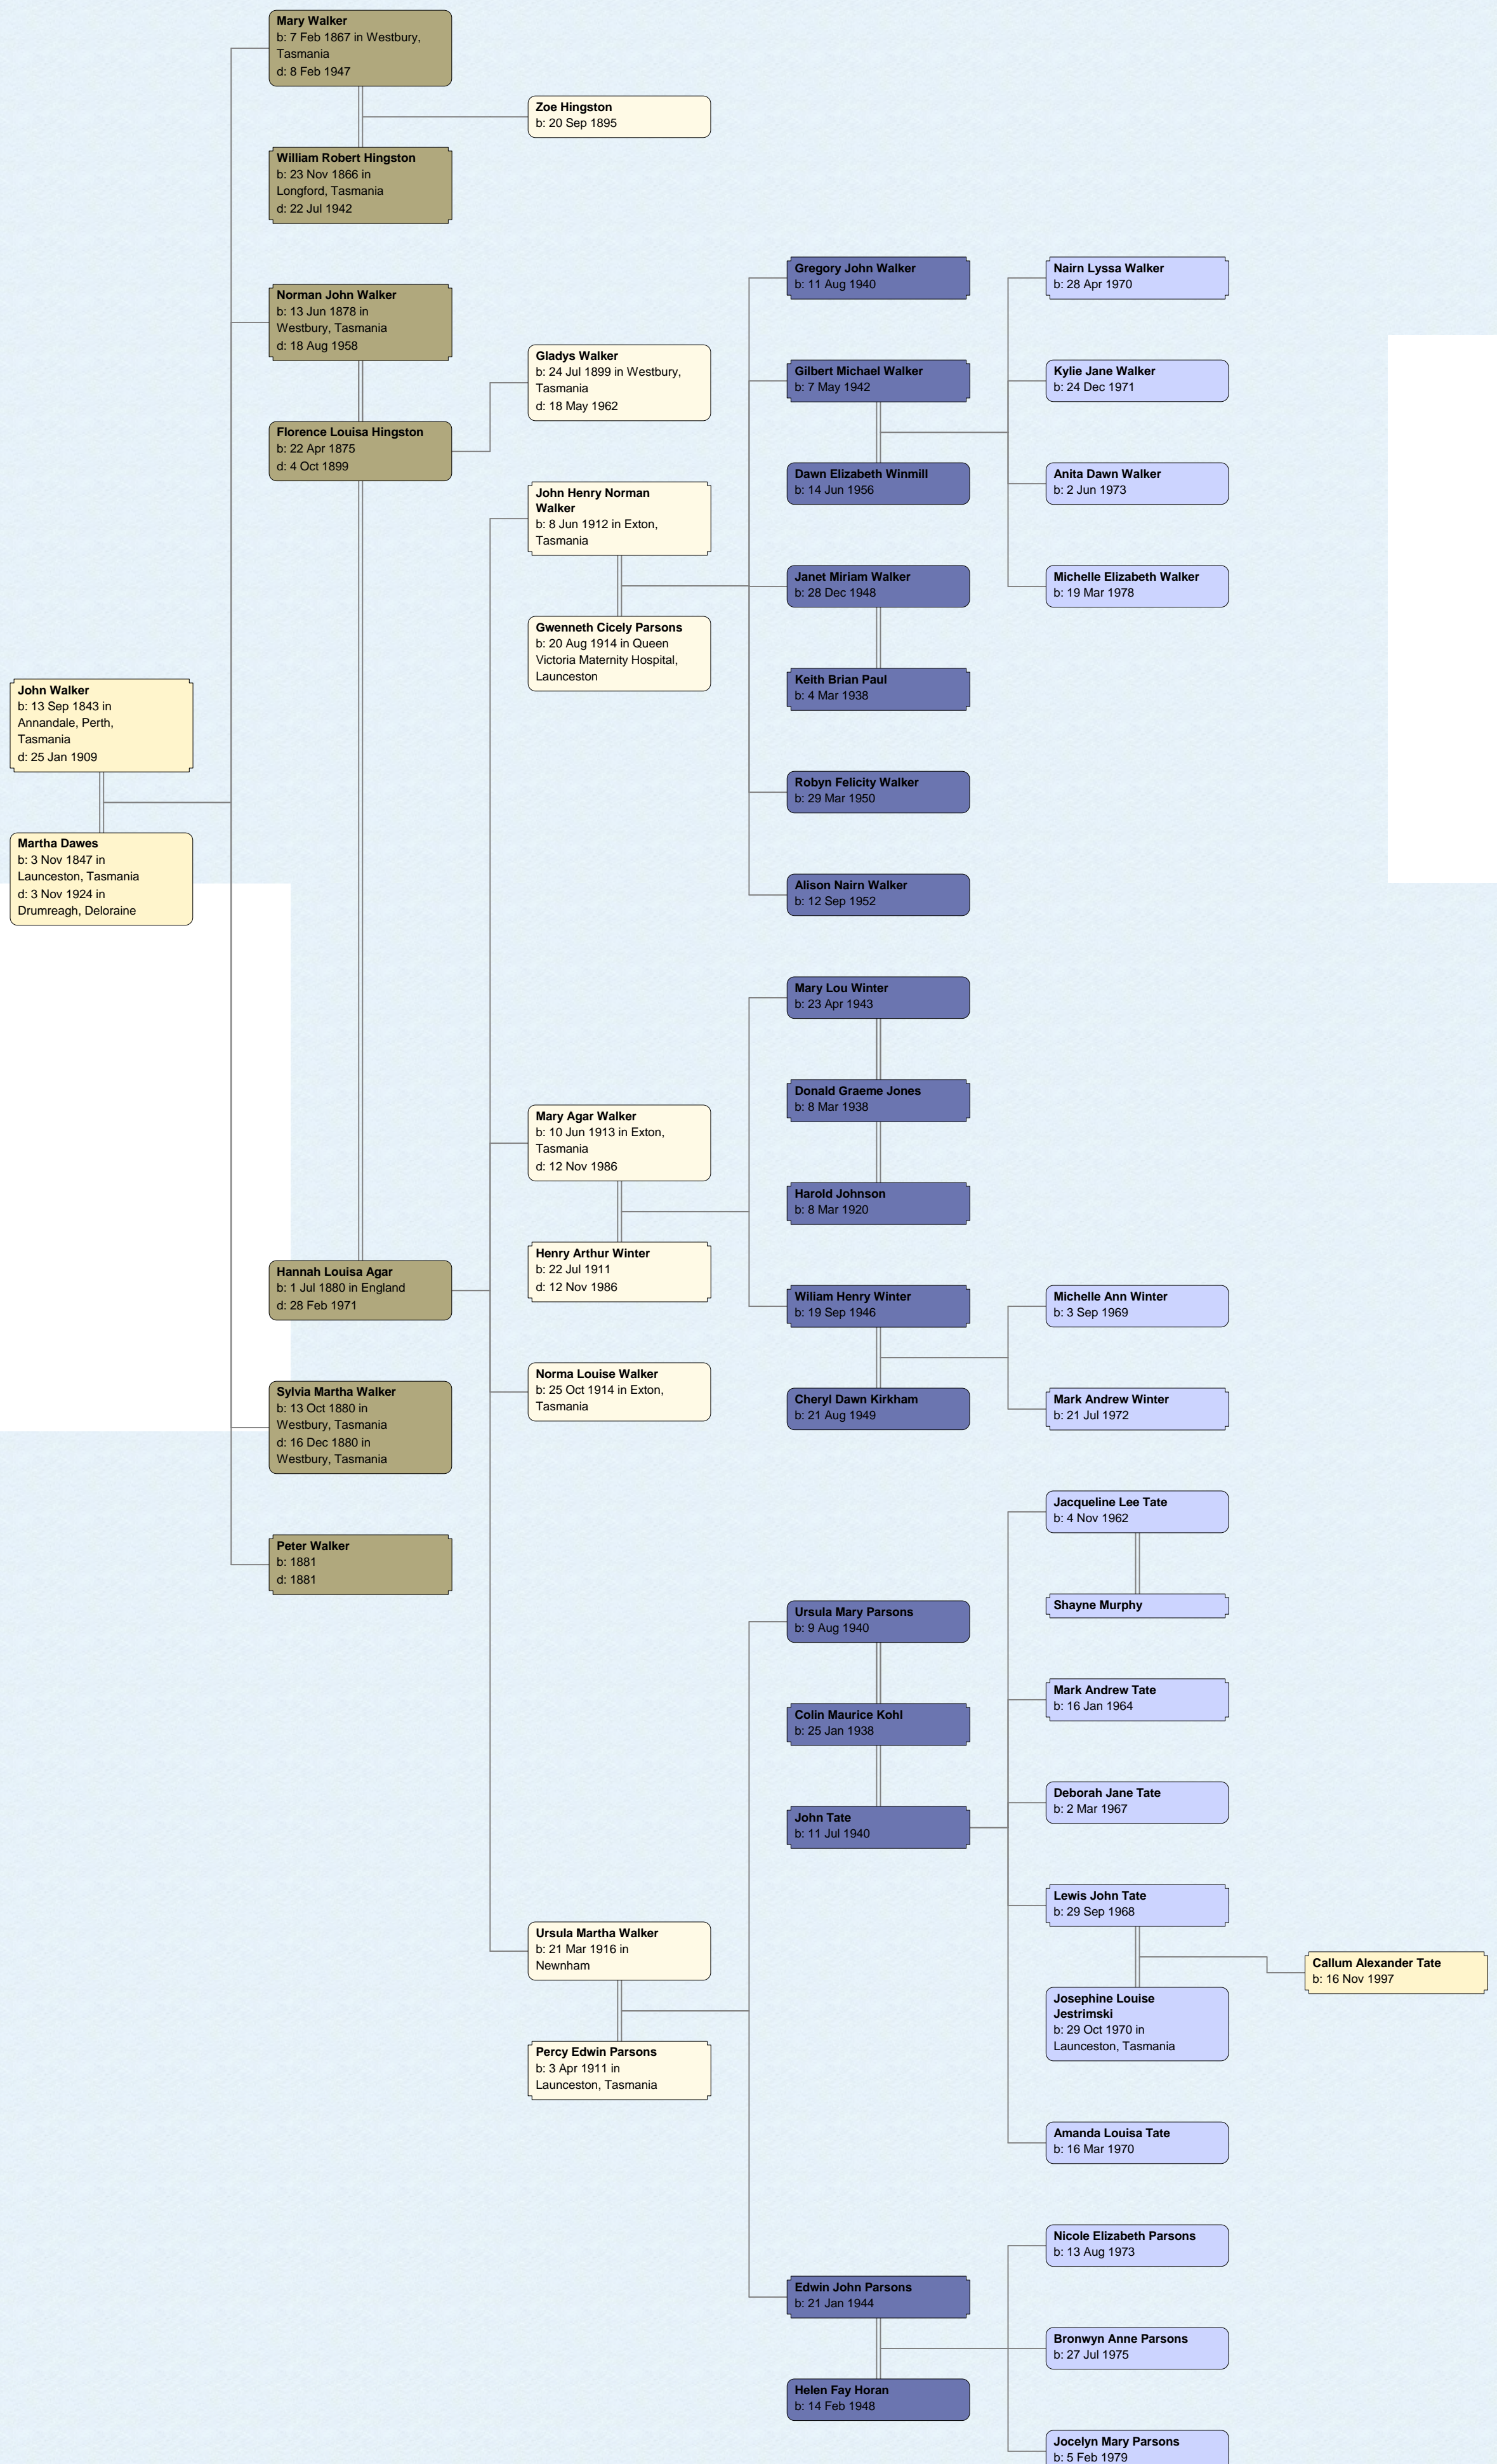

Carolyn Sheree Walker
b: 7 Jun 1969

Michelle Louise Walker
b: 20 Mar 1972

Linda Nicole Walker
b: 15 Aug 1974

Robyn Renee Walker
b: 24 Aug 1977

Suzanne Elise Walker
b: 15 May 1981

Kathryn Helene Walker
b: 25 Feb 1984

Alison Maree Walker
b: 4 Nov 1973

Elsie Isobel Walker
b: 6 Dec 1915

Eric George Holloway
b: 22 Dec 1916

Walter Samuel Walker
b: 26 Jul 1890 in Westbury, Tasmania
d: 6 Mar 1968

Isobel Kaine
b: 12 Sep 1890 in Ulverstone, Tasmania
d: 6 Feb 1966

Descendants of John Walker

Descendants of John Walker

Descendants of John Walker

Descendants of John Walker

Descendants of John Walker

Descendants of John Walker

Descendants of John Walker

Descendants of John Walker