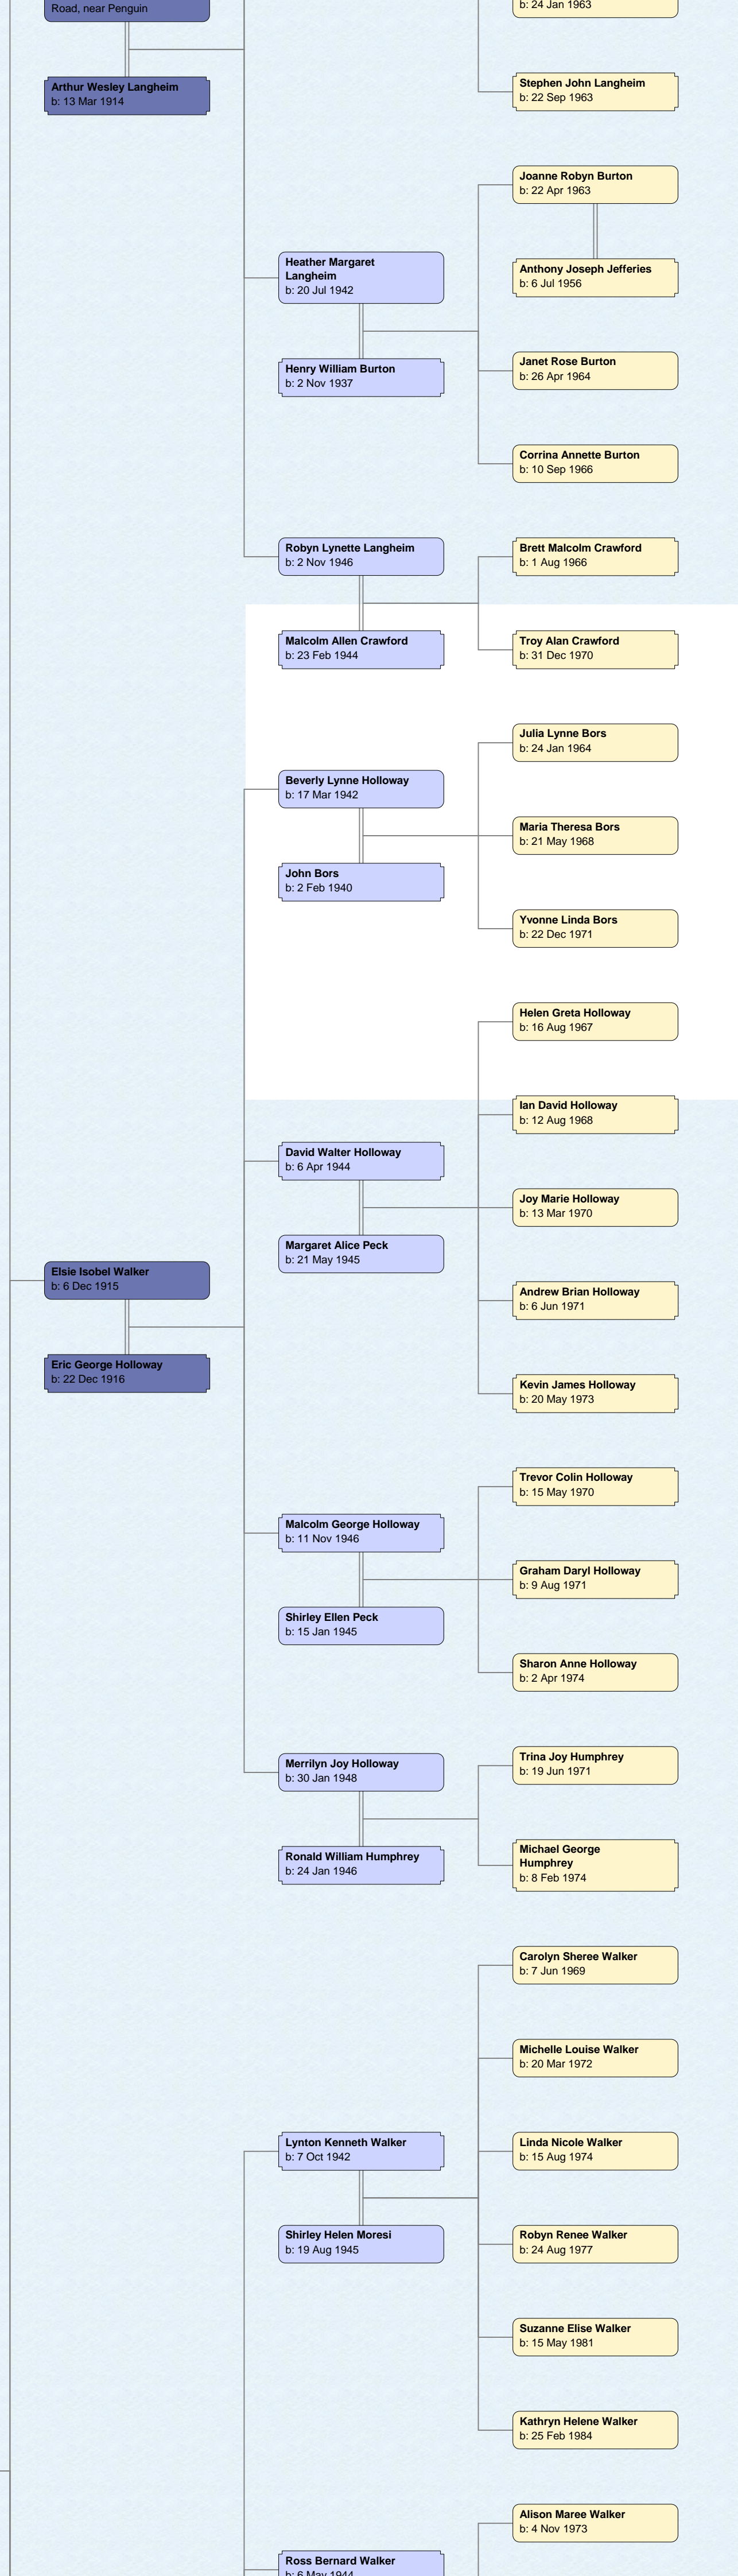

John Bors
b: 2 Feb 1940

David Walter Holloway
b: 6 Apr 1944

Margaret Alice Peck
b: 21 May 1945

Malcolm George Holloway
b: 11 Nov 1946

Shirley Ellen Peck
b: 15 Jan 1945

Merrilyn Joy Holloway
b: 30 Jan 1948

Ronald William Humphrey
b: 24 Jan 1946

Lynton Kenneth Walker
b: 7 Oct 1942

Shirley Helen Moresi
b: 19 Aug 1945

Ross Bernard Walker
b: 6 May 1944

b: 24 Jan 1963

Stephen John Langheim
b: 22 Sep 1963

Joanne Robyn Burton
b: 22 Apr 1963

Anthony Joseph Jefferies
b: 6 Jul 1956

Janet Rose Burton
b: 26 Apr 1964

Corrina Annette Burton
b: 10 Sep 1966

Brett Malcolm Crawford
b: 1 Aug 1966

Troy Alan Crawford
b: 31 Dec 1970

Julia Lynne Bors
b: 24 Jan 1964

Maria Theresa Bors
b: 21 May 1968

Yvonne Linda Bors
b: 22 Dec 1971

Helen Greta Holloway
b: 16 Aug 1967

Ian David Holloway
b: 12 Aug 1968

Joy Marie Holloway
b: 13 Mar 1970

Andrew Brian Holloway
b: 6 Jun 1971

Kevin James Holloway
b: 20 May 1973

Trevor Colin Holloway
b: 15 May 1970

Graham Daryl Holloway
b: 9 Aug 1971

Sharon Anne Holloway
b: 2 Apr 1974

Trina Joy Humphrey
b: 19 Jun 1971

Michael George Humphrey
b: 8 Feb 1974

Carolyn Sheree Walker
b: 7 Jun 1969

Michelle Louise Walker
b: 20 Mar 1972

Linda Nicole Walker
b: 15 Aug 1974

Robyn Renee Walker
b: 24 Aug 1977

Suzanne Elise Walker
b: 15 May 1981

Kathryn Helene Walker
b: 25 Feb 1984

Alison Maree Walker
b: 4 Nov 1973

Walter Samuel Walker
b: 26 Jul 1890 in Westbury, Tasmania
d: 6 Mar 1968

Isobel Kaine
b: 12 Sep 1890 in Ulverstone, Tasmania
d: 6 Feb 1966