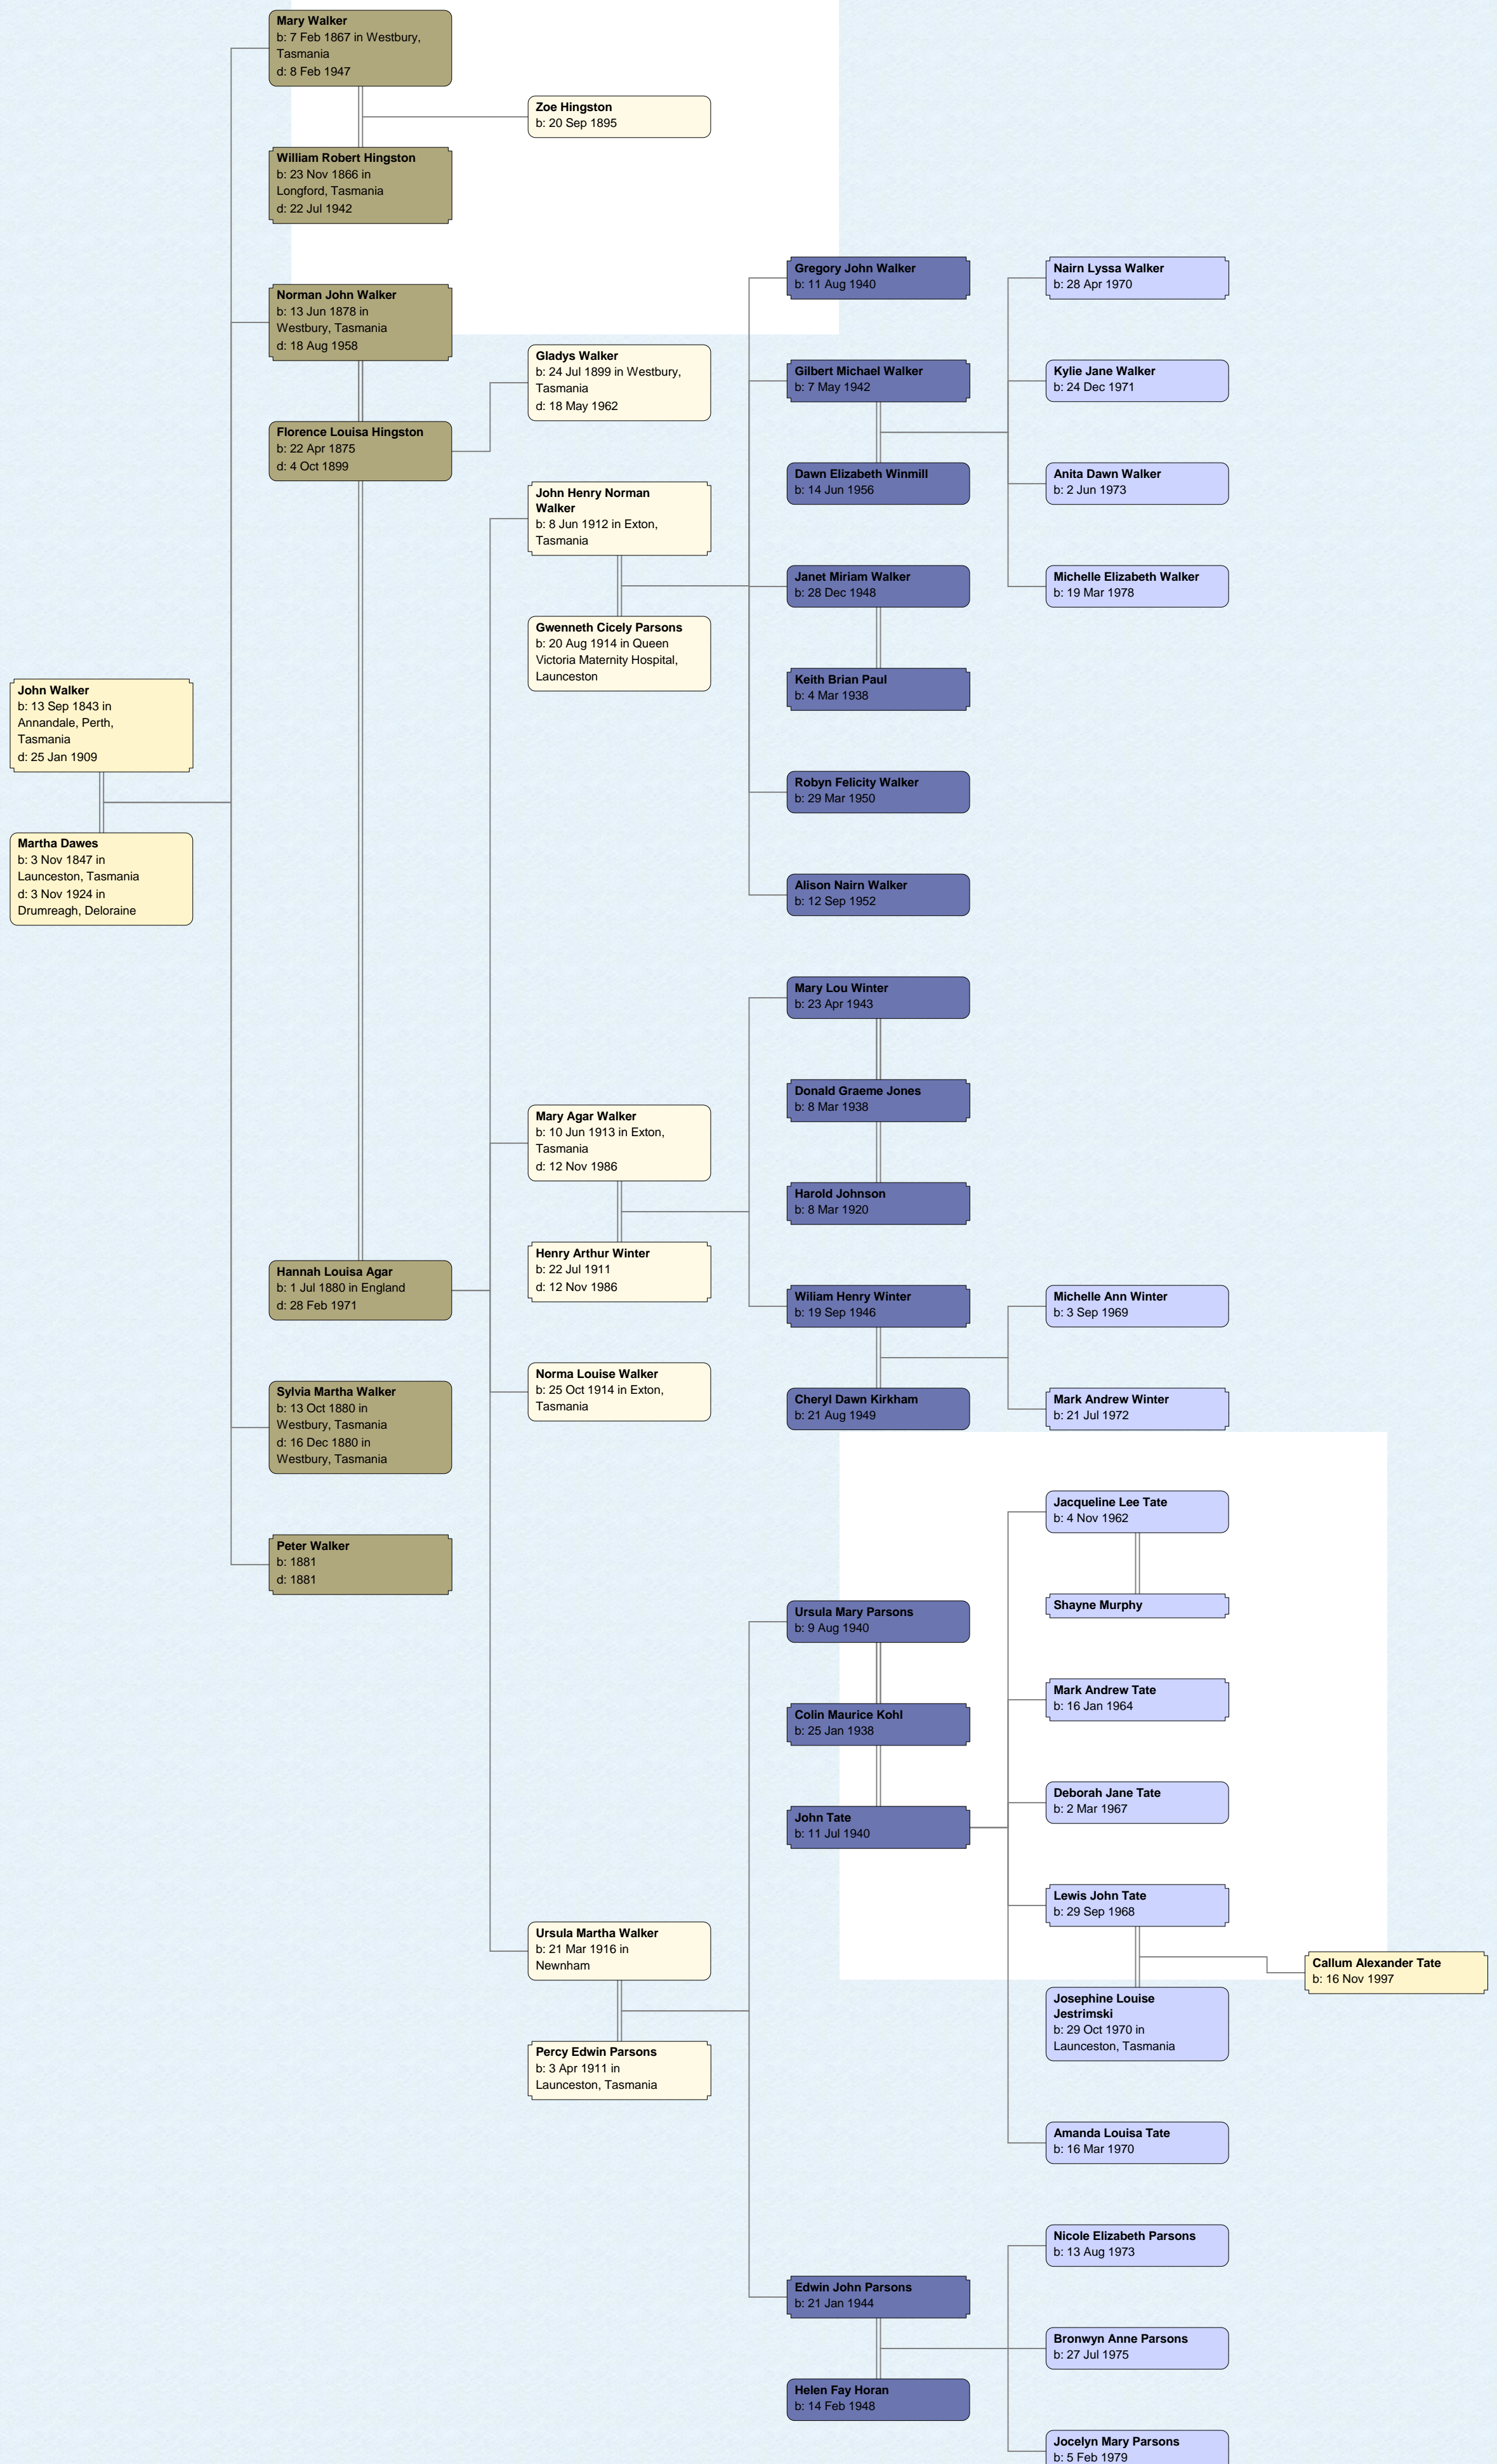

Carolyn Sheree Walker
b: 7 Jun 1969

Michelle Louise Walker
b: 20 Mar 1972

Linda Nicole Walker
b: 15 Aug 1974

Robyn Renee Walker
b: 24 Aug 1977

Suzanne Elise Walker
b: 15 May 1981

Kathryn Helene Walker
b: 25 Feb 1984

Descendants of John Walker

Descendants of John Walker

Descendants of John Walker

Descendants of John Walker

Descendants of John Walker

Descendants of John Walker

Descendants of John Walker

Descendants of John Walker