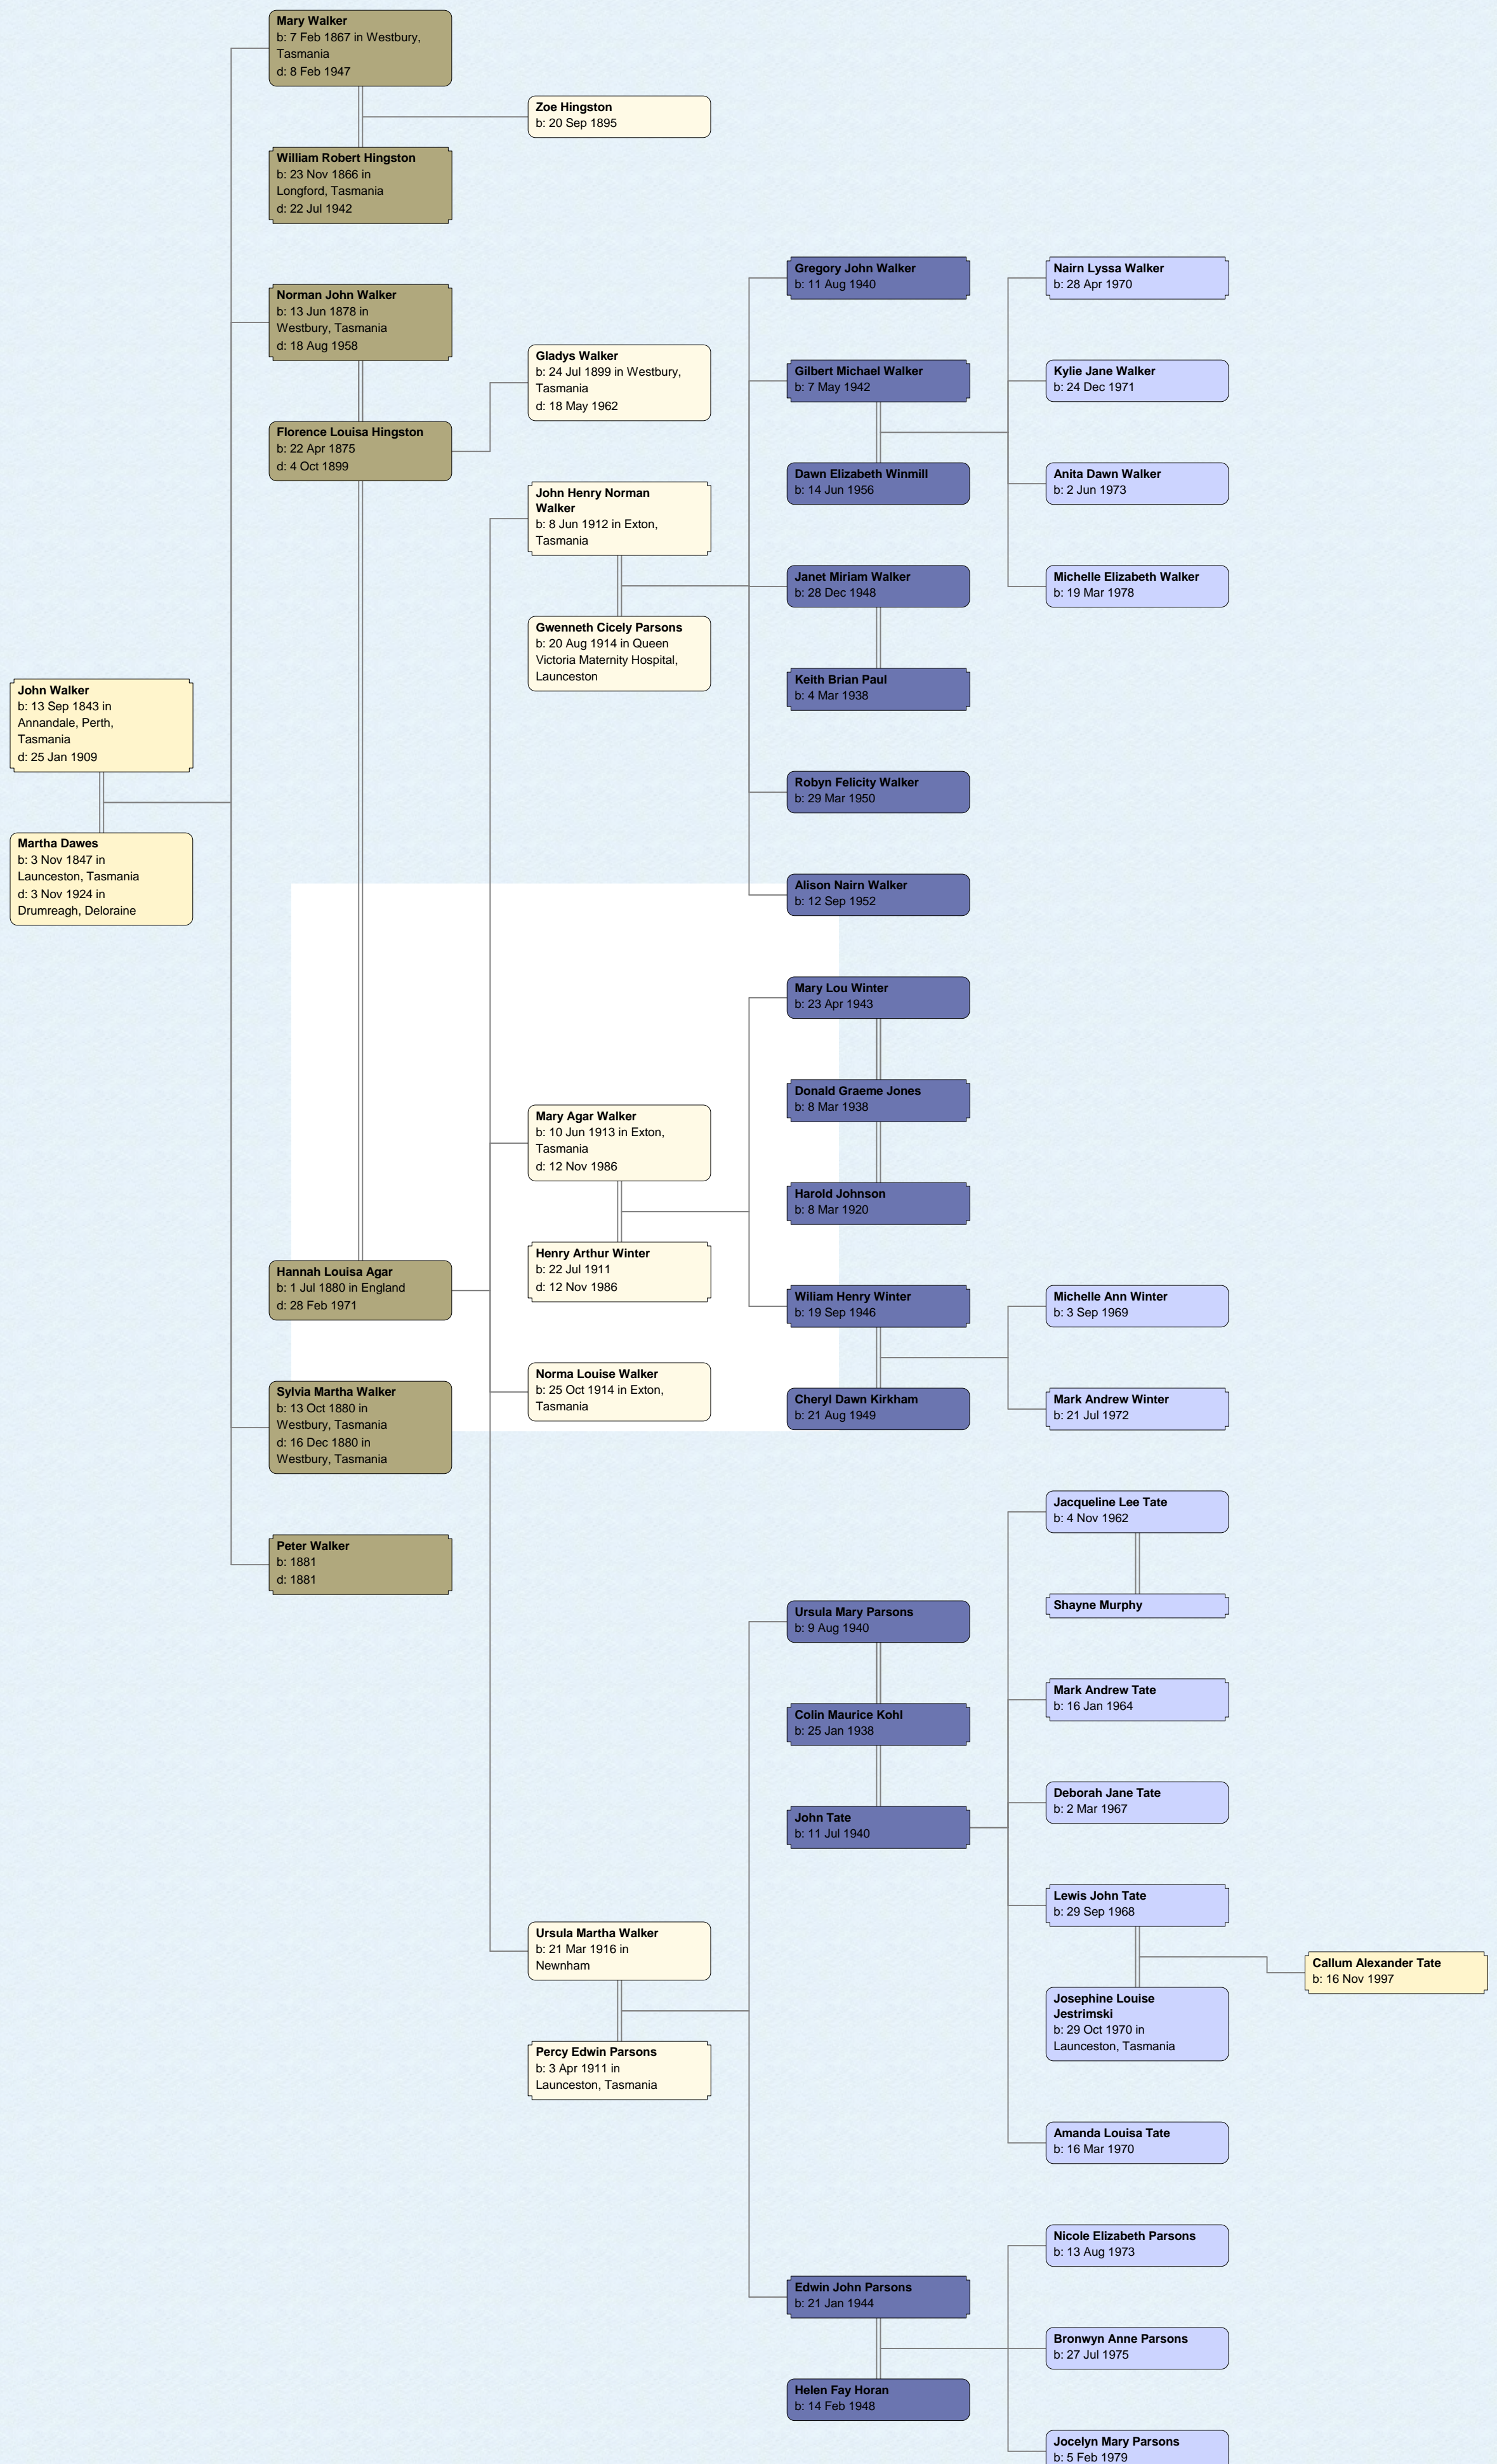

Descendants of John Walker