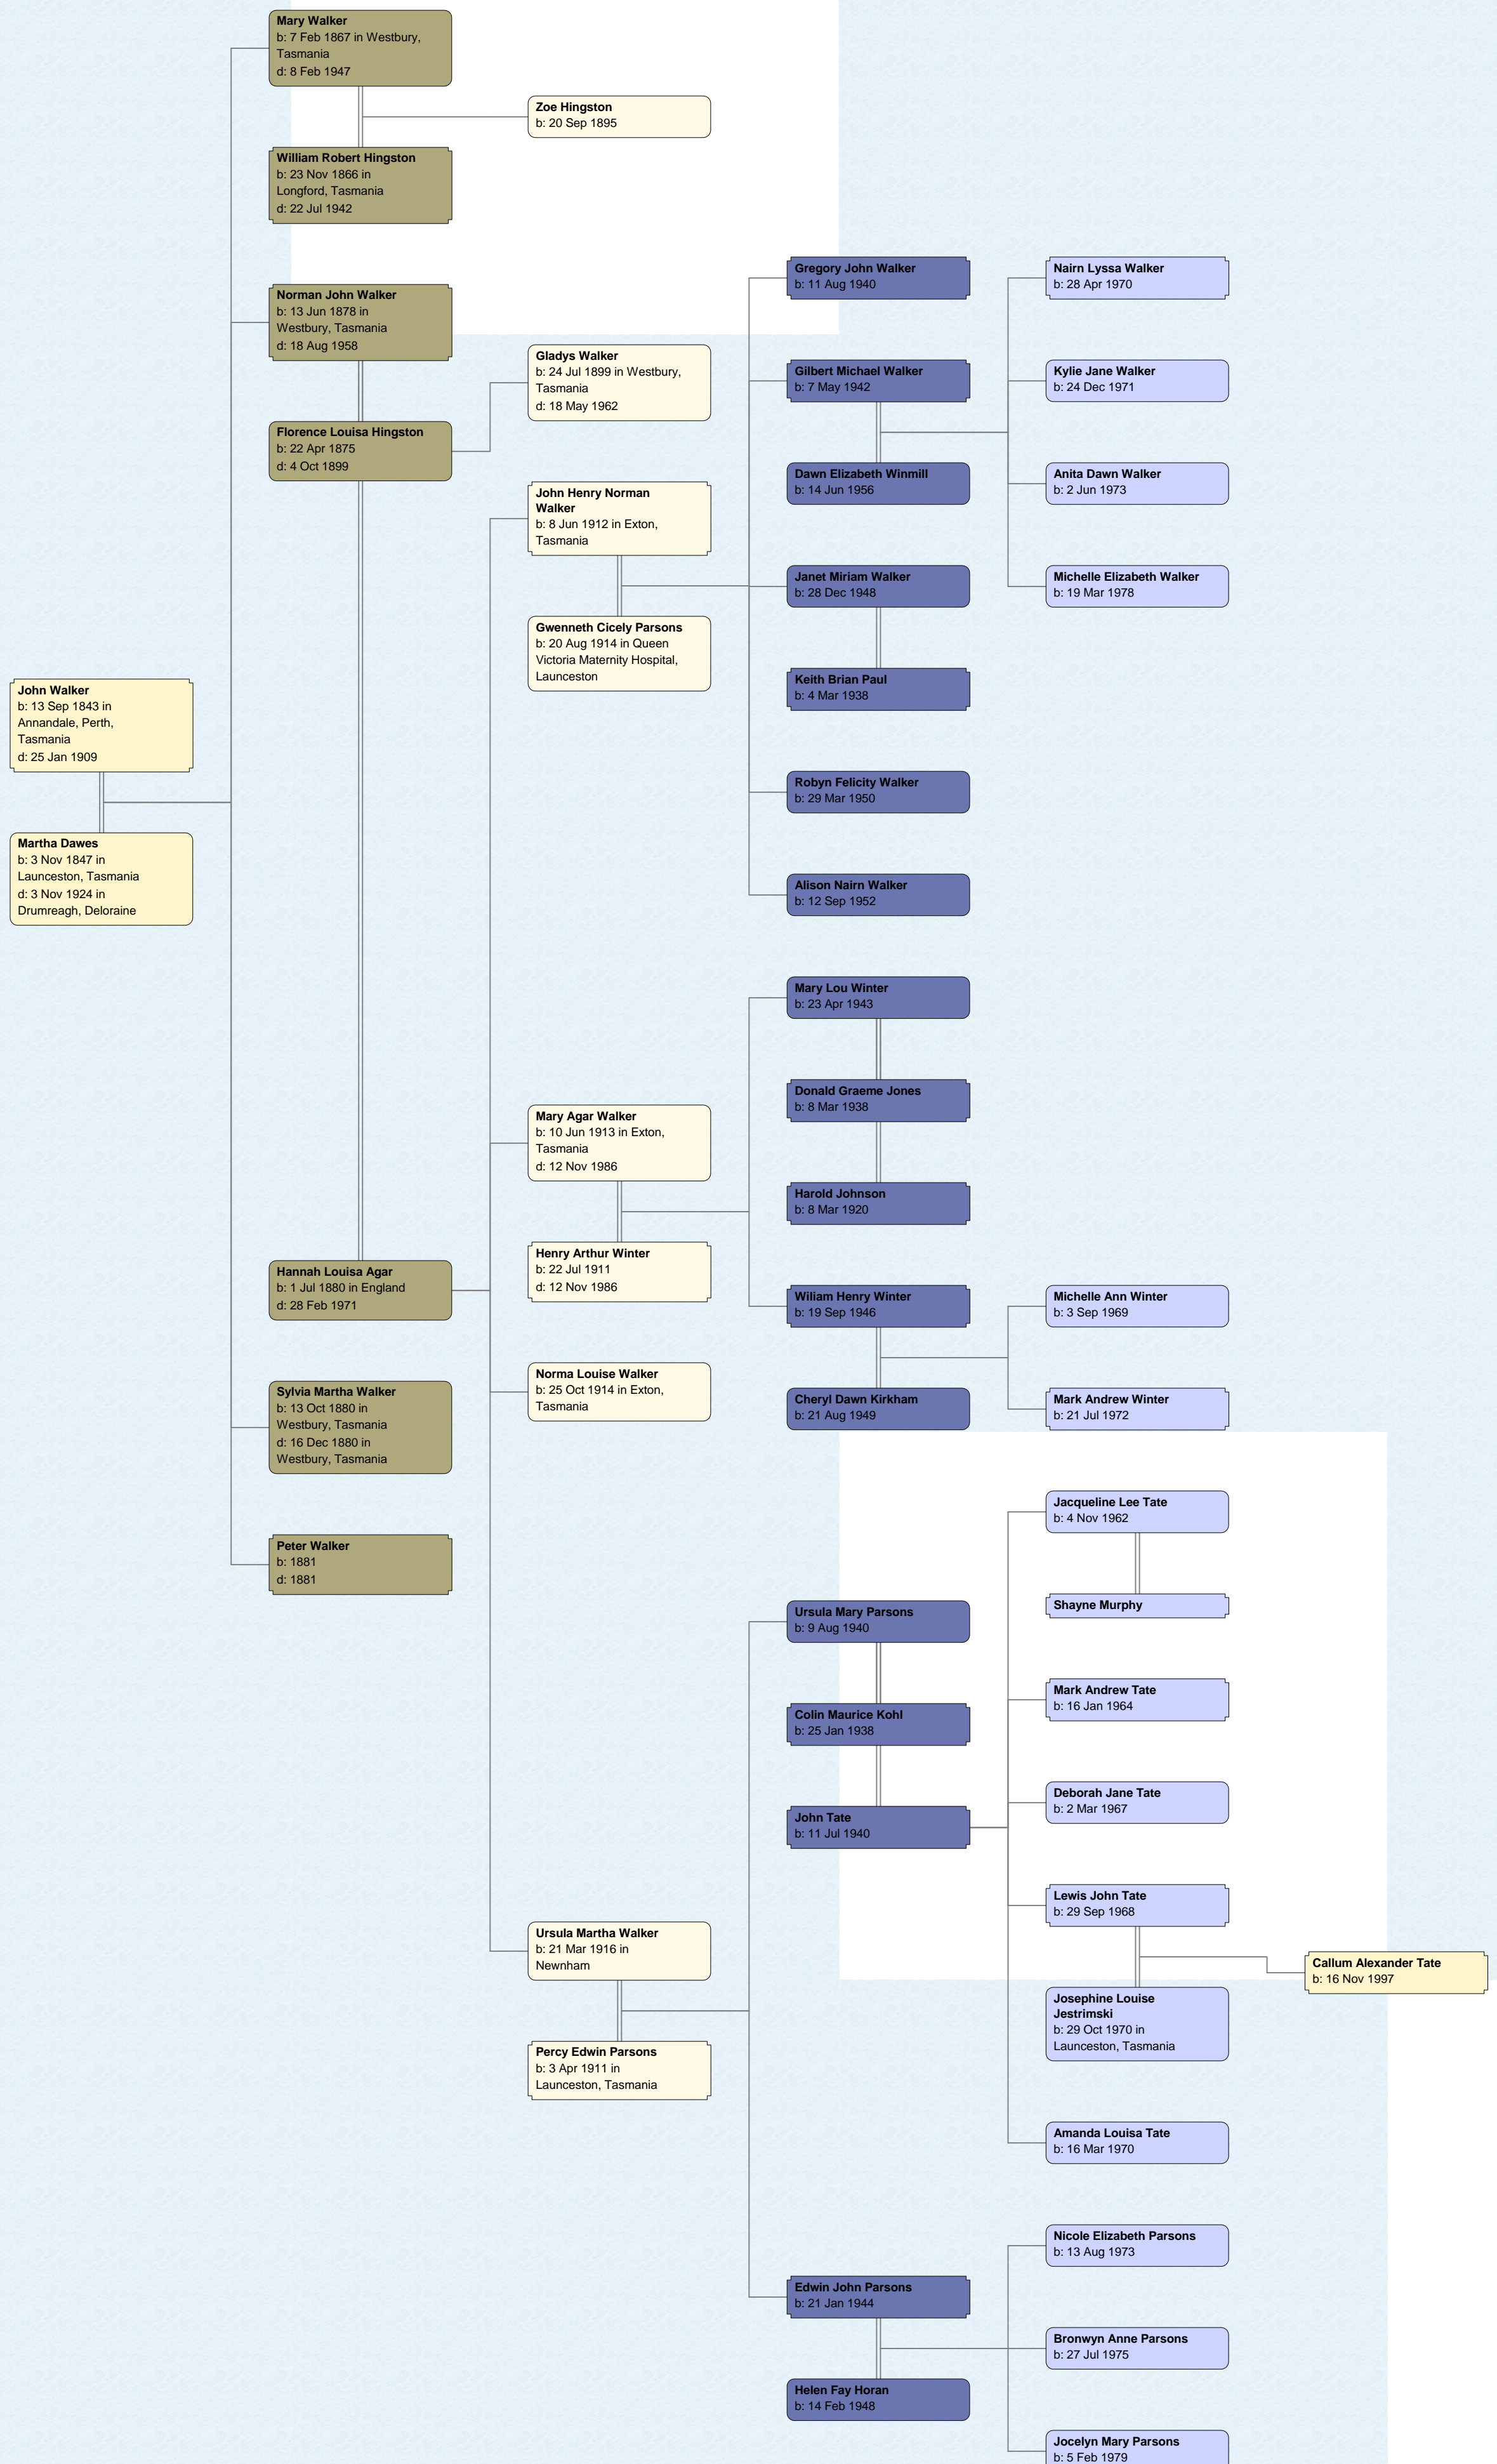

Carolyn Sheree Walker
b: 7 Jun 1969

Michelle Louise Walker
b: 20 Mar 1972

Linda Nicole Walker
b: 15 Aug 1974

Robyn Renee Walker
b: 24 Aug 1977

Suzanne Elise Walker
b: 15 May 1981

Kathryn Helene Walker
b: 25 Feb 1984

Descendants of John Walker

Descendants of John Walker

Descendants of John Walker

Descendants of John Walker

Descendants of John Walker

Descendants of John Walker

Descendants of John Walker

Descendants of John Walker