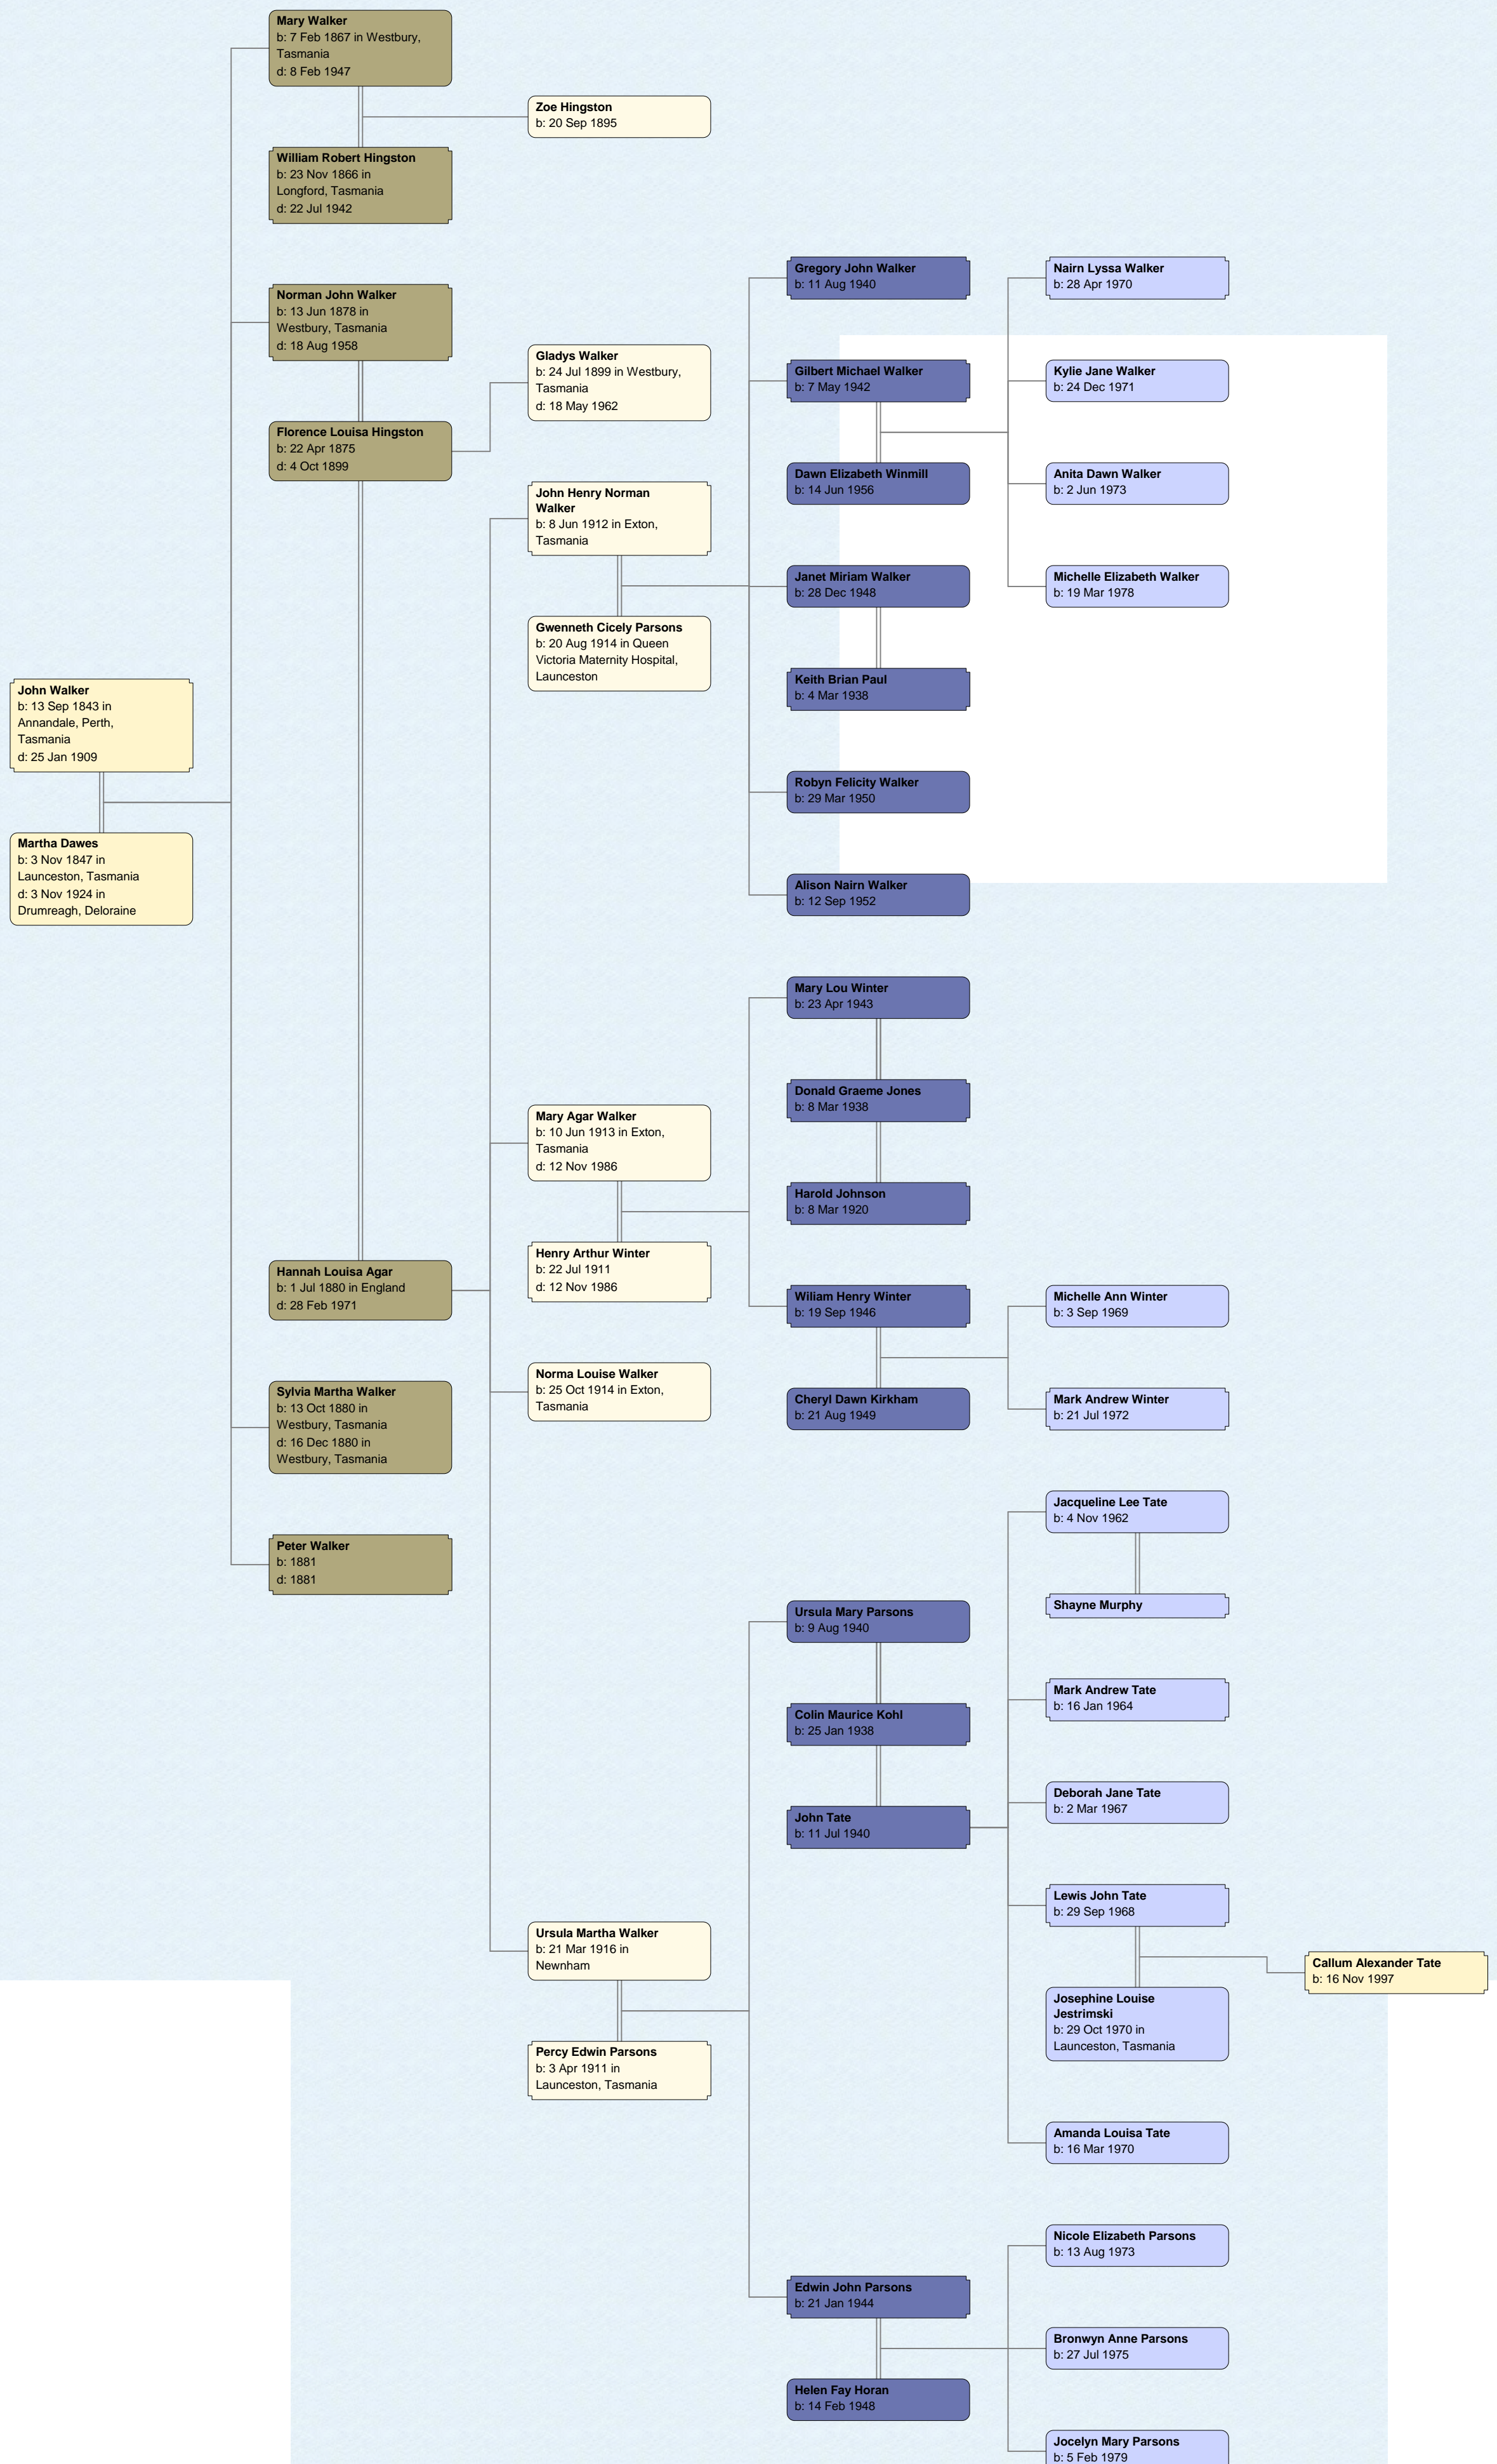

Carolyn Sheree Walker
b: 7 Jun 1969

Michelle Louise Walker
b: 20 Mar 1972

Linda Nicole Walker
b: 15 Aug 1974

Robyn Renee Walker
b: 24 Aug 1977

Suzanne Elise Walker
b: 15 May 1981

Kathryn Helene Walker
b: 25 Feb 1984

Alison Maree Walker
b: 4 Nov 1973

Elsie Isobel Walker
b: 6 Dec 1915

Eric George Holloway
b: 22 Dec 1916

Walter Samuel Walker
b: 26 Jul 1890 in Westbury, Tasmania
d: 6 Mar 1968

Isobel Kaine
b: 12 Sep 1890 in Ulverstone, Tasmania
d: 6 Feb 1966

Descendants of John Walker

Descendants of John Walker

Descendants of John Walker

Descendants of John Walker

Descendants of John Walker

Descendants of John Walker

Descendants of John Walker

Descendants of John Walker