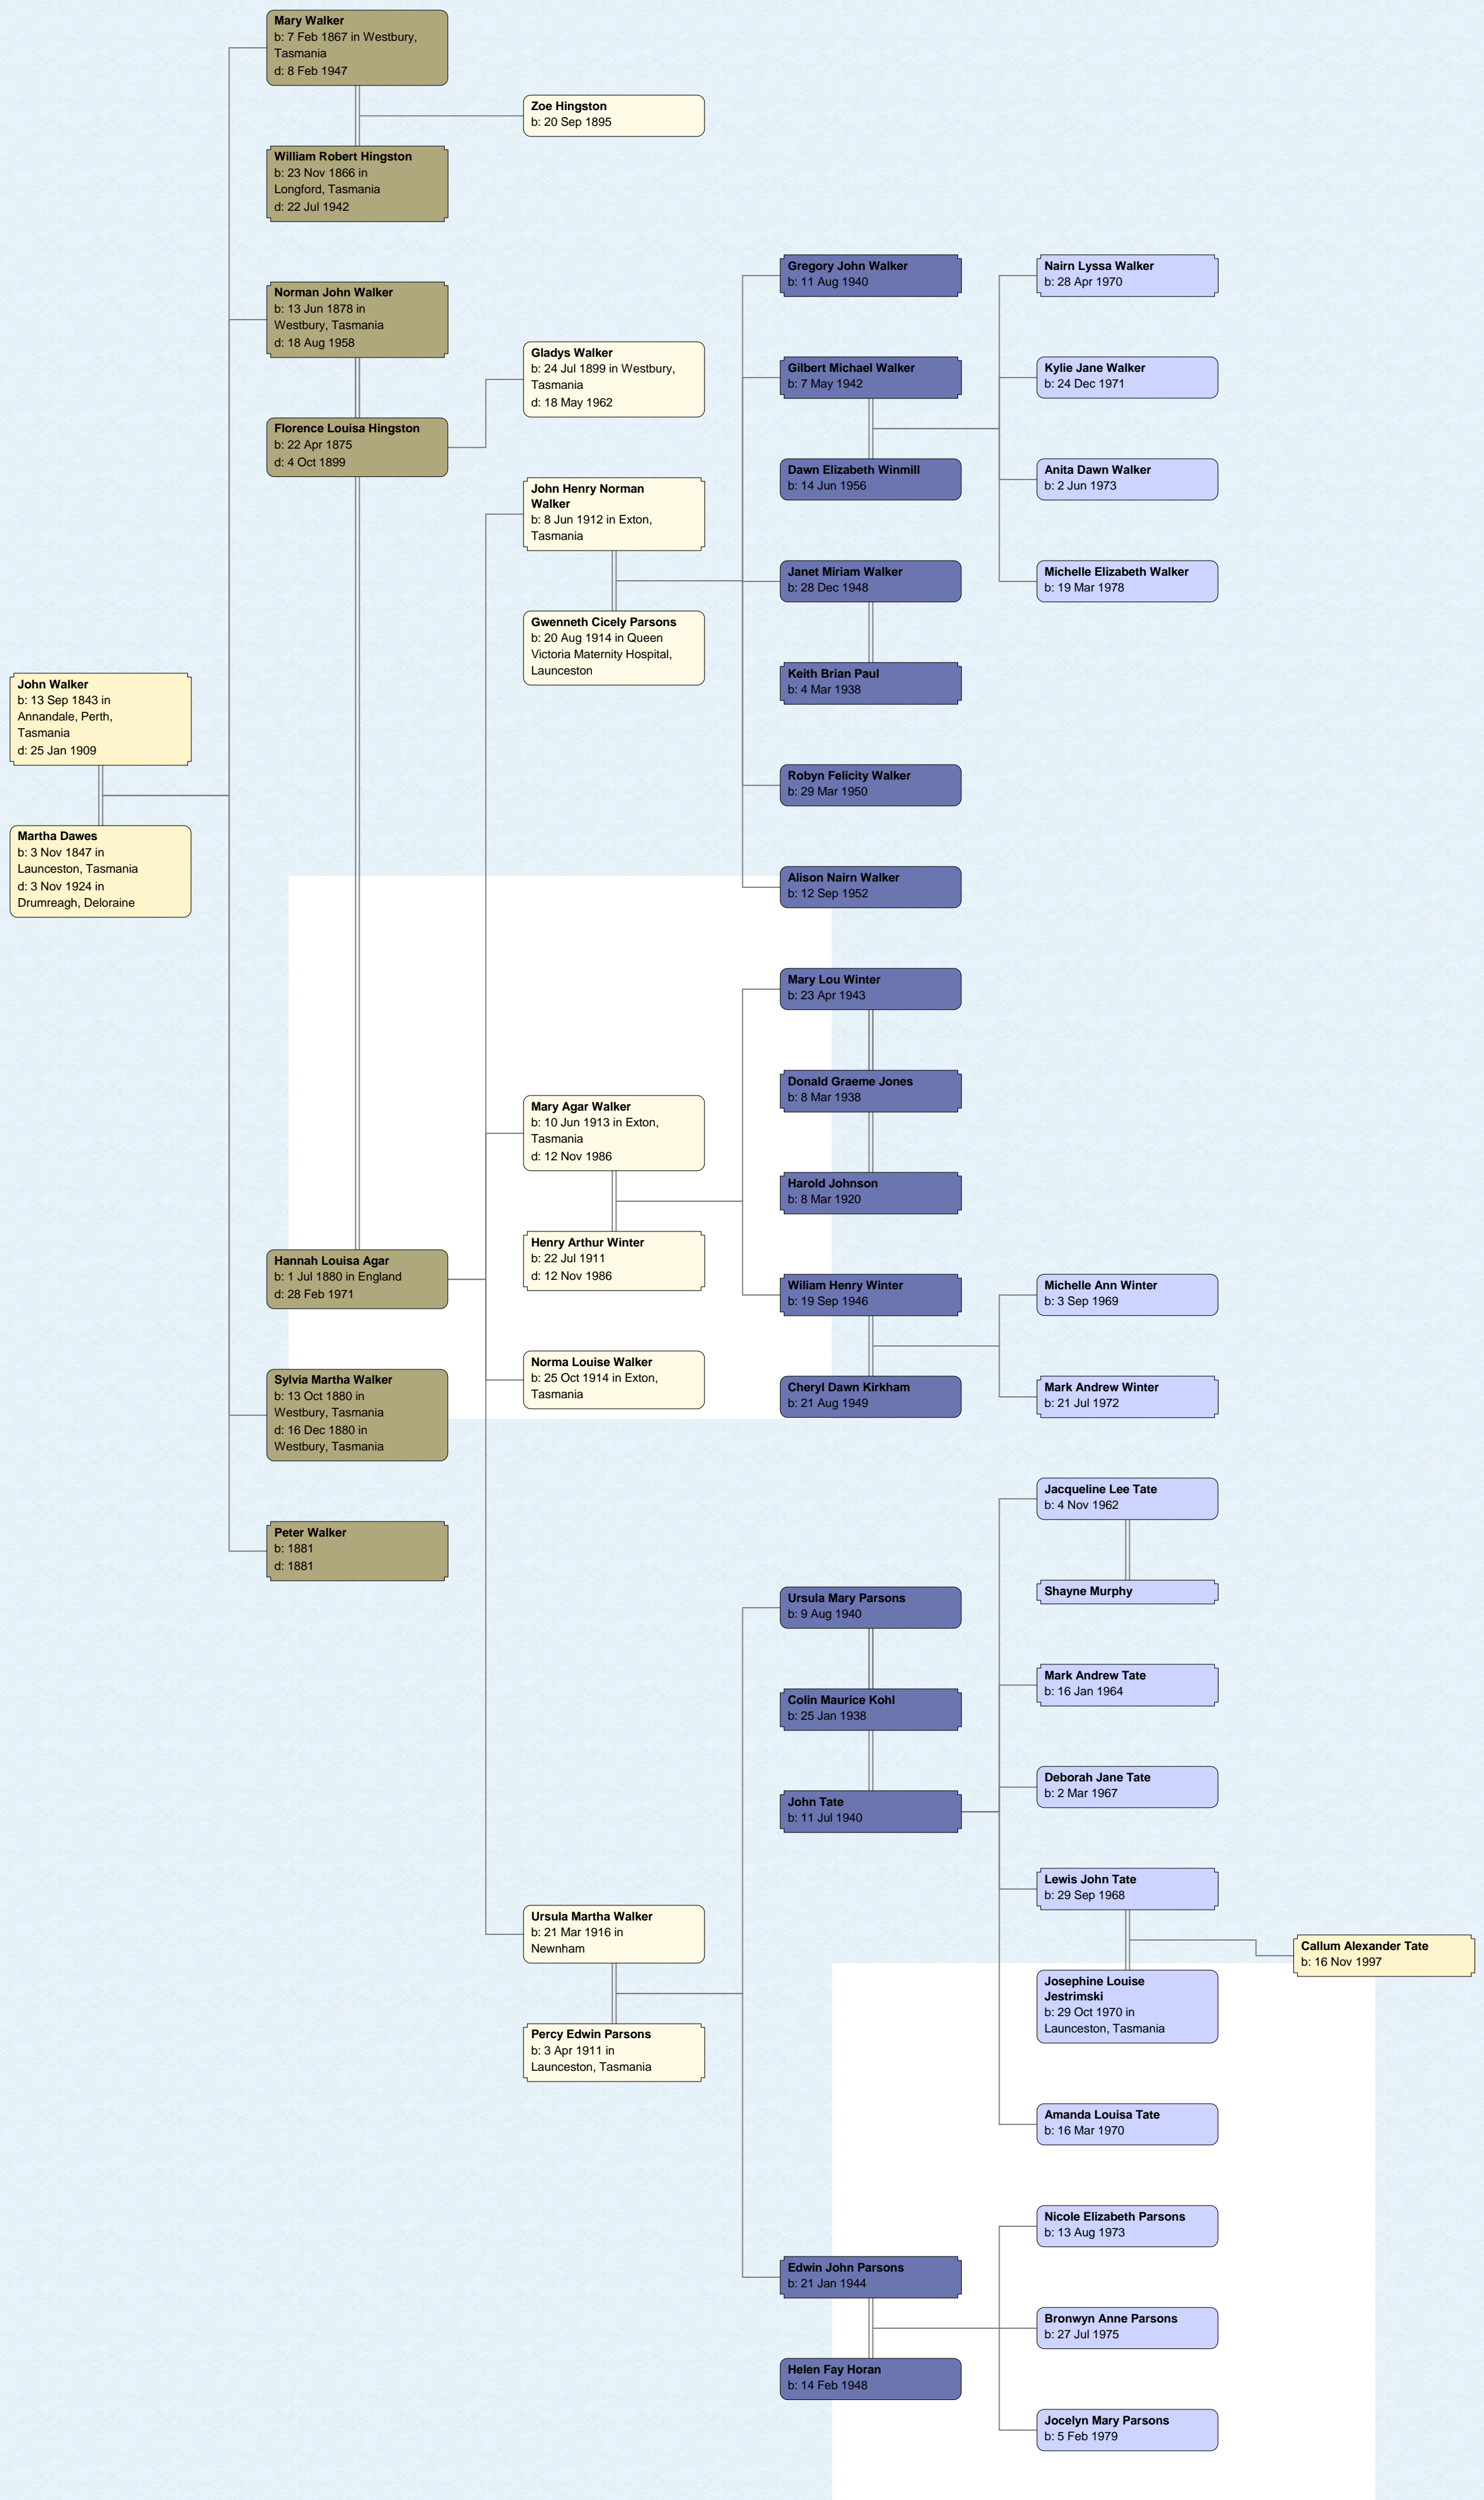

Carolyn Sheree Walker
b: 7 Jun 1969

Michelle Louise Walker
b: 20 Mar 1972

Linda Nicole Walker
b: 15 Aug 1974

Robyn Renee Walker
b: 24 Aug 1977

Suzanne Elise Walker
b: 15 May 1981

Kathryn Helene Walker
b: 25 Feb 1984

Descendants of John Walker

Descendants of John Walker

Descendants of John Walker

Descendants of John Walker

Descendants of John Walker

Descendants of John Walker

Descendants of John Walker

Descendants of John Walker