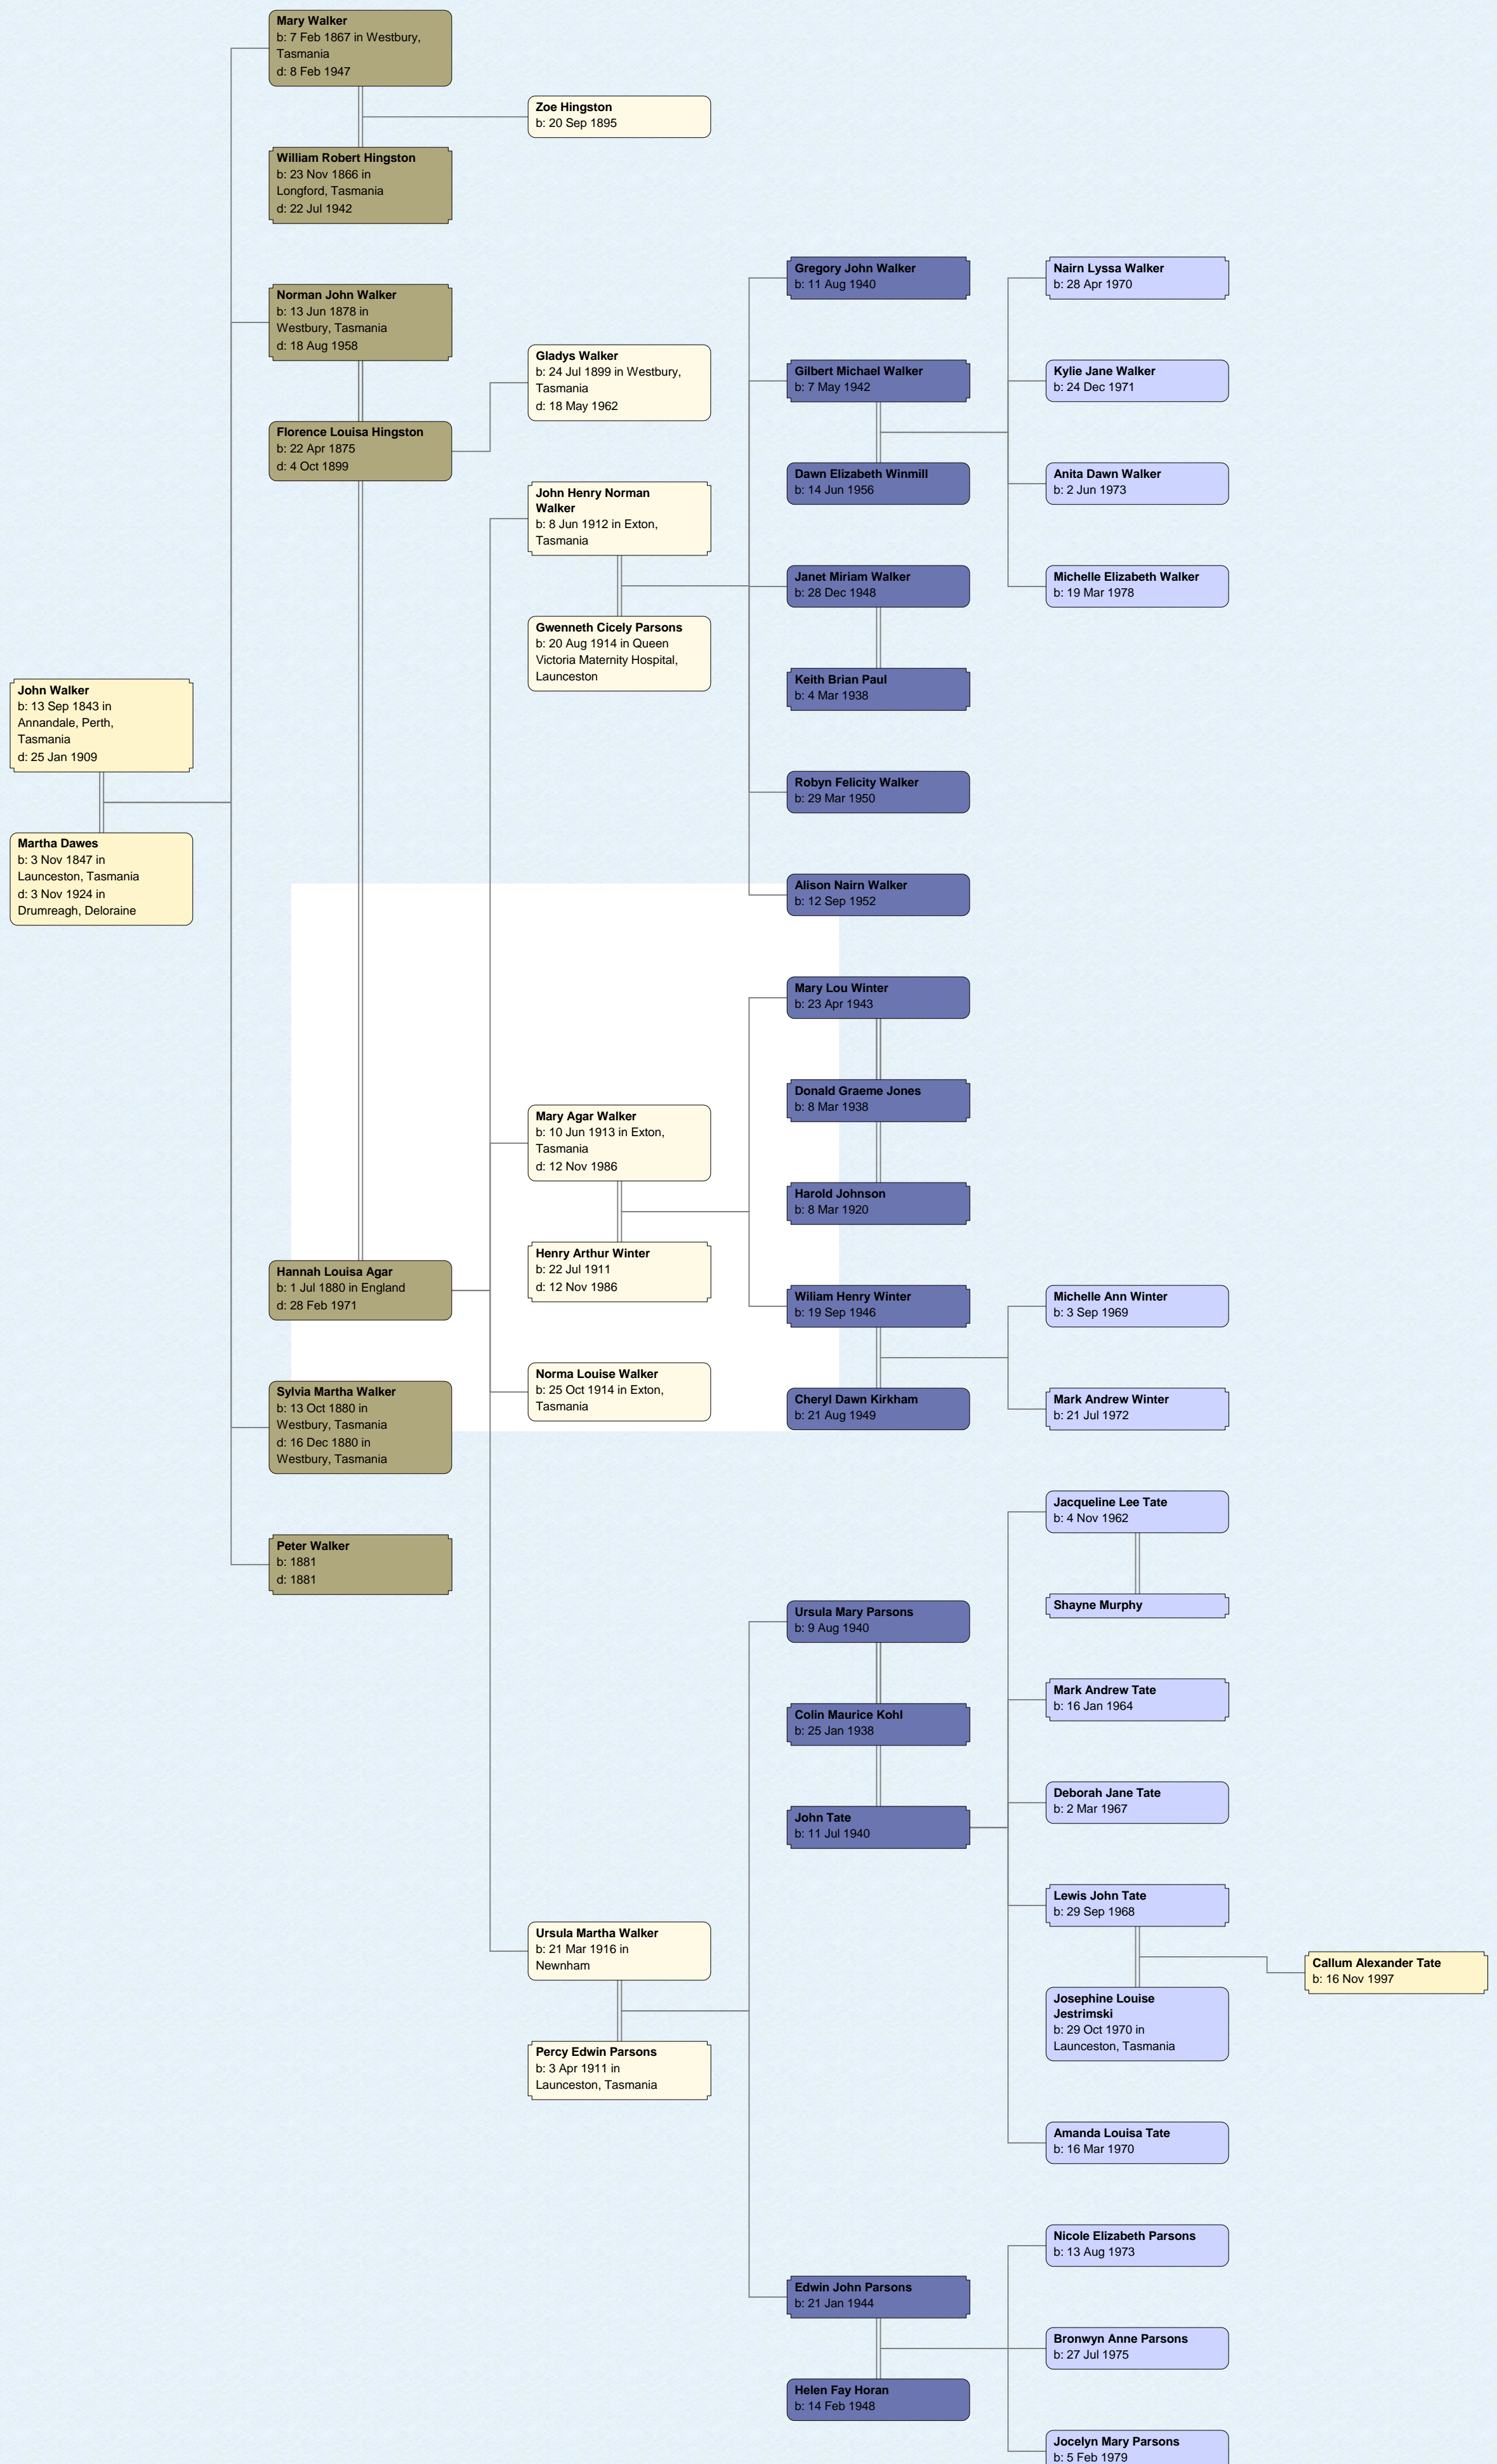

**Alison Maree Walker**  
b: 4 Nov 1973

**Walter Samuel Walker**  
b: 26 Jul 1890 in Westbury, Tasmania  
d: 6 Mar 1968

**Isobel Kaine**  
b: 12 Sep 1890 in Ulverstone, Tasmania  
d: 6 Feb 1966

# Descendants of John Walker