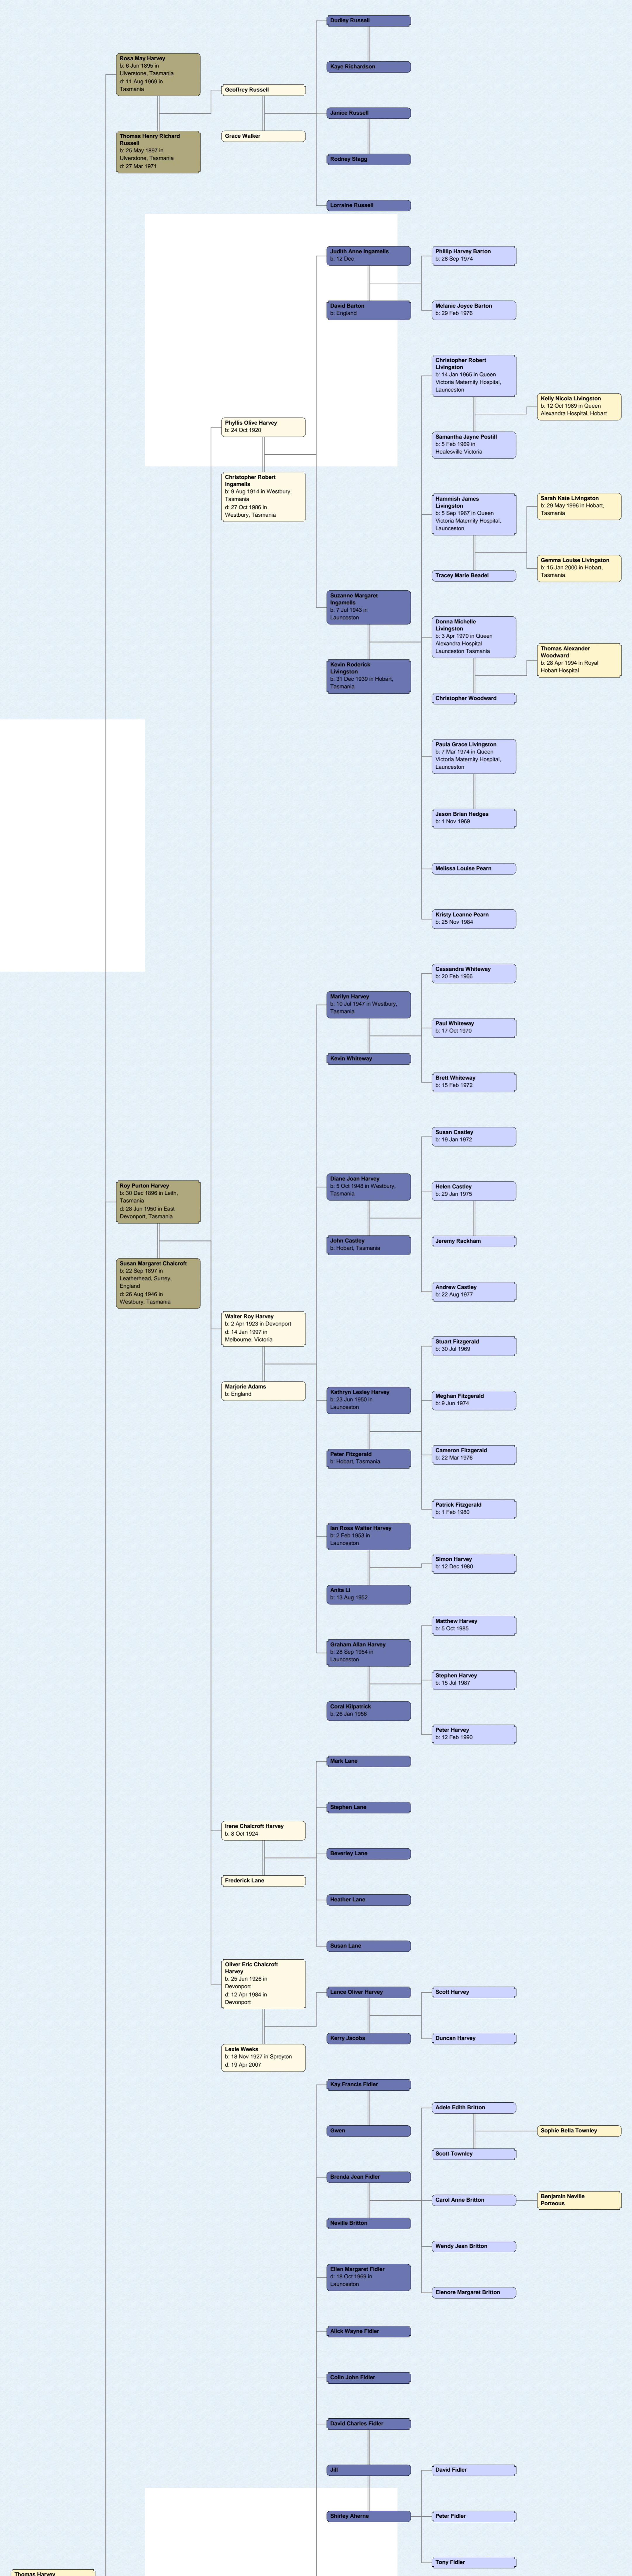

Descendants of Thomas Harvey @ www.cocker.id.au November 2014