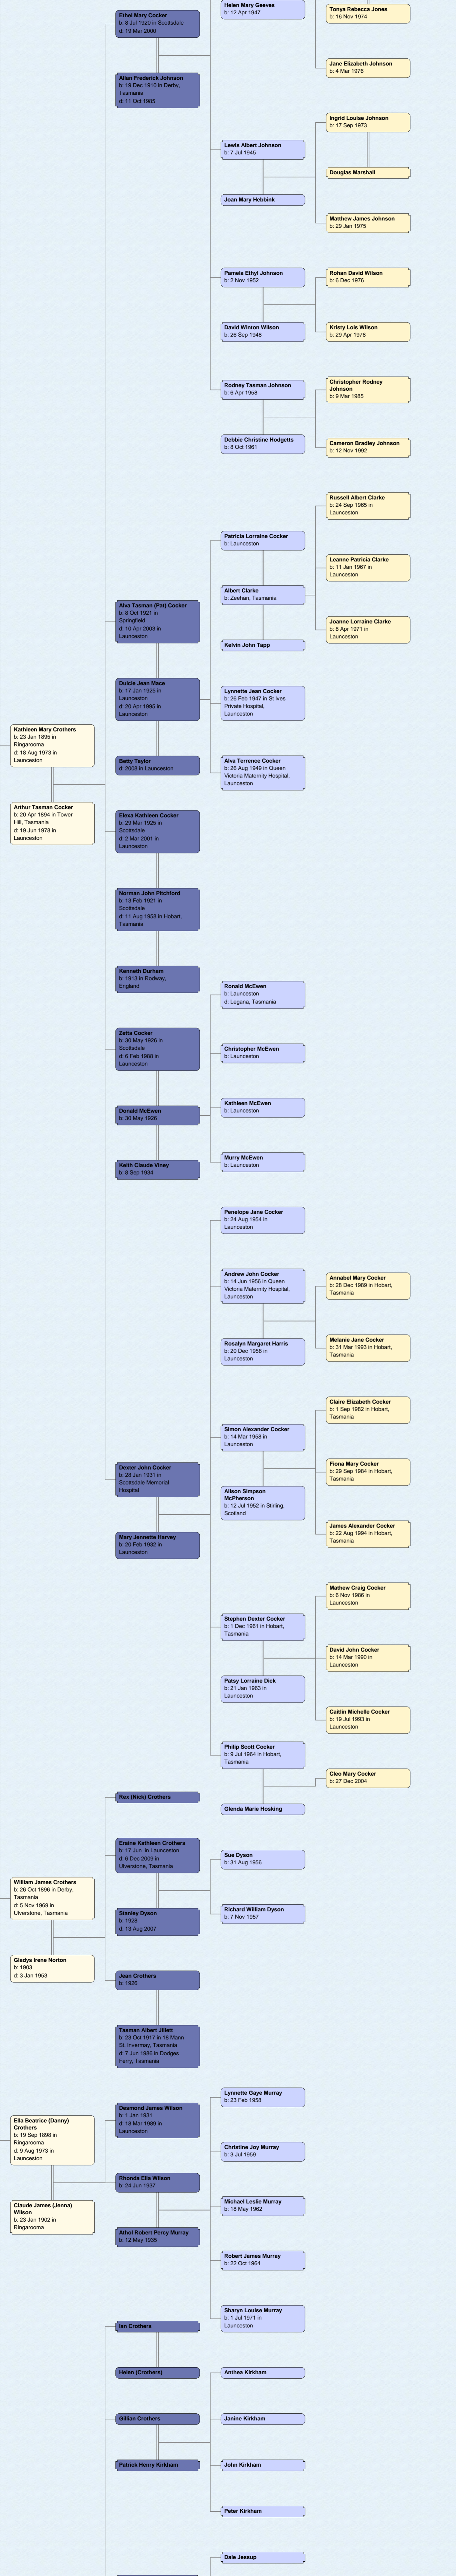

Carole Owen Johnson
b. 1 Mar 1959

Heidi Mary Davies
b. 12 Apr 1947

Tony Rebecca Jones
b. 16 Nov 1954

Jane Elizabeth Johnson
b. 4 Mar 1978

Leigh Louise Johnson
b. 17 Sep 1973

Levin Albert Johnson
b. 7 Jul 1945

Douglas Marshall

Jean Mary Hebbink

Matthew James Johnson
b. 29 Jun 1979

Penela Ellyz Johnson
b. 2 Nov 1952

Robert David Wilson
b. 6 Dec 1976

David Wilson Wilson
b. 26 Sep 1948

Kristy Lois Wilson
b. 29 Apr 1978

Rodney Tamar Johnson
b. 6 Apr 1958

Christopher Rodney
Johnson
b. 9 Mar 1985

Debbie Christine Hodggett
b. 8 Oct 1961

Caroleen Shirley Johnson
b. 12 Nov 1992

Patricia Lorraine Cocker
b. Launceston

Russell Albert Clarke
b. 24 Sep 1950 in
Launceston

Albert Clarke
b. Zealand, Tasmania

Leanne Patricia Clarke
b. 11 Jan 1957 in
Launceston

Joanne Lorraine Clarke
b. 8 Apr 1971 in
Launceston

Kevin John Tapp

Betty Taylor
d. 2008 in Launceston

Kenneth Durham
b. 1930 in Rockway,
England

Donald McEwen
b. 30 May 1925

Keith Claude Vinay
b. 9 Sep 1954

Penelope Jane Cocker
b. 24 Aug 1954 in
Launceston

Roslyn Margaret Harris
b. 20 Dec 1955 in
Launceston

Simon Alexander Cocker
b. 14 Mar 1958 in
Launceston

Mary Jeannette Harvey
b. 29 Feb 1932 in
Launceston

Patsy Lorraine Dick
b. 21 Jan 1983 in
Launceston

Philip Scott Cocker
b. 7 Jul 1964 in Hobart,
Tasmania

Lee Phily Crothers

Stanley Dyson
b. 1924
d. 13 Aug 2007

Alan Crothers
b. 1928

Rhonda Ella Wilson
b. 24 Jun 1957

Alrod Robert Percy Murray
b. 12 May 1935

Ian Crothers

Helen Crothers

Gillian Crothers

Patricia Henry Kirkham

John Kirkham

Peter Kirkham

Dale Jessop

Barbara Crothers

Glenda Mura Hosking

Sue Dyson
b. 31 Aug 1956

Richard William Dyson
b. 7 Nov 1957

Lynette Gaye Murray
b. 23 Feb 1958

Christine Joy Murray
b. 3 Jul 1959

Michael Leslie Murray
b. 18 May 1962

Robert James Murray
b. 22 Oct 1964

Sharyn Louise Murray
b. 1 Jul 1971 in
Launceston

Matthew Craig Cocker
b. 6 Nov 1988 in
Launceston

David John Cocker
b. 14 Mar 1990 in
Launceston

Caitlin Michelle Cocker
b. 19 Jul 1993 in
Launceston

Clio Mary Cocker
b. 27 Dec 2004

Annabel Mary Cocker
b. 28 Dec 1988 in Hobart,
Tasmania

Melaine Jane Cocker
b. 31 Mar 1963 in Hobart,
Tasmania

Clare Elizabeth Cocker
b. 1 Sep 1982 in Hobart,
Tasmania

Fiona Mary Cocker
b. 20 Dec 1984 in Hobart,
Tasmania

James Alexander Cocker
b. 22 Aug 1994 in Hobart,
Tasmania

Annabel Mary Cocker
b. 28 Dec 1988 in Hobart,
Tasmania

Melaine Jane Cocker
b. 31 Mar 1963 in Hobart,
Tasmania

Clare Elizabeth Cocker
b. 1 Sep 1982 in Hobart,
Tasmania

Fiona Mary Cocker
b. 20 Dec 1984 in Hobart,
Tasmania

James Alexander Cocker
b. 22 Aug 1994 in Hobart,
Tasmania

Matthew Craig Cocker
b. 6 Nov 1988 in
Launceston

David John Cocker
b. 14 Mar 1990 in
Launceston

Caitlin Michelle Cocker
b. 19 Jul 1993 in
Launceston

Clio Mary Cocker
b. 27 Dec 2004

Annabel Mary Cocker
b. 28 Dec 1988 in Hobart,
Tasmania

Melaine Jane Cocker
b. 31 Mar 1963 in Hobart,
Tasmania

Clare Elizabeth Cocker
b. 1 Sep 1982 in Hobart,
Tasmania

Fiona Mary Cocker
b. 20 Dec 1984 in Hobart,
Tasmania

James Alexander Cocker
b. 22 Aug 1994 in Hobart,
Tasmania

Matthew Craig Cocker
b. 6 Nov 1988 in
Launceston